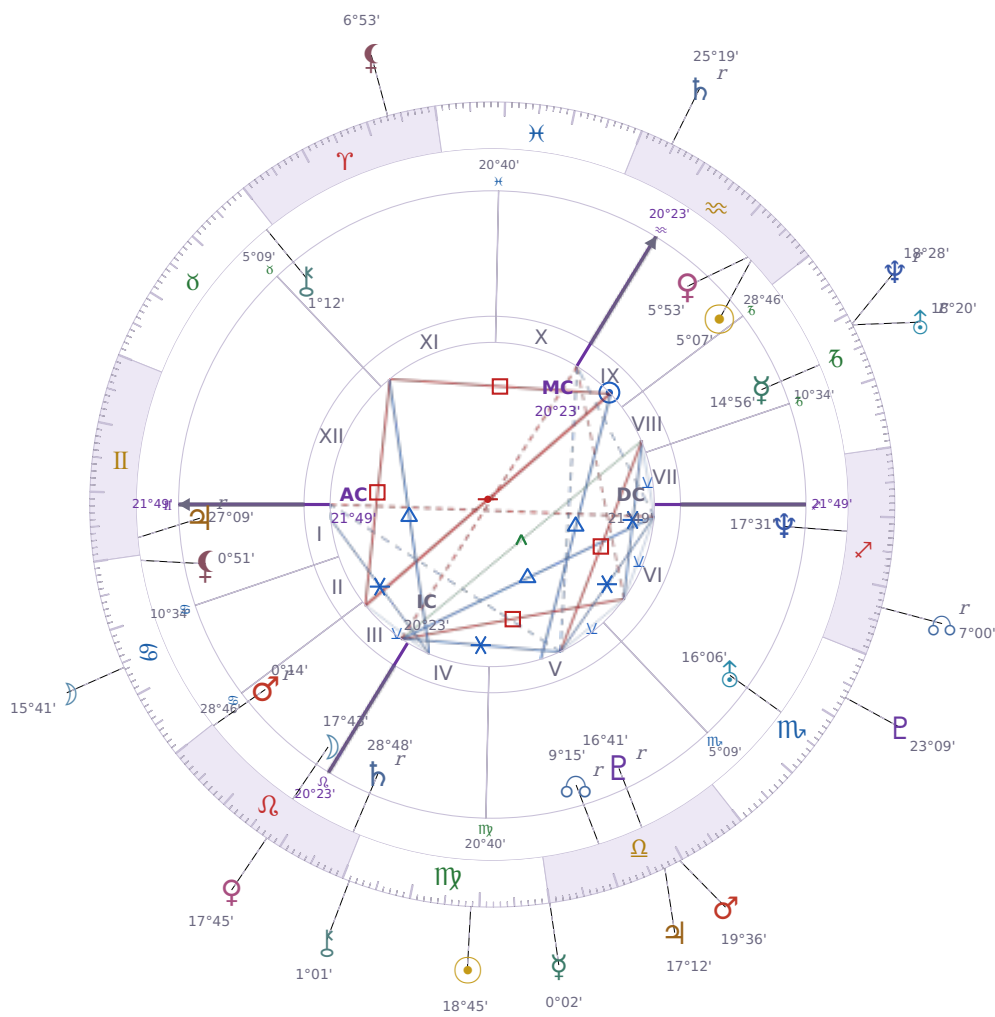

DAILY HOROSCOPE

Volodymyr Zelenskyy

President of Ukraine since 2019

♈ Aquarius January 25, 1978 14:00 Kryvyi Rih

Saturday, 11 September 1993

TRANSITS FOR TODAY

☉ Sun	in ♍ Virgo	18°45'38"
☾ Moon	in ♋ Cancer	15°41'45"
☿ Mercury	in ♌ Libra	0°02'57"
♀ Venus	in ♌ Leo	17°45'32"
♂ Mars	in ♌ Libra	19°36'20"
♃ Jupiter	in ♌ Libra	17°12'51"
♄ Saturn	in ♎ Aquarius Rx	25°19'40"

♅ Uranus	in ♄ Capricorn Rx	18°20'04"
♆ Neptune	in ♄ Capricorn Rx	18°28'14"
♇ Pluto	in ♏ Scorpio	23°09'37"
♁ Chiron	in ♍ Virgo	1°01'39"
♊ NNode	in ♐ Sagittarius Rx	7°00'06"
♁ Lilith	in ♈ Aries	6°53'43"