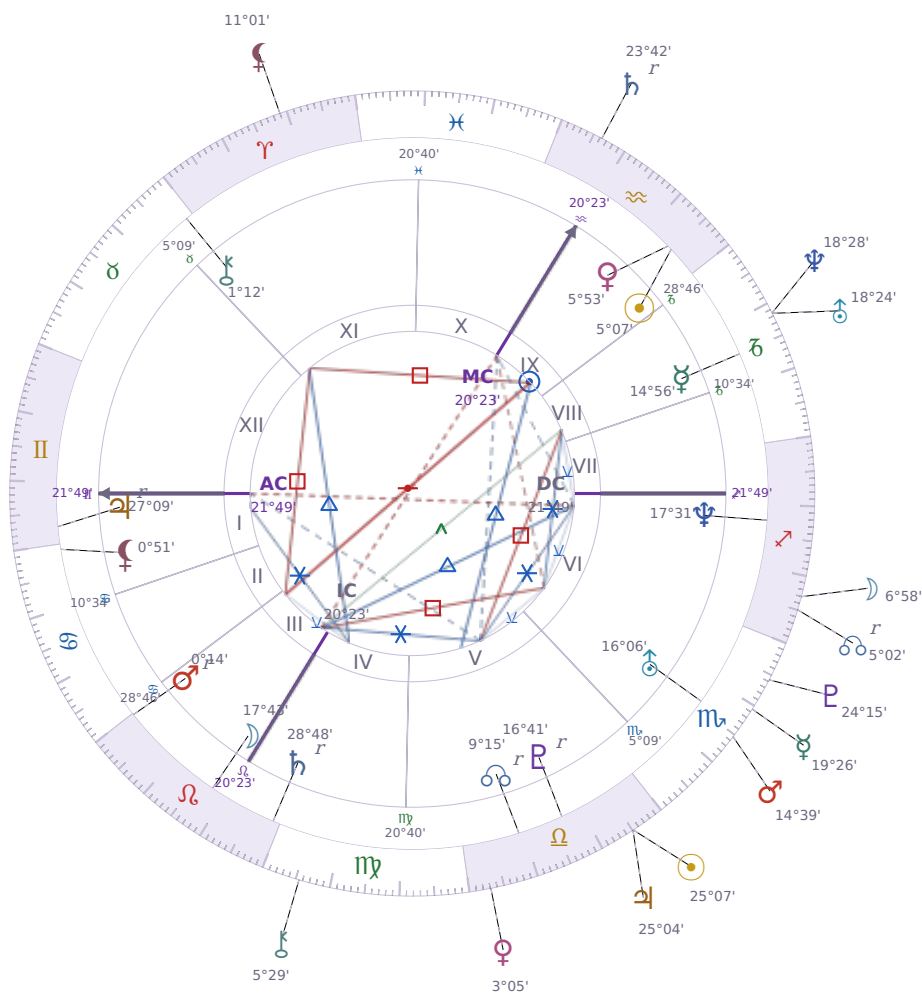

DAILY HOROSCOPE

## Volodymyr Zelenskyy

President of Ukraine since 2019

♈ Aquarius January 25, 1978 14:00 Kryvyi Rih

**Monday, 18 October 1993**