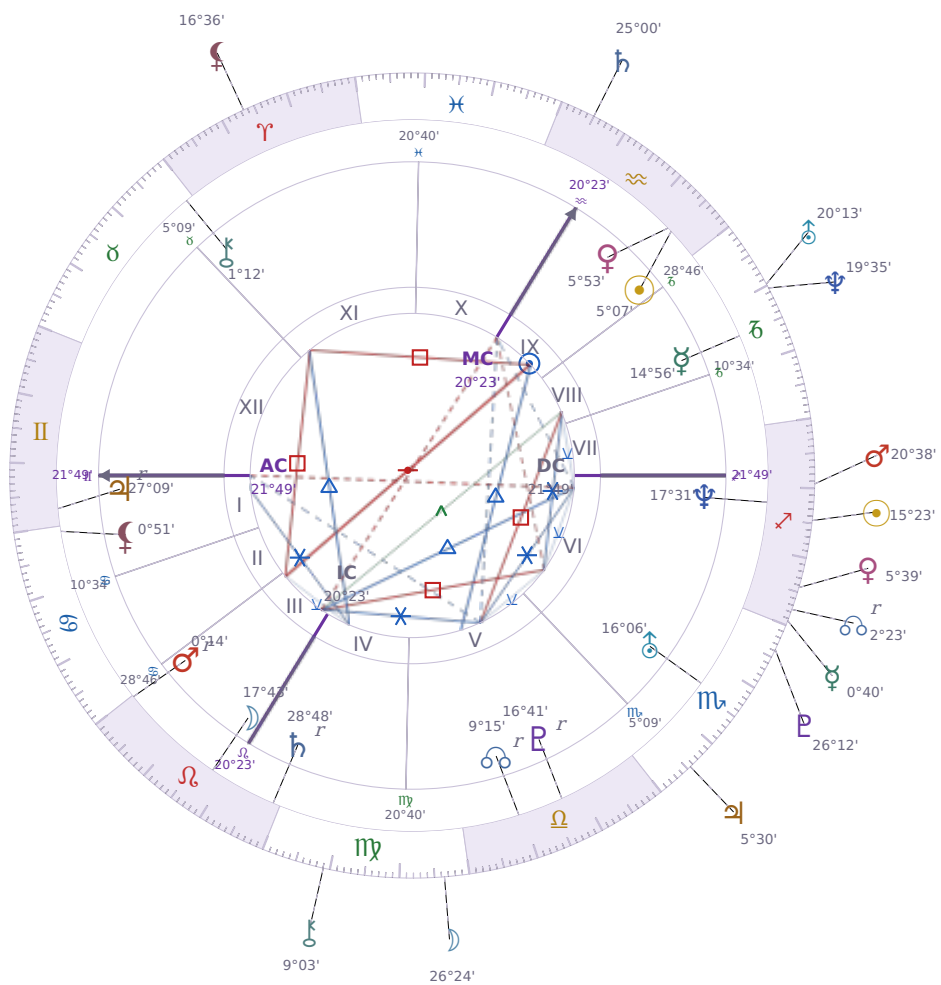

DAILY HOROSCOPE

Volodymyr Zelenskyy

President of Ukraine since 2019

♈ Aquarius January 25, 1978 14:00 Kryvyi Rih

Tuesday, 7 December 1993

TRANSITS FOR TODAY

☉ Sun	in ♏ Sagittarius	15°23'57"
☾ Moon	in ♍ Virgo	26°24'42"
☿ Mercury	in ♏ Sagittarius	0°40'57"
♀ Venus	in ♏ Sagittarius	5°39'51"
♂ Mars	in ♏ Sagittarius	20°38'01"
♃ Jupiter	in ♏ Scorpio	5°30'33"
♄ Saturn	in ♈ Aquarius	25°00'09"

♅ Uranus	in ♄ Capricorn	20°13'18"
♆ Neptune	in ♄ Capricorn	19°35'30"
♇ Pluto	in ♏ Scorpio	26°12'28"
♁ Chiron	in ♍ Virgo	9°03'12"
♁ NNode	in ♐ Sagittarius Rx	2°23'39"
♁ Lilith	in ♈ Aries	16°36'10"

NATAL PLANETS

KEY DATE

☿ Mercury enters ♐ Sagittarius

Mercury in *Sagittarius* brings **direct, blunt communication** — people say what they think without much filtering, which can clear the air or create awkward moments depending on who's listening. At work and in conversations, you'll notice **big-picture talk** taking over, with less patience for small details or nitpicking, so getting agreements in writing becomes more important. *Sagittarius* also pushes curiosity and debate, so **arguments stay friendly** longer than usual, even when people disagree strongly.