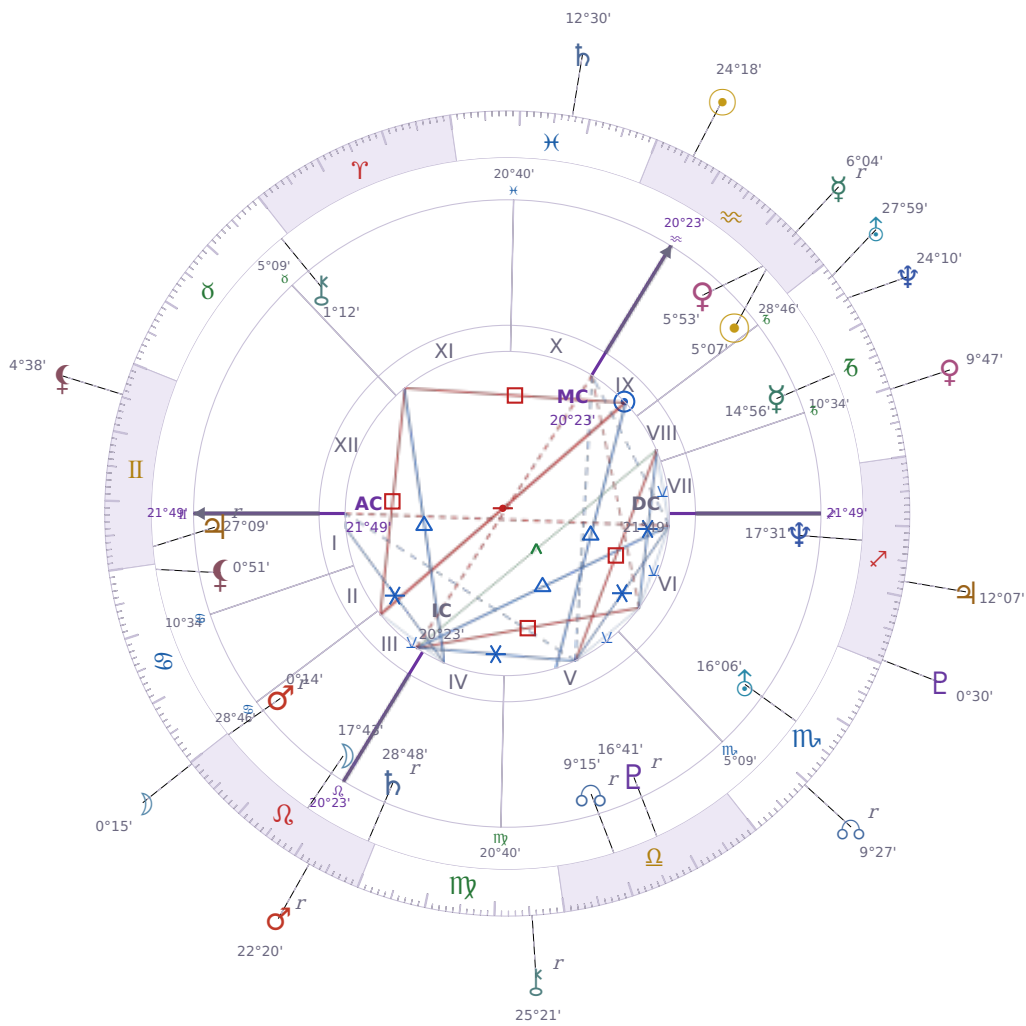

DAILY HOROSCOPE

Volodymyr Zelenskyy

President of Ukraine since 2019

♈ Aquarius January 25, 1978 14:00 Kryvyi Rih

Monday, 13 February 1995

TRANSITS FOR TODAY

☉ Sun	in ♈ Aquarius	24°18'53"
☾ Moon	in ♌ Leo	0°15'16"
☿ Mercury	in ♈ Aquarius Rx	6°04'32"
♀ Venus	in ♄ Capricorn	9°47'50"
♂ Mars	in ♌ Leo Rx	22°20'53"
♃ Jupiter	in ♏ Sagittarius	12°07'51"
♄ Saturn	in ♓ Pisces	12°30'48"