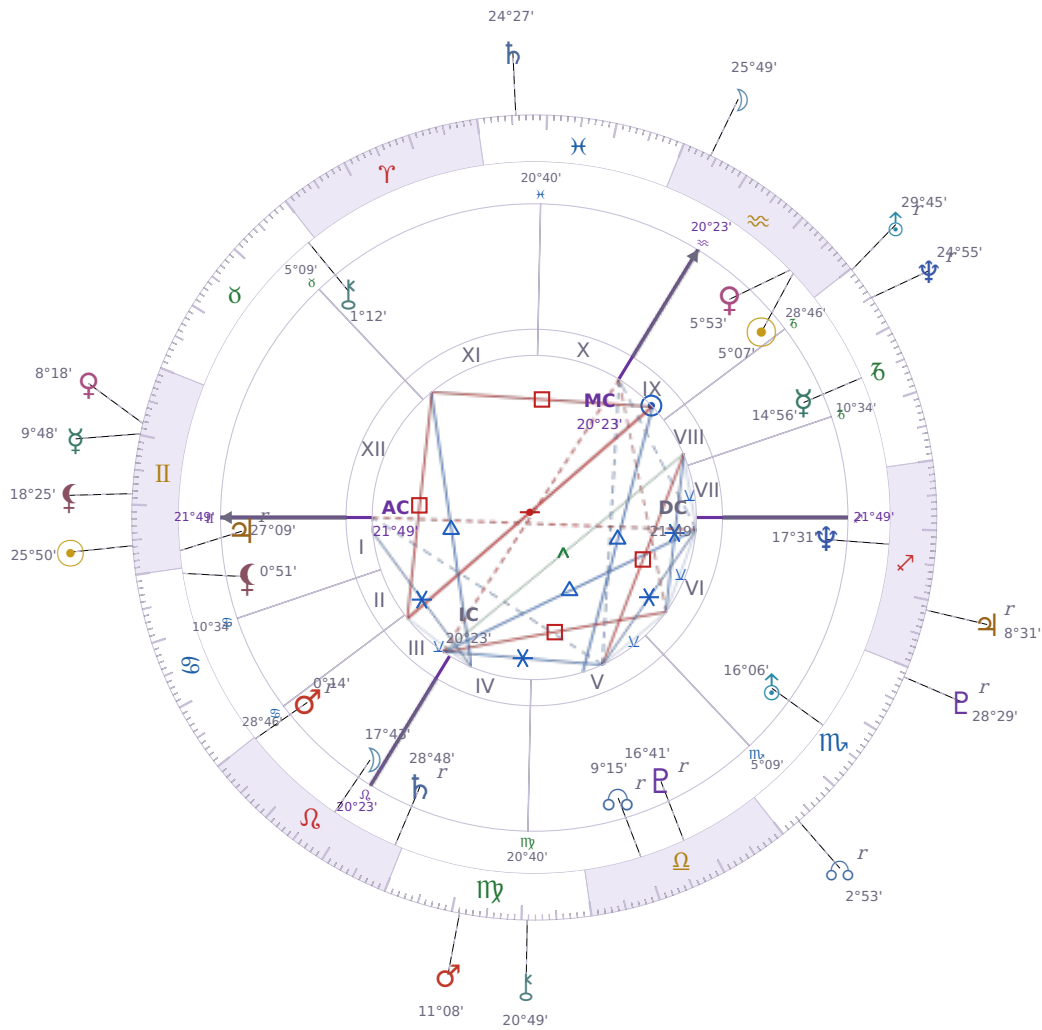

DAILY HOROSCOPE

## Volodymyr Zelenskyy

President of Ukraine since 2019

♈ Aquarius January 25, 1978 14:00 Kryvyi Rih

**Saturday, 17 June 1995**