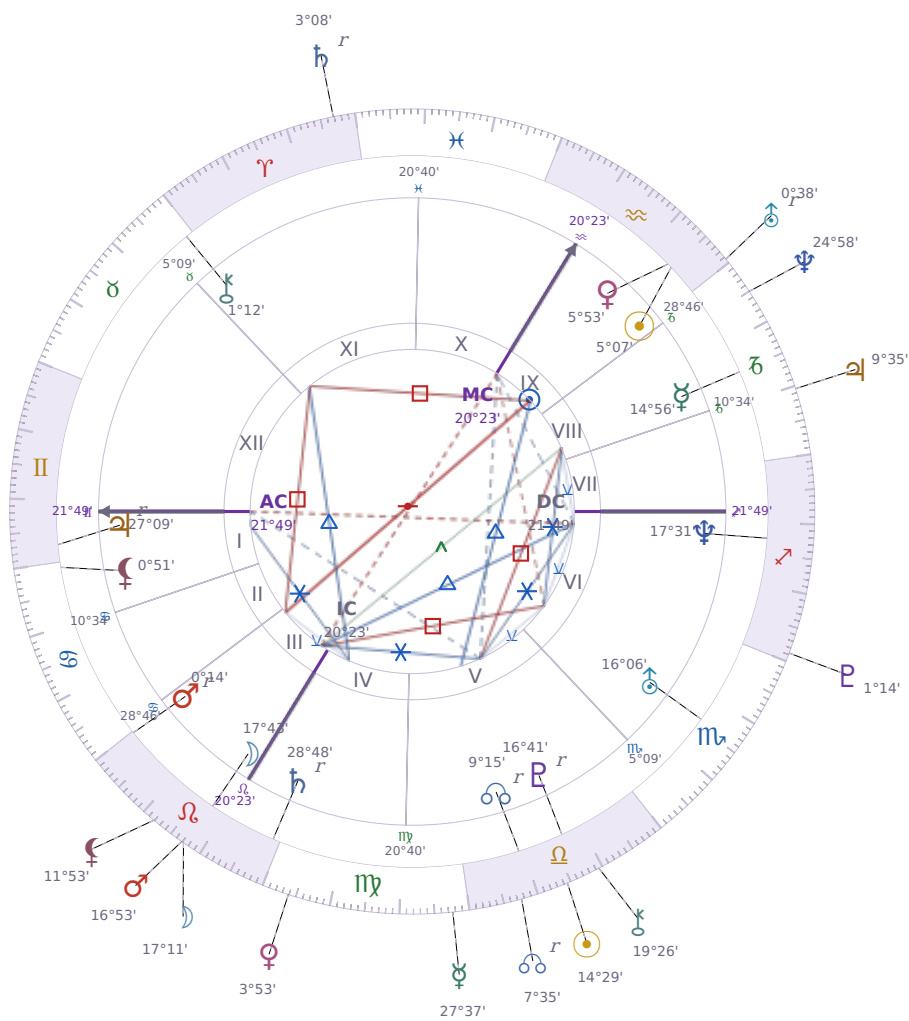

DAILY HOROSCOPE

Volodymyr Zelenskyy

President of Ukraine since 2019

♈ Aquarius January 25, 1978 14:00 Kryvyi Rih

Monday, 7 October 1996

TRANSITS FOR TODAY

☉ Sun	in ♎ Libra	14°29'37"
☾ Moon	in ♌ Leo	17°11'30"
☿ Mercury	in ♍ Virgo	27°37'01"
♀ Venus	in ♍ Virgo	3°53'51"
♂ Mars	in ♌ Leo	16°53'32"
♃ Jupiter	in ♐ Capricorn	9°35'27"
♄ Saturn	in ♈ Aries Rx	3°08'23"

♅ Uranus	in ♒ Aquarius Rx	0°38'40"
♆ Neptune	in ♑ Capricorn	24°58'37"
♇ Pluto	in ♏ Sagittarius	1°14'21"
♁ Chiron	in ♎ Libra	19°26'53"
♁ NNode	in ♎ Libra Rx	7°35'00"
♁ Lilith	in ♌ Leo	11°53'38"

NATAL PLANETS

☉ Sun	in ♒ Aquarius	5°07'26"	IX
☾ Moon	in ♌ Leo	17°43'06"	III
☿ Mercury	in ♑ Capricorn	14°56'00"	VIII
♀ Venus	in ♒ Aquarius	5°53'27"	IX
♂ Mars	in ♌ Leo	0°14'40"	III Rx
♃ Jupiter	in ♊ Gemini	27°09'21"	I Rx
♄ Saturn	in ♌ Leo	28°48'50"	IV Rx
♅ Uranus	in ♏ Scorpio	16°06'59"	VI
♆ Neptune	in ♏ Sagittarius	17°31'24"	VI
♇ Pluto	in ♎ Libra	16°41'02"	V Rx
♁ Chiron	in ♉ Taurus	1°12'25"	XI
♁ North Node	in ♎ Libra	9°15'38"	V Rx
♁ Lilith	in ♋ Cancer	0°51'45"	I