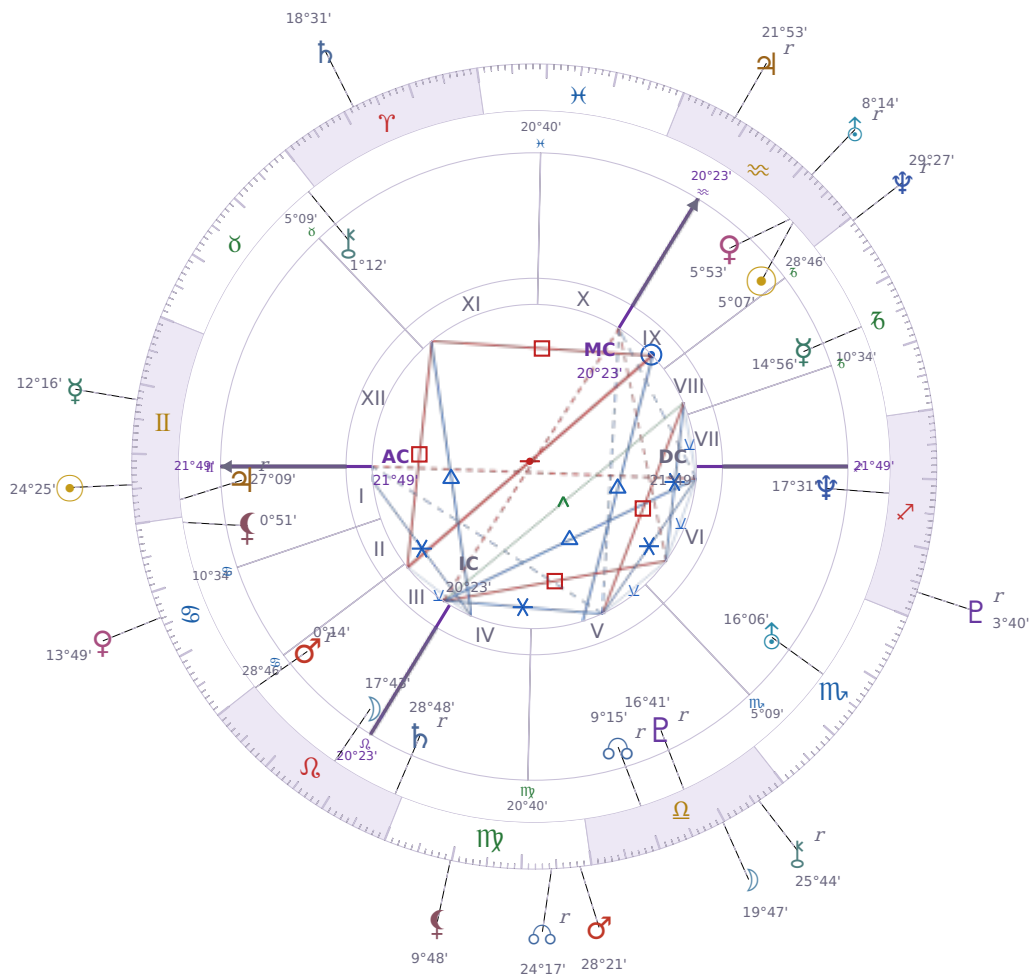

DAILY HOROSCOPE

## Volodymyr Zelenskyy

President of Ukraine since 2019

♈ Aquarius January 25, 1978 14:00 Kryvyi Rih

**Sunday, 15 June 1997**

### TRANSITS FOR TODAY

☉ Sun	in ♊ Gemini	24°25'13"
☾ Moon	in ♎ Libra	19°47'01"
☿ Mercury	in ♊ Gemini	12°16'14"
♀ Venus	in ♋ Cancer	13°49'57"
♂ Mars	in ♍ Virgo	28°21'43"
♃ Jupiter	in ♈ Aquarius Rx	21°53'33"
♄ Saturn	in ♈ Aries	18°31'45"