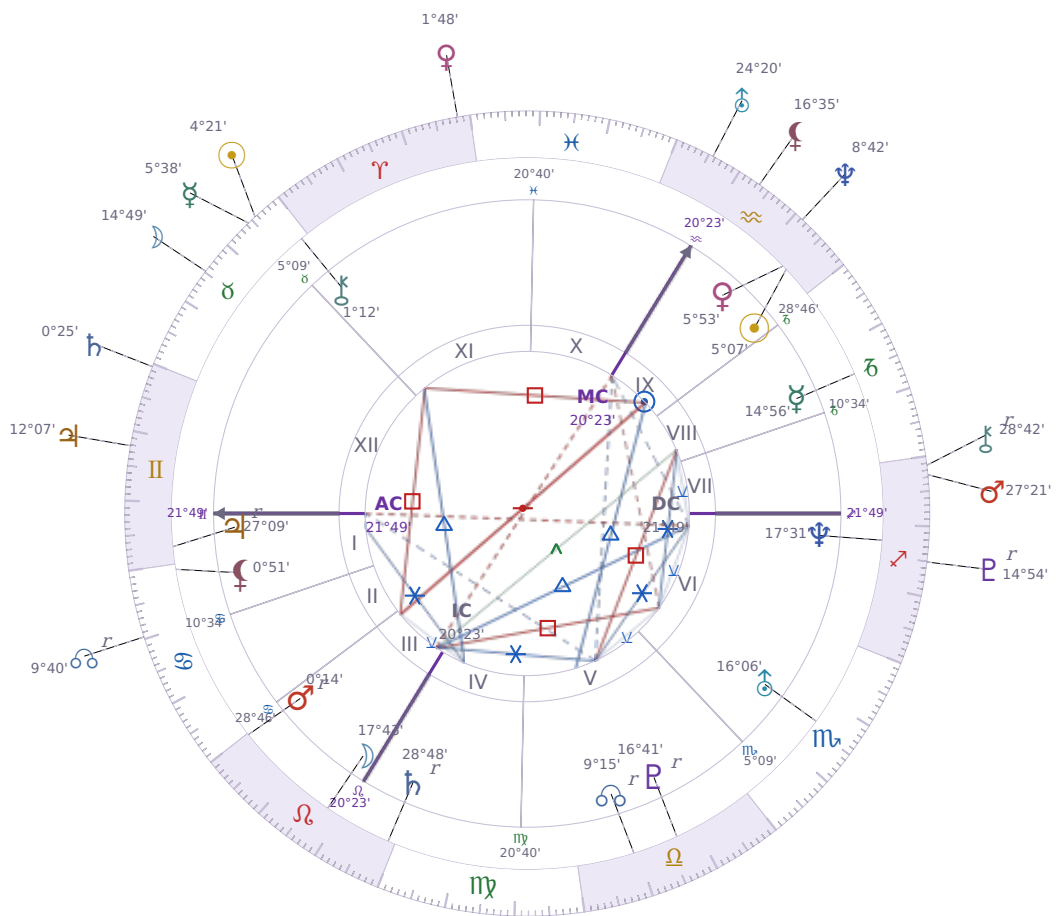

DAILY HOROSCOPE

Volodymyr Zelenskyy

President of Ukraine since 2019

♈ Aquarius January 25, 1978 14:00 Kryvyi Rih

Tuesday, 24 April 2001

TRANSITS FOR TODAY

☉ Sun	in ♉ Taurus	4°21'56"
☾ Moon	in ♉ Taurus	14°49'43"
☿ Mercury	in ♉ Taurus	5°38'52"
♀ Venus	in ♈ Aries	1°48'47"
♂ Mars	in ♐ Sagittarius	27°21'42"
♃ Jupiter	in ♊ Gemini	12°07'38"
♄ Saturn	in ♊ Gemini	0°25'47"

♅ Uranus	in ♒ Aquarius	24°20'15"
♆ Neptune	in ♒ Aquarius	8°42'09"
♇ Pluto	in ♐ Sagittarius Rx	14°54'37"
♁ Chiron	in ♐ Sagittarius Rx	28°42'35"
♁ NNode	in ♋ Cancer Rx	9°40'28"
♁ Lilith	in ♒ Aquarius	16°35'58"

NATAL PLANETS

☉ Sun	in ♒ Aquarius	5°07'26"	IX
☾ Moon	in ♌ Leo	17°43'06"	III
☿ Mercury	in ♏ Capricorn	14°56'00"	VIII
♀ Venus	in ♒ Aquarius	5°53'27"	IX
♂ Mars	in ♌ Leo	0°14'40"	III Rx
♃ Jupiter	in ♊ Gemini	27°09'21"	I Rx
♄ Saturn	in ♌ Leo	28°48'50"	IV Rx
♅ Uranus	in ♏ Scorpio	16°06'59"	VI
♆ Neptune	in ♐ Sagittarius	17°31'24"	VI
♇ Pluto	in ♎ Libra	16°41'02"	V Rx
♁ Chiron	in ♉ Taurus	1°12'25"	XI
♁ North Node	in ♎ Libra	9°15'38"	V Rx
♁ Lilith	in ♋ Cancer	0°51'45"	I

** = natal resonance — this transit echoes your birth chart, amplifying its influence*

LUNAR DAY

Moon in ♉ Taurus · Day 1 / 30 · New Moon

The pace slows considerably during this transit as comfort and familiar surroundings take priority over efficiency. Resistance to change hardens, and any disruption to routine tends to provoke stubborn pushback.