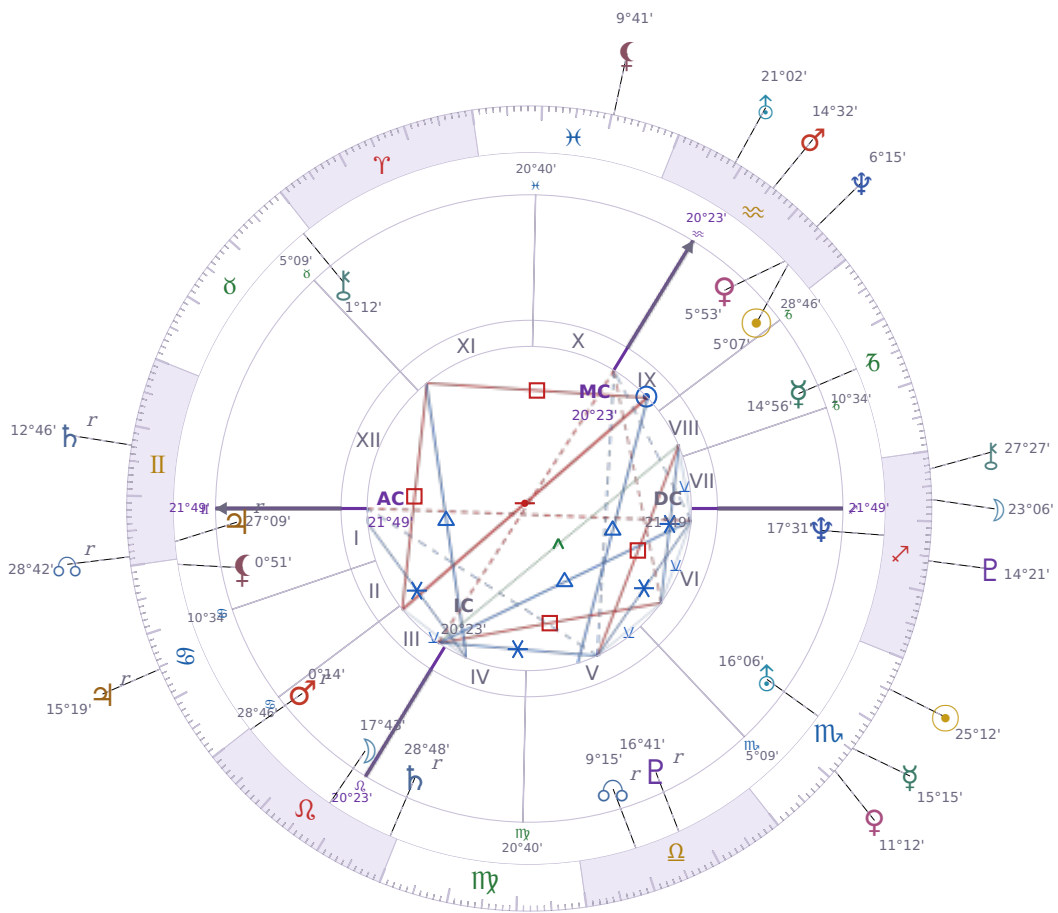

DAILY HOROSCOPE

## Volodymyr Zelenskyy

President of Ukraine since 2019

♈ Aquarius January 25, 1978 14:00 Kryvyy Rih

**Saturday, 17 November 2001**