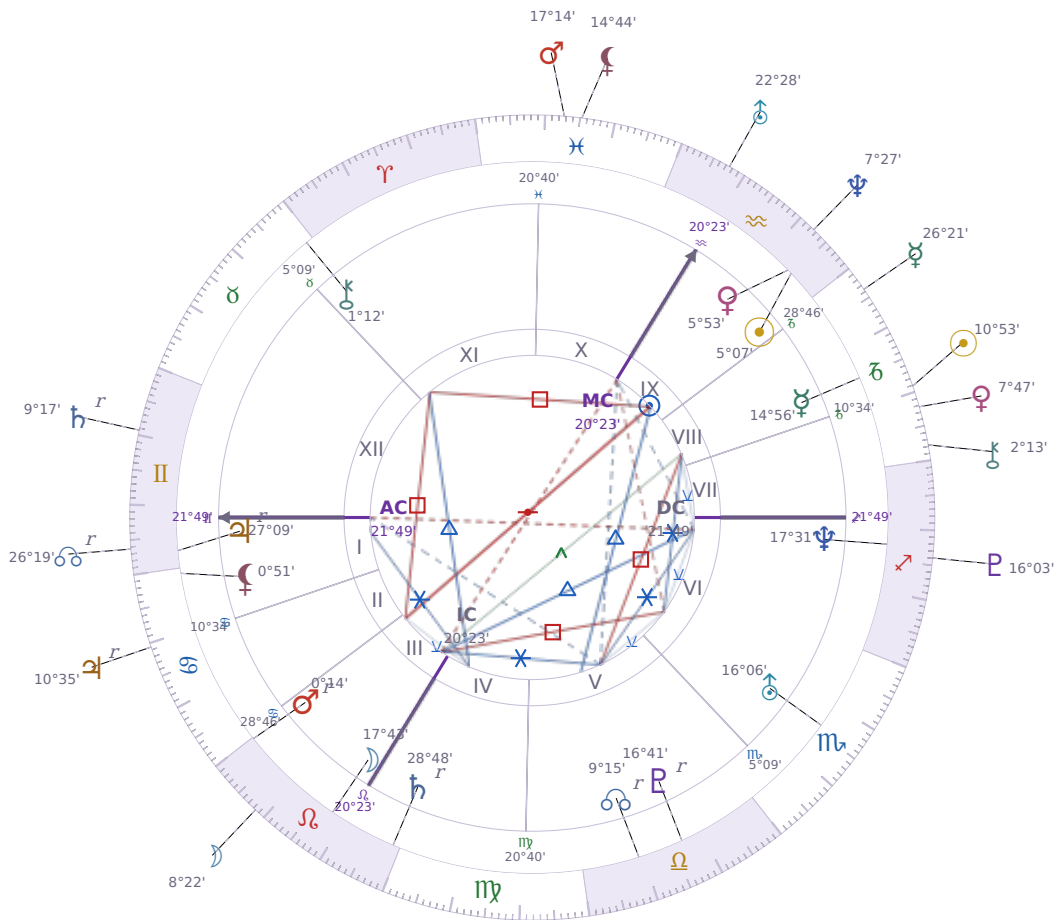

DAILY HOROSCOPE

Volodymyr Zelenskyy

President of Ukraine since 2019

♈ Aquarius January 25, 1978 14:00 Kryvyi Rih

Tuesday, 1 January 2002

TRANSITS FOR TODAY

☉ Sun	in ♑ Capricorn	10°53'35"
☾ Moon	in ♌ Leo	8°22'59"
☿ Mercury	in ♑ Capricorn	26°21'24"
♀ Venus	in ♑ Capricorn	7°47'26"
♂ Mars	in ♓ Pisces	17°14'51"
♃ Jupiter	in ♋ Cancer Rx	10°35'57"
♄ Saturn	in ♊ Gemini Rx	9°17'32"

♅ Uranus	in ♒ Aquarius	22°28'54"
♆ Neptune	in ♒ Aquarius	7°27'43"
♇ Pluto	in ♏ Sagittarius	16°03'17"
♁ Chiron	in ♐ Capricorn	2°13'06"
♊ NNode	in ♊ Gemini Rx	26°19'51"
♁ Lilith	in ♓ Pisces	14°44'21"

NATAL PLANETS