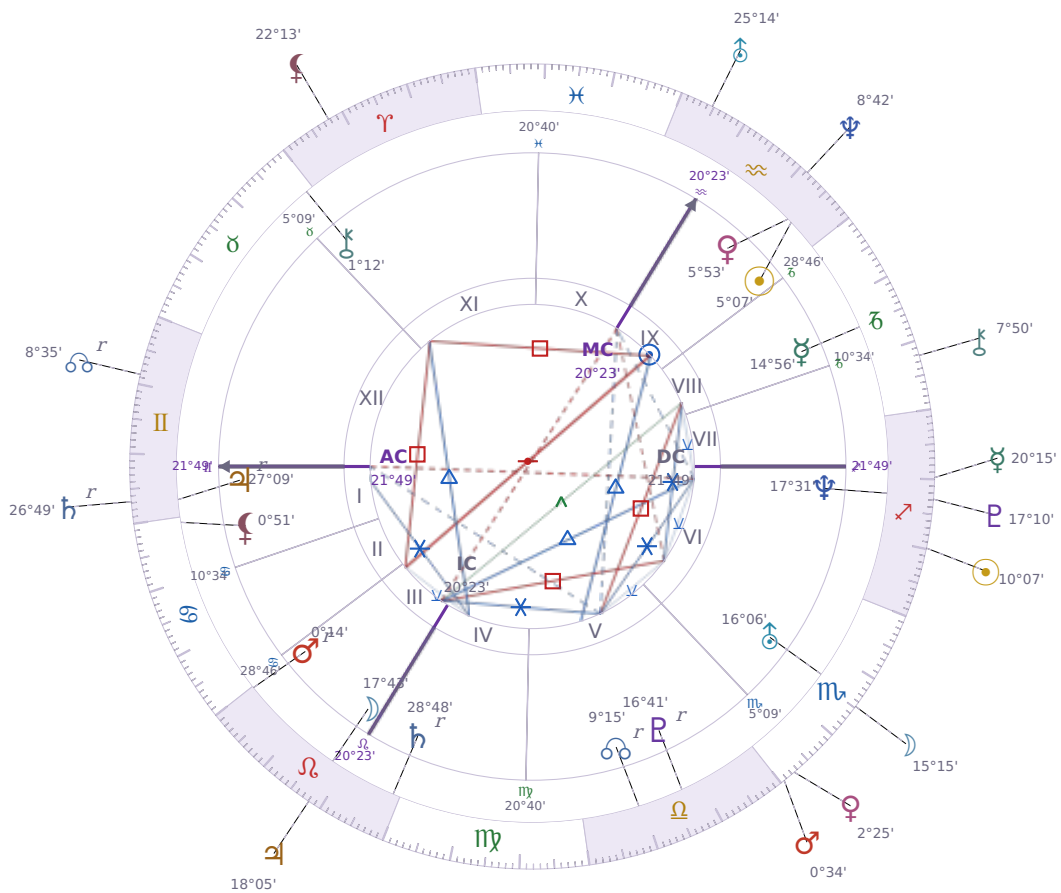

DAILY HOROSCOPE

Volodymyr Zelenskyy

President of Ukraine since 2019

♈ Aquarius January 25, 1978 14:00 Kryvyi Rih

Monday, 2 December 2002

TRANSITS FOR TODAY

☉ Sun	in ♏ Sagittarius	10°07'34"
☾ Moon	in ♏ Scorpio	15°15'02"
☿ Mercury	in ♏ Sagittarius	20°15'08"
♀ Venus	in ♏ Scorpio	2°25'37"
♂ Mars	in ♏ Scorpio	0°34'39"
♃ Jupiter	in ♌ Leo	18°05'52"
♄ Saturn	in ♊ Gemini Rx	26°49'39"

♅ Uranus	in ♒ Aquarius	25°14'48"
♆ Neptune	in ♒ Aquarius	8°42'22"
♇ Pluto	in ♏ Sagittarius	17°10'03"
♁ Chiron	in ♐ Capricorn	7°50'44"
♊ NNode	in ♊ Gemini Rx	8°35'28"
♁ Lilith	in ♈ Aries	22°13'13"

NATAL PLANETS