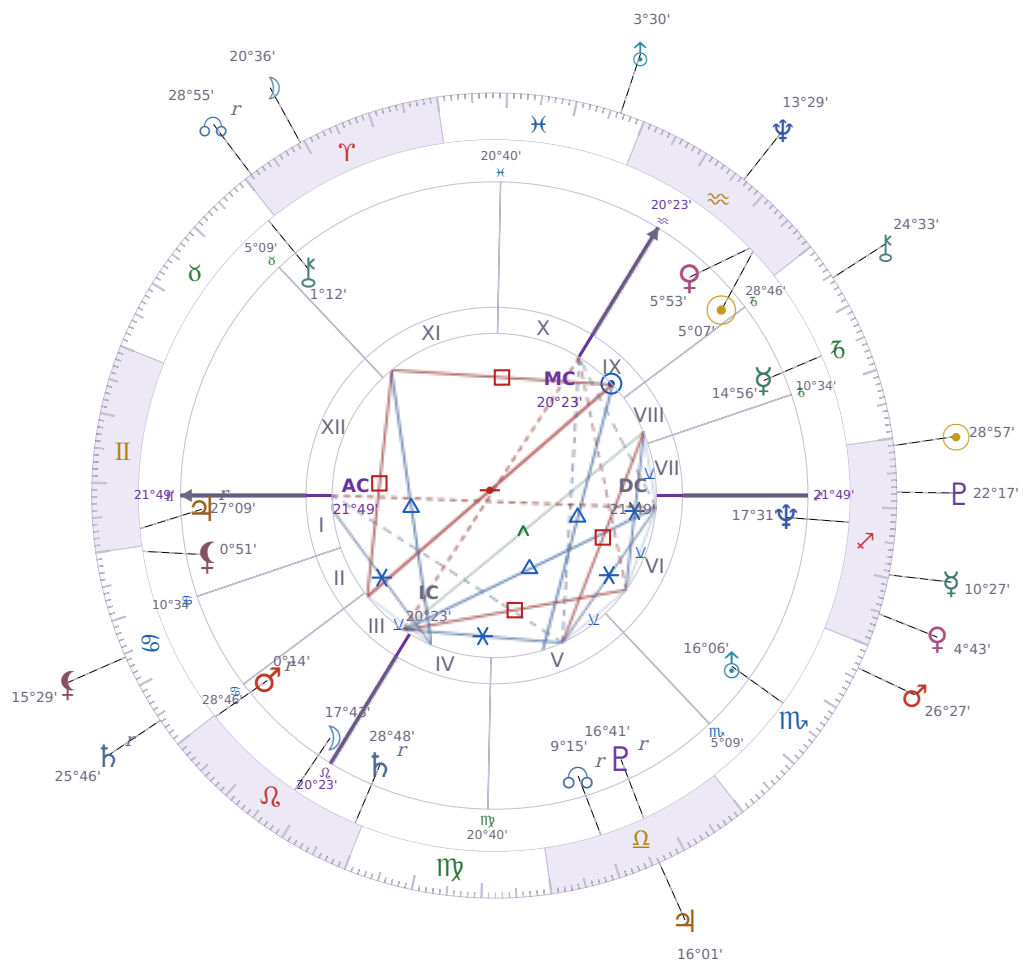

DAILY HOROSCOPE

## Volodymyr Zelenskyy

President of Ukraine since 2019

♈ Aquarius January 25, 1978 14:00 Kryvyi Rih

**Monday, 20 December 2004**

TRANSITS FOR TODAY

☉ Sun	in ♏ Sagittarius	28°57'09"
☾ Moon	in ♈ Aries	20°36'42"
☿ Mercury	in ♏ Sagittarius	10°27'22"
♀ Venus	in ♏ Sagittarius	4°43'28"
♂ Mars	in ♎ Scorpio	26°27'47"
♃ Jupiter	in ♎ Libra	16°01'49"
♄ Saturn	in ♋ Cancer Rx	25°46'49"

♅ Uranus	in ♓ Pisces	3°30'05"
♆ Neptune	in ♒ Aquarius	13°29'19"
♇ Pluto	in ♐ Sagittarius	22°17'54"
♁ Chiron	in ♑ Capricorn	24°33'59"
♊ NNode	in ♈ Aries Rx	28°55'52"
♁ Lilith	in ♋ Cancer	15°29'46"