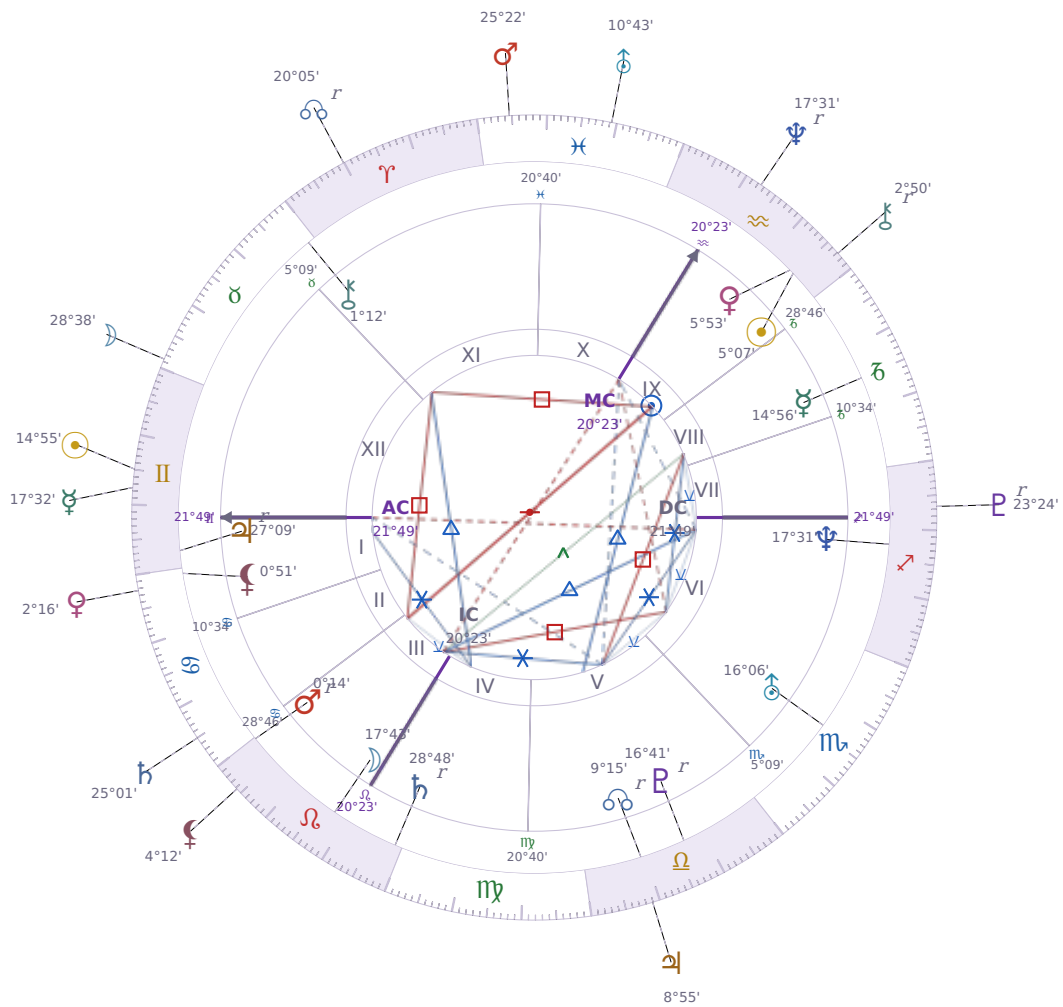

DAILY HOROSCOPE

Volodymyr Zelenskyy

President of Ukraine since 2019

♈ Aquarius January 25, 1978 14:00 Kryvyi Rih

Sunday, 5 June 2005

TRANSITS FOR TODAY

☉ Sun	in ♊ Gemini	14°55'08"
☾ Moon	in ♉ Taurus	28°38'23"
☿ Mercury	in ♊ Gemini	17°32'58"
♀ Venus	in ♋ Cancer	2°16'40"
♂ Mars	in ♓ Pisces	25°22'25"
♃ Jupiter	in ♎ Libra	8°55'50"
♄ Saturn	in ♋ Cancer	25°01'07"

♅ Uranus	in ♓ Pisces	10°43'41"
♆ Neptune	in ♒ Aquarius Rx	17°31'53"
♇ Pluto	in ♐ Sagittarius Rx	23°24'19"
♁ Chiron	in ♒ Aquarius Rx	2°50'40"
♊ NNode	in ♈ Aries Rx	20°05'18"
♁ Lilith	in ♌ Leo	4°12'28"

NATAL PLANETS

☉ Sun	in ♒ Aquarius	5°07'26"	IX
☾ Moon	in ♌ Leo	17°43'06"	III
☿ Mercury	in ♐ Capricorn	14°56'00"	VIII
♀ Venus	in ♒ Aquarius	5°53'27"	IX
♂ Mars	in ♌ Leo	0°14'40"	III Rx
♃ Jupiter	in ♊ Gemini	27°09'21"	I Rx
♄ Saturn	in ♌ Leo	28°48'50"	IV Rx
♅ Uranus	in ♏ Scorpio	16°06'59"	VI
♆ Neptune	in ♐ Sagittarius	17°31'24"	VI
♇ Pluto	in ♎ Libra	16°41'02"	V Rx
♁ Chiron	in ♉ Taurus	1°12'25"	XI
♊ North Node	in ♎ Libra	9°15'38"	V Rx
♁ Lilith	in ♋ Cancer	0°51'45"	I

KEY DATE

♃ Jupiter stations Direct

Jupiter turning **direct again** means opportunities and decisions that felt stuck or unclear over the past months can finally move ahead with real momentum. What becomes **clearer now** is whether plans, applications, or deals are actually going to work — delays lift and you get actual answers instead of waiting. **Growth starts moving** in the areas where *Jupiter* sits in your chart, so watch for openings in money, work, relationships, or learning that were on pause during the retrograde.