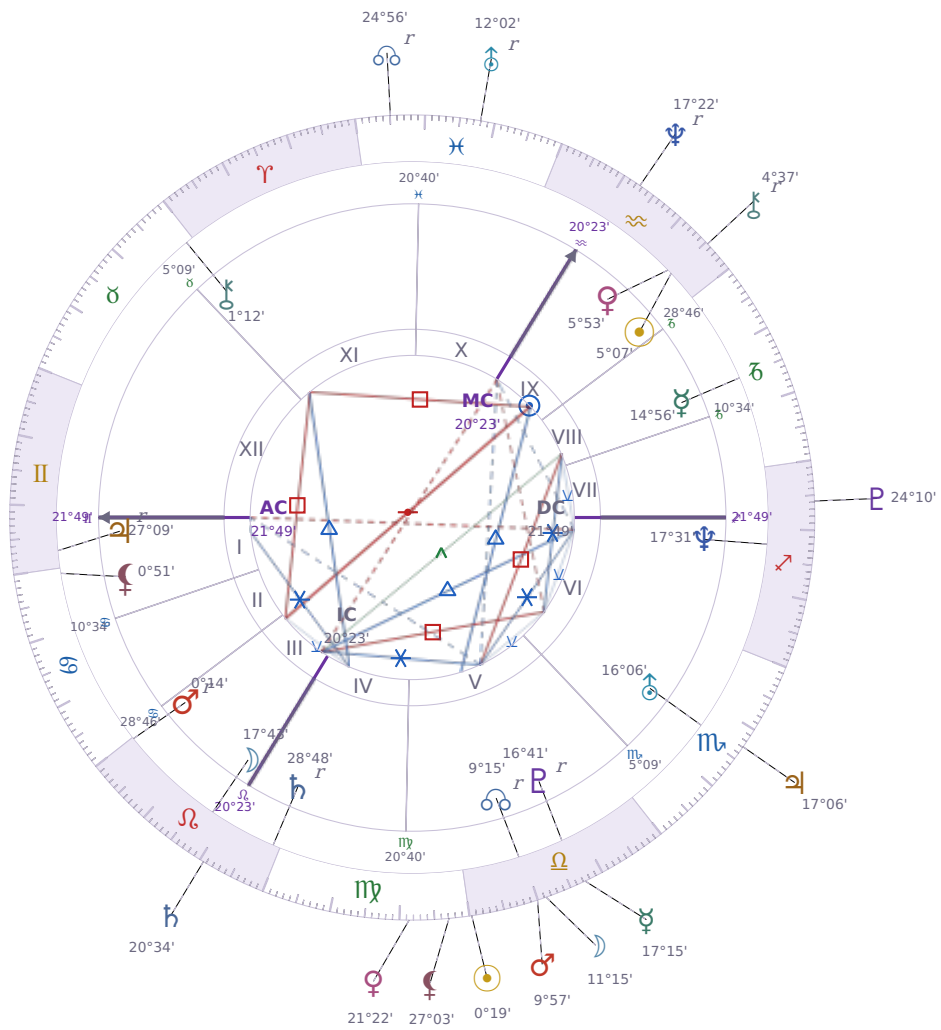

DAILY HOROSCOPE

Volodymyr Zelenskyy

President of Ukraine since 2019

♈ Aquarius January 25, 1978 14:00 Kryvyi Rih

Saturday, 23 September 2006

TRANSITS FOR TODAY

| | | |
|-----------|--------------|-----------|
| ☉ Sun | in ♎ Libra | 0°19'27" |
| ☾ Moon | in ♎ Libra | 11°15'10" |
| ☿ Mercury | in ♎ Libra | 17°15'37" |
| ♀ Venus | in ♍ Virgo | 21°22'58" |
| ♂ Mars | in ♎ Libra | 9°57'13" |
| ♃ Jupiter | in ♏ Scorpio | 17°06'01" |
| ♄ Saturn | in ♌ Leo | 20°34'37" |

| | | |
|-----------|------------------|-----------|
| ♅ Uranus | in ♓ Pisces Rx | 12°02'34" |
| ♆ Neptune | in ♒ Aquarius Rx | 17°22'18" |
| ♇ Pluto | in ♐ Sagittarius | 24°10'07" |
| ♁ Chiron | in ♒ Aquarius Rx | 4°37'57" |
| ♁ NNode | in ♓ Pisces Rx | 24°56'15" |
| ♁ Lilith | in ♍ Virgo | 27°03'48" |

NATAL PLANETS

| | | | |
|--------------|------------------|-----------|--------|
| ☉ Sun | in ♒ Aquarius | 5°07'26" | IX |
| ☾ Moon | in ♌ Leo | 17°43'06" | III |
| ☿ Mercury | in ♐ Capricorn | 14°56'00" | VIII |
| ♀ Venus | in ♒ Aquarius | 5°53'27" | IX |
| ♂ Mars | in ♌ Leo | 0°14'40" | III Rx |
| ♃ Jupiter | in ♊ Gemini | 27°09'21" | I Rx |
| ♄ Saturn | in ♌ Leo | 28°48'50" | IV Rx |
| ♅ Uranus | in ♏ Scorpio | 16°06'59" | VI |
| ♆ Neptune | in ♐ Sagittarius | 17°31'24" | VI |
| ♇ Pluto | in ♎ Libra | 16°41'02" | V Rx |
| ♁ Chiron | in ♉ Taurus | 1°12'25" | XI |
| ♁ North Node | in ♎ Libra | 9°15'38" | V Rx |
| ♁ Lilith | in ♋ Cancer | 0°51'45" | I |

Saturday · ♄ Saturn

Colors: Violet

Stone: Obsidian

Number: 8