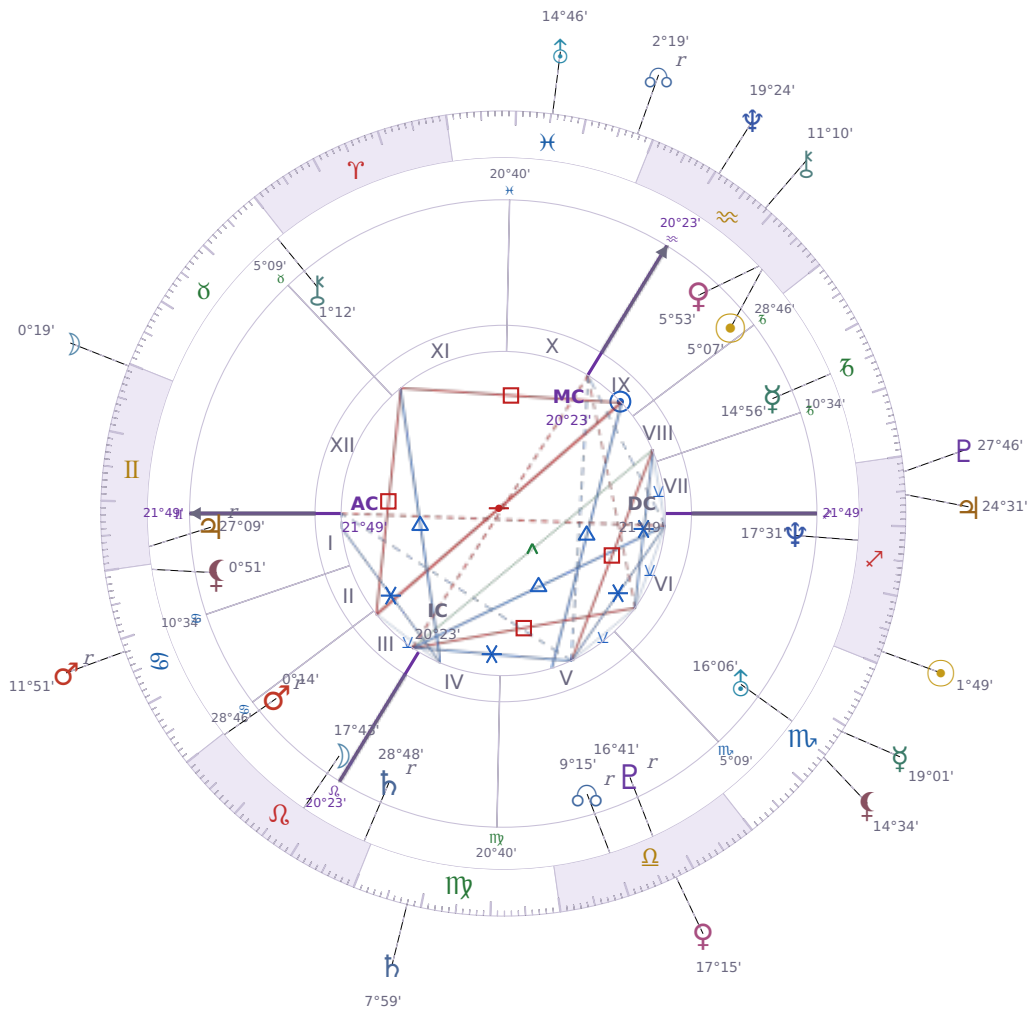

DAILY HOROSCOPE

Volodymyr Zelenskyy

President of Ukraine since 2019

♈ Aquarius January 25, 1978 14:00 Kryvyi Rih

Saturday, 24 November 2007

TRANSITS FOR TODAY

☉ Sun	in ♏ Sagittarius	1°49'02"
☾ Moon	in ♊ Gemini	0°19'45"
☿ Mercury	in ♏ Scorpio	19°01'57"
♀ Venus	in ♎ Libra	17°15'21"
♂ Mars	in ♋ Cancer Rx	11°51'23"
♃ Jupiter	in ♏ Sagittarius	24°31'07"
♄ Saturn	in ♍ Virgo	7°59'18"

♅ Uranus	in ♓ Pisces	14°46'27"
♆ Neptune	in ♒ Aquarius	19°24'24"
♇ Pluto	in ♐ Sagittarius	27°46'55"
♁ Chiron	in ♒ Aquarius	11°10'10"
♁ NNode	in ♓ Pisces Rx	2°19'40"
♁ Lilith	in ♏ Scorpio	14°34'33"

NATAL PLANETS

KEY DATE

♅ Uranus stations Direct

Uranus turning direct after months backward means **stuck situations finally shift** — delays in tech, contracts, or unusual projects resume their forward motion. What felt **blocked or confusing** about your routines, friendships, or work systems becomes **clearer to act on** now that the planet moves the way it normally does. Most people notice they can **make real changes** instead of just thinking about them, whether that's switching jobs, updating systems, or ending relationships that went nowhere during the retrograde.