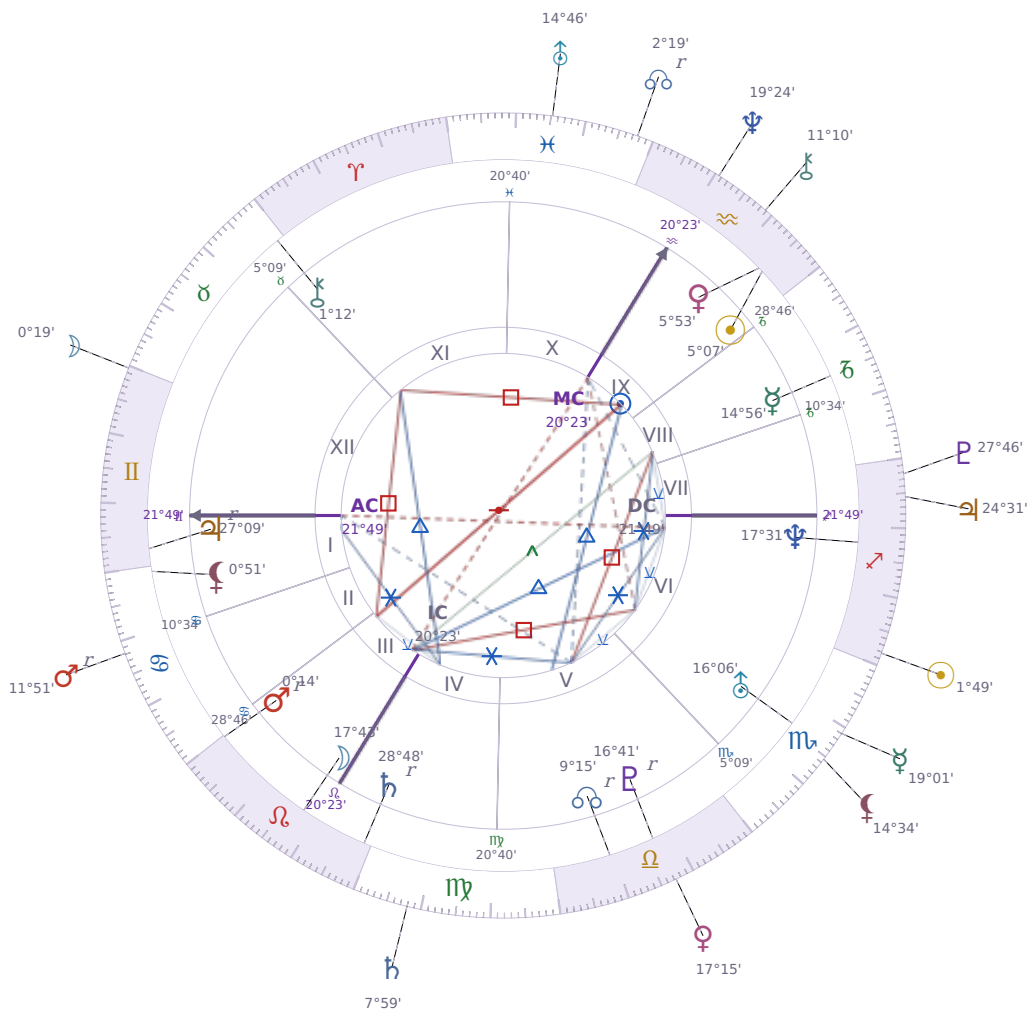

DAILY HOROSCOPE

Volodymyr Zelenskyy

President of Ukraine since 2019

♈ Aquarius January 25, 1978 14:00 Kryvyi Rih

Saturday, 24 November 2007

TRANSITS FOR TODAY

☉ Sun	in ♏ Sagittarius	1°49'02"
☾ Moon	in ♊ Gemini	0°19'45"
☿ Mercury	in ♏ Scorpio	19°01'57"
♀ Venus	in ♎ Libra	17°15'21"
♂ Mars	in ♋ Cancer Rx	11°51'23"
♃ Jupiter	in ♏ Sagittarius	24°31'07"
♄ Saturn	in ♍ Virgo	7°59'18"

♅ Uranus	in ♓ Pisces	14°46'27"
♆ Neptune	in ♒ Aquarius	19°24'24"
♇ Pluto	in ♐ Sagittarius	27°46'55"
♁ Chiron	in ♒ Aquarius	11°10'10"
♁ NNode	in ♓ Pisces Rx	2°19'40"
♁ Lilith	in ♏ Scorpio	14°34'33"

NATAL PLANETS

KEY DATE

♅ Uranus stations Direct

Uranus turning direct after months backward means **stuck situations finally shift** — delays in tech, contracts, or unusual projects resume their forward motion. What felt **blocked or confusing** about your routines, friendships, or work systems becomes **clearer to act on** now that the planet moves the way it normally does. Most people notice they can **make real changes** instead of just thinking about them, whether that's switching jobs, updating systems, or ending relationships that went nowhere during the retrograde.