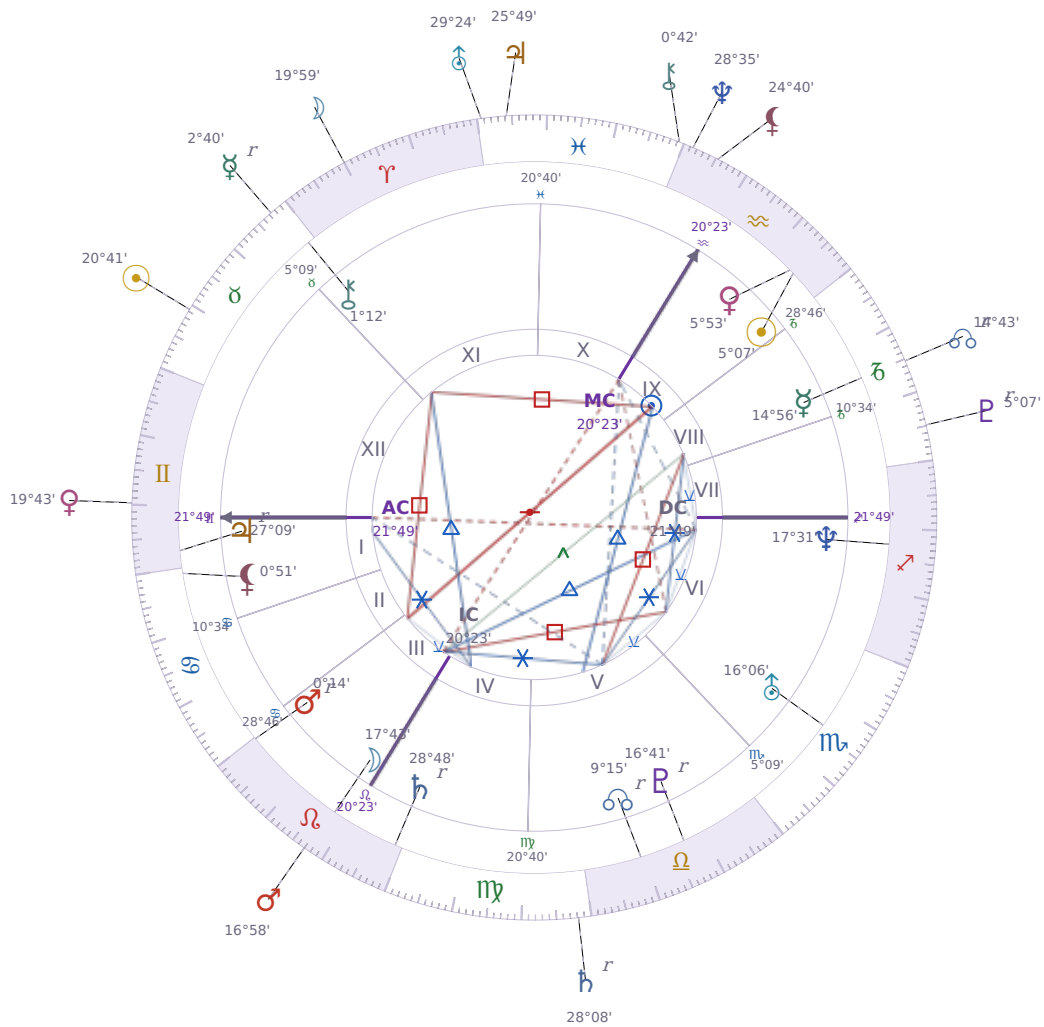

DAILY HOROSCOPE

## Volodymyr Zelenskyy

President of Ukraine since 2019

♈ Aquarius January 25, 1978 14:00 Kryvyi Rih

**Tuesday, 11 May 2010**