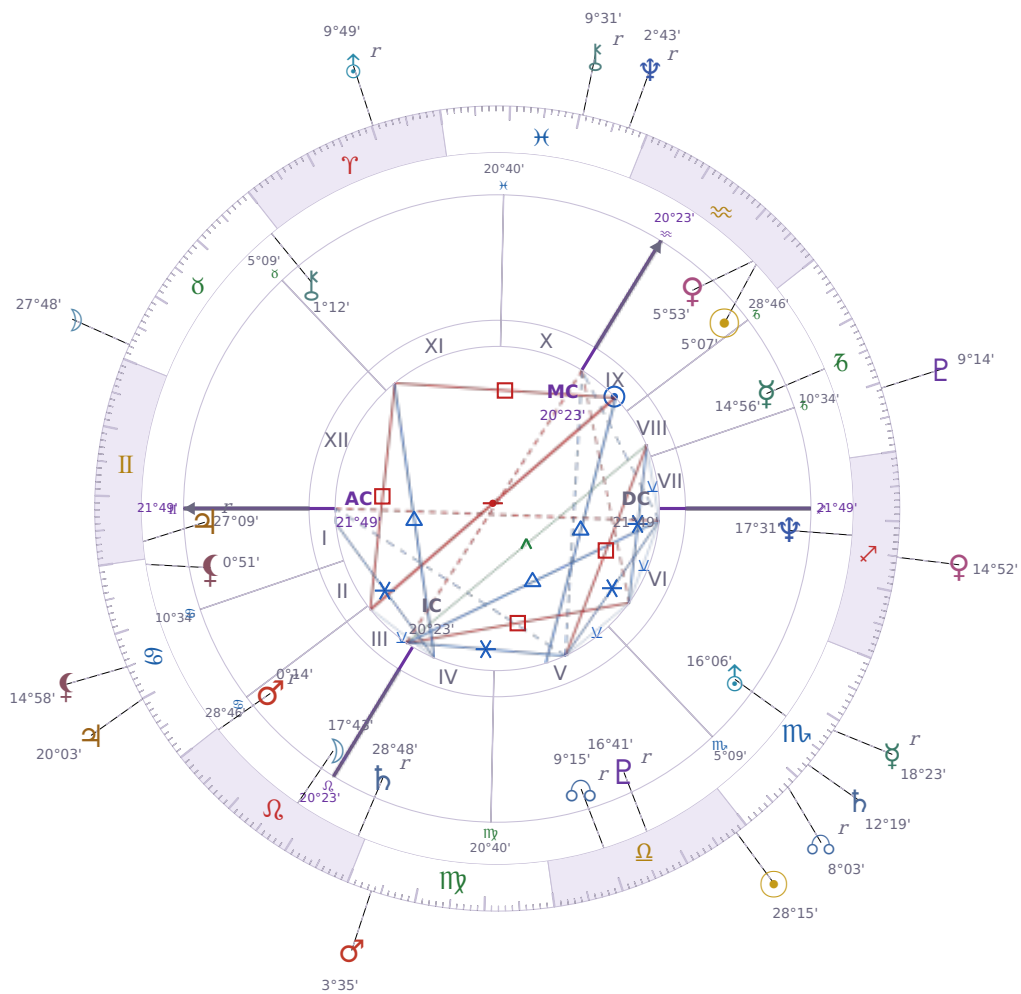

DAILY HOROSCOPE

## Volodymyr Zelenskyy

President of Ukraine since 2019

♈ Aquarius January 25, 1978 14:00 Kryvyi Rih

**Monday, 21 October 2013**