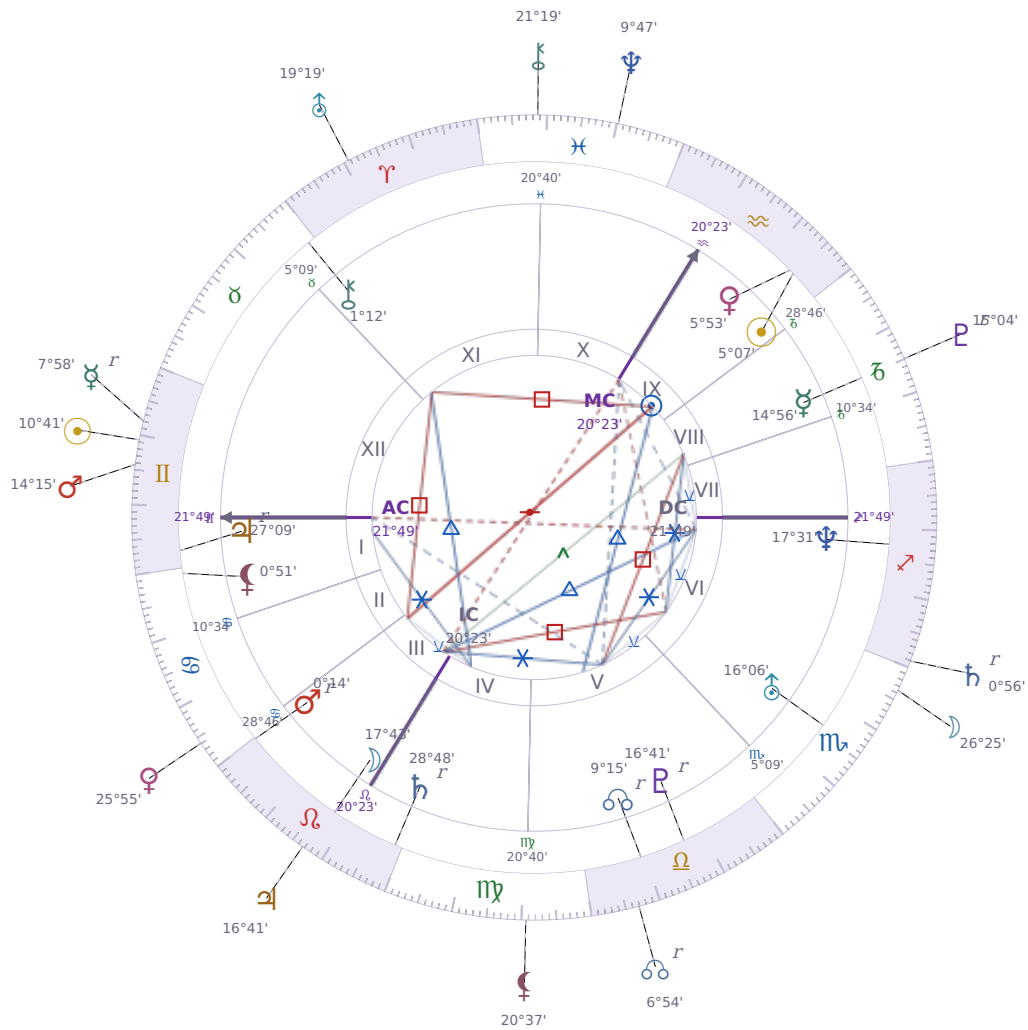

DAILY HOROSCOPE

## Volodymyr Zelenskyy

President of Ukraine since 2019

♈ Aquarius January 25, 1978 14:00 Kryvyi Rih

**Monday, 1 June 2015**

TRANSITS FOR TODAY

☉ Sun	in ♊ Gemini	10°41'32"
☾ Moon	in ♏ Scorpio	26°25'03"
☿ Mercury	in ♊ Gemini <b>Rx</b>	7°58'05"
♀ Venus	in ♋ Cancer	25°55'52"
♂ Mars	in ♊ Gemini	14°15'12"
♃ Jupiter	in ♌ Leo	16°41'41"
♄ Saturn	in ♏ Sagittarius <b>Rx</b>	0°56'20"

## KEY TRANSIT FACTORS