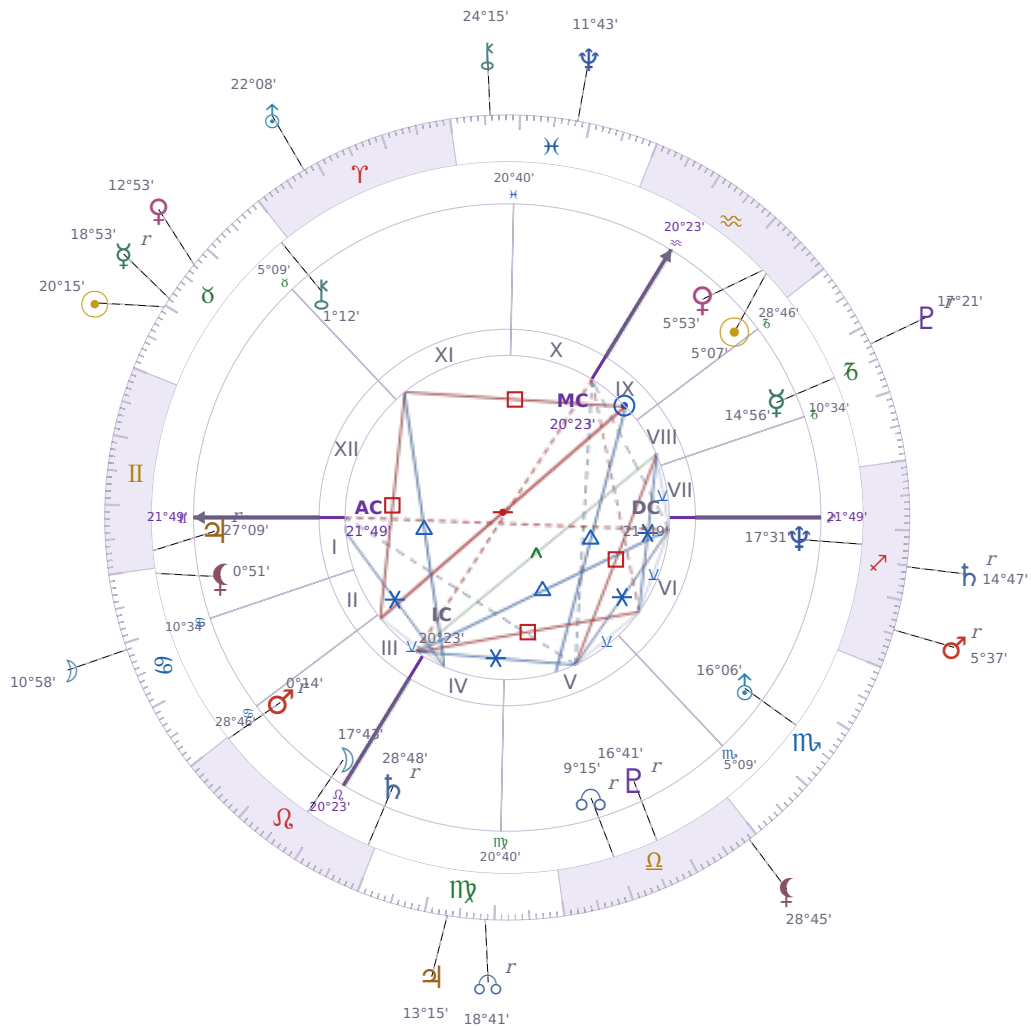

DAILY HOROSCOPE

Volodymyr Zelenskyy

President of Ukraine since 2019

♈ Aquarius January 25, 1978 14:00 Kryvyi Rih

Tuesday, 10 May 2016

TRANSITS FOR TODAY

☉ Sun	in ♉ Taurus	20°15'17"
☾ Moon	in ♋ Cancer	10°58'19"
☿ Mercury	in ♉ Taurus Rx	18°53'17"
♀ Venus	in ♉ Taurus	12°53'55"
♂ Mars	in ♐ Sagittarius Rx	5°37'09"
♃ Jupiter	in ♍ Virgo	13°15'24"
♄ Saturn	in ♐ Sagittarius Rx	14°47'40"

♅ Uranus	in ♈ Aries	22°08'58"
♆ Neptune	in ♓ Pisces	11°43'15"
♇ Pluto	in ♑ Capricorn Rx	17°21'57"
♁ Chiron	in ♓ Pisces	24°15'56"
♁ NNode	in ♍ Virgo Rx	18°41'51"
♁ Lilith	in ♎ Libra	28°45'45"

NATAL PLANETS

KEY DATE

♃ Jupiter stations Direct

Jupiter turning **direct again** means opportunities and decisions that felt stuck or unclear over the past months can finally move ahead with real momentum. What becomes **clearer now** is whether plans, applications, or deals are actually going to work — delays lift and you get actual answers instead of waiting. **Growth starts moving** in the areas where *Jupiter* sits in your chart, so watch for openings in money, work, relationships, or learning that were on pause during the retrograde.