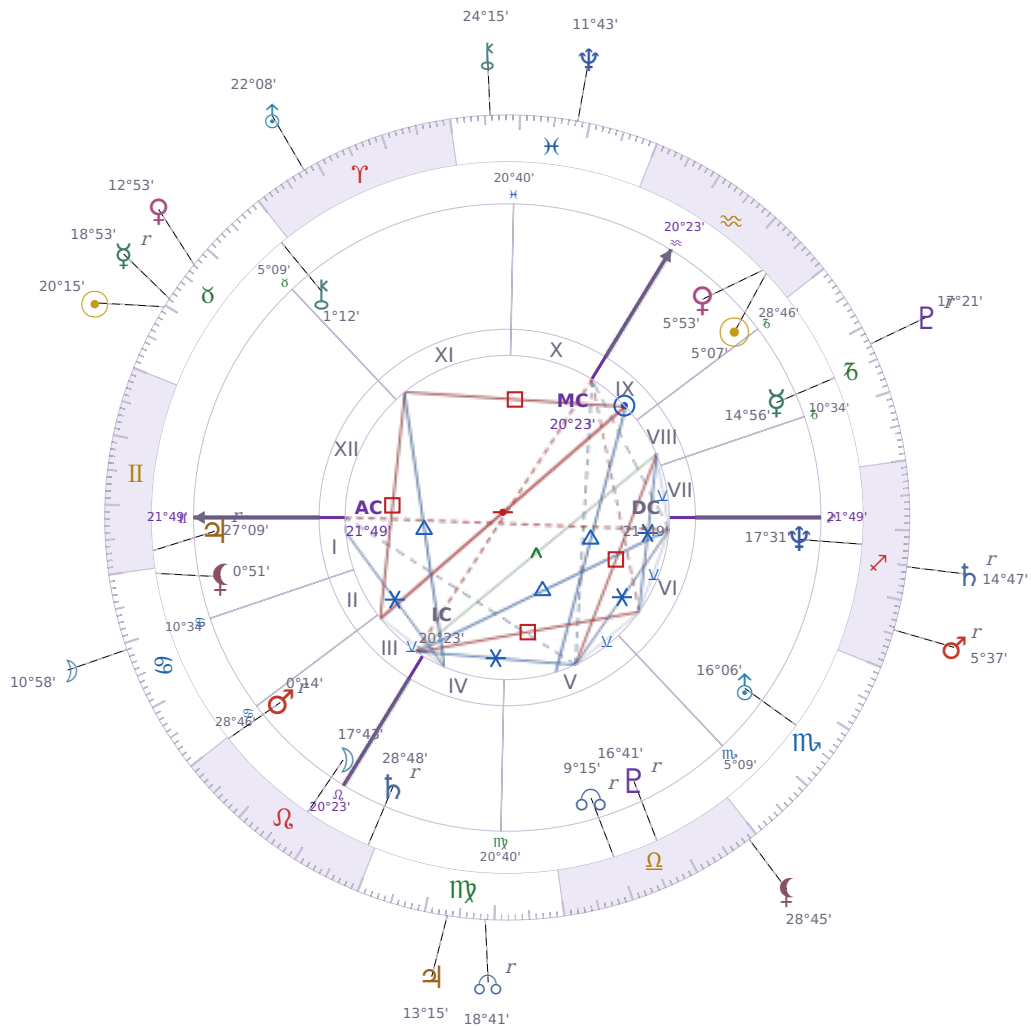

DAILY HOROSCOPE

Volodymyr Zelenskyy

President of Ukraine since 2019

♈ Aquarius January 25, 1978 14:00 Kryvyi Rih

Tuesday, 10 May 2016

TRANSITS FOR TODAY

☉ Sun	in ♉ Taurus	20°15'17"
☾ Moon	in ♋ Cancer	10°58'19"
☿ Mercury	in ♉ Taurus Rx	18°53'17"
♀ Venus	in ♉ Taurus	12°53'55"
♂ Mars	in ♐ Sagittarius Rx	5°37'09"
♃ Jupiter	in ♍ Virgo	13°15'24"
♄ Saturn	in ♐ Sagittarius Rx	14°47'40"

♅ Uranus	in ♈ Aries	22°08'58"
♆ Neptune	in ♋ Pisces	11°43'15"
♇ Pluto	in ♄ Capricorn Rx	17°21'57"
♁ Chiron	in ♋ Pisces	24°15'56"
♁ NNode	in ♍ Virgo Rx	18°41'51"
♁ Lilith	in ♎ Libra	28°45'45"

NATAL PLANETS

KEY DATE

♃ Jupiter stations Direct

Jupiter turning **direct again** means opportunities and decisions that felt stuck or unclear over the past months can finally move ahead with real momentum. What becomes **clearer now** is whether plans, applications, or deals are actually going to work — delays lift and you get actual answers instead of waiting. **Growth starts moving** in the areas where *Jupiter* sits in your chart, so watch for openings in money, work, relationships, or learning that were on pause during the retrograde.