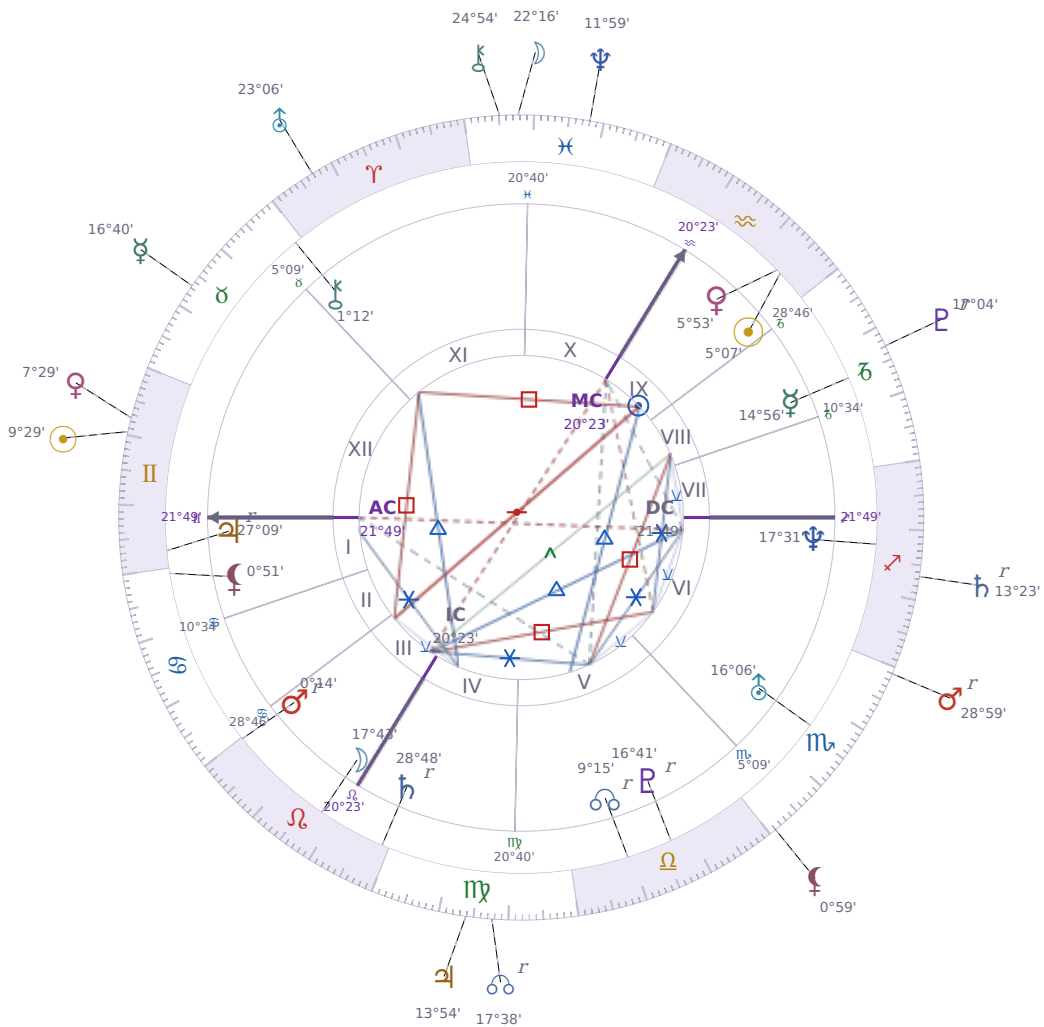

DAILY HOROSCOPE

Volodymyr Zelenskyy

President of Ukraine since 2019

♈ Aquarius January 25, 1978 14:00 Kryvyi Rih

Monday, 30 May 2016

TRANSITS FOR TODAY

☉ Sun	in ♊ Gemini	9°29'51"
☾ Moon	in ♓ Pisces	22°16'26"
☿ Mercury	in ♉ Taurus	16°41'00"
♀ Venus	in ♊ Gemini	7°29'24"
♂ Mars	in ♏ Scorpio Rx	28°59'21"
♃ Jupiter	in ♍ Virgo	13°54'38"
♄ Saturn	in ♐ Sagittarius Rx	13°23'47"

♅ Uranus	in ♈ Aries	23°06'34"
♆ Neptune	in ♋ Pisces	11°59'00"
♇ Pluto	in ♄ Capricorn Rx	17°04'27"
♁ Chiron	in ♋ Pisces	24°54'21"
♁ NNode	in ♍ Virgo Rx	17°38'18"
♁ Lilith	in ♏ Scorpio	0°59'20"

NATAL PLANETS