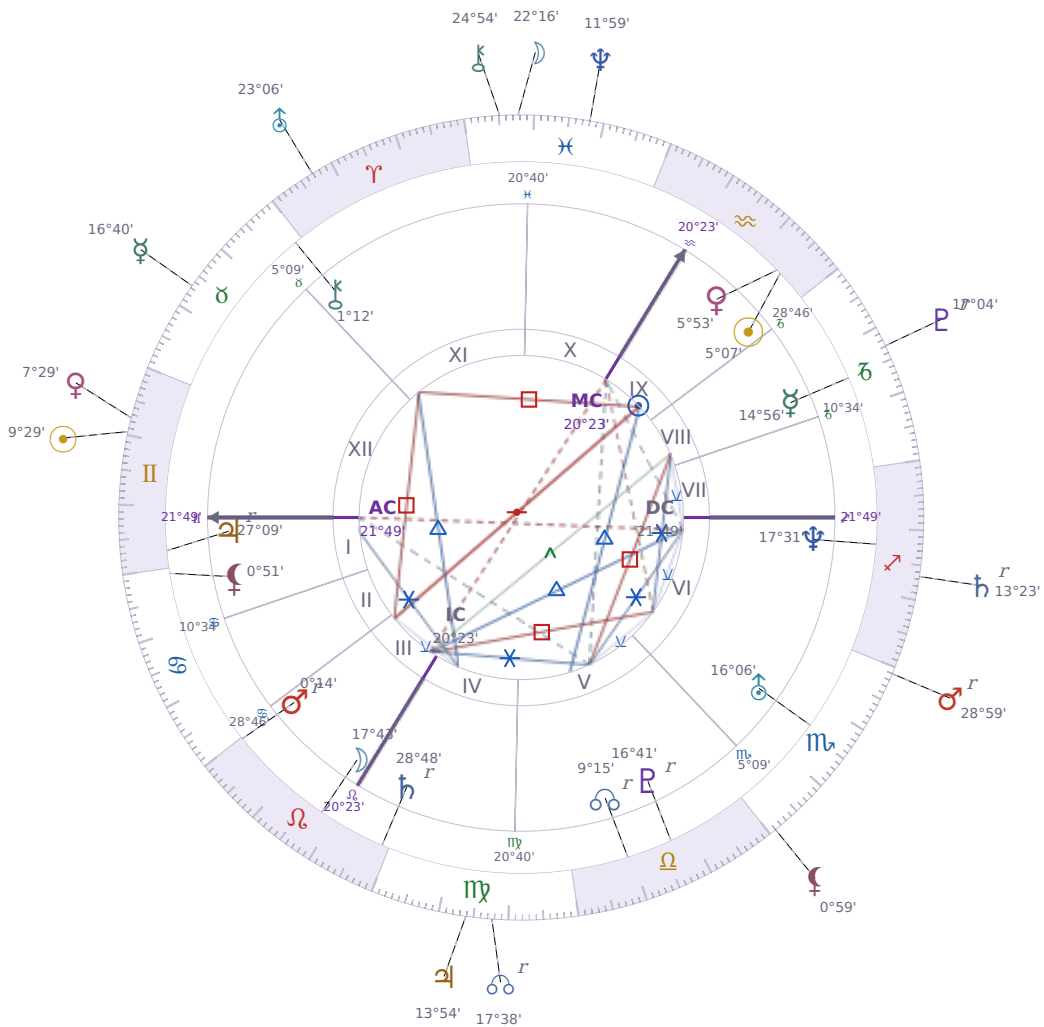

DAILY HOROSCOPE

Volodymyr Zelenskyy

President of Ukraine since 2019

♈ Aquarius January 25, 1978 14:00 Kryvyi Rih

Monday, 30 May 2016

TRANSITS FOR TODAY

☉ Sun	in ♊ Gemini	9°29'51"
☾ Moon	in ♓ Pisces	22°16'26"
☿ Mercury	in ♉ Taurus	16°41'00"
♀ Venus	in ♊ Gemini	7°29'24"
♂ Mars	in ♏ Scorpio Rx	28°59'21"
♃ Jupiter	in ♍ Virgo	13°54'38"
♄ Saturn	in ♐ Sagittarius Rx	13°23'47"

♅ Uranus	in ♈ Aries	23°06'34"
♆ Neptune	in ♓ Pisces	11°59'00"
♇ Pluto	in ♑ Capricorn Rx	17°04'27"
♁ Chiron	in ♓ Pisces	24°54'21"
♊ NNode	in ♍ Virgo Rx	17°38'18"
♁ Lilith	in ♏ Scorpio	0°59'20"

NATAL PLANETS