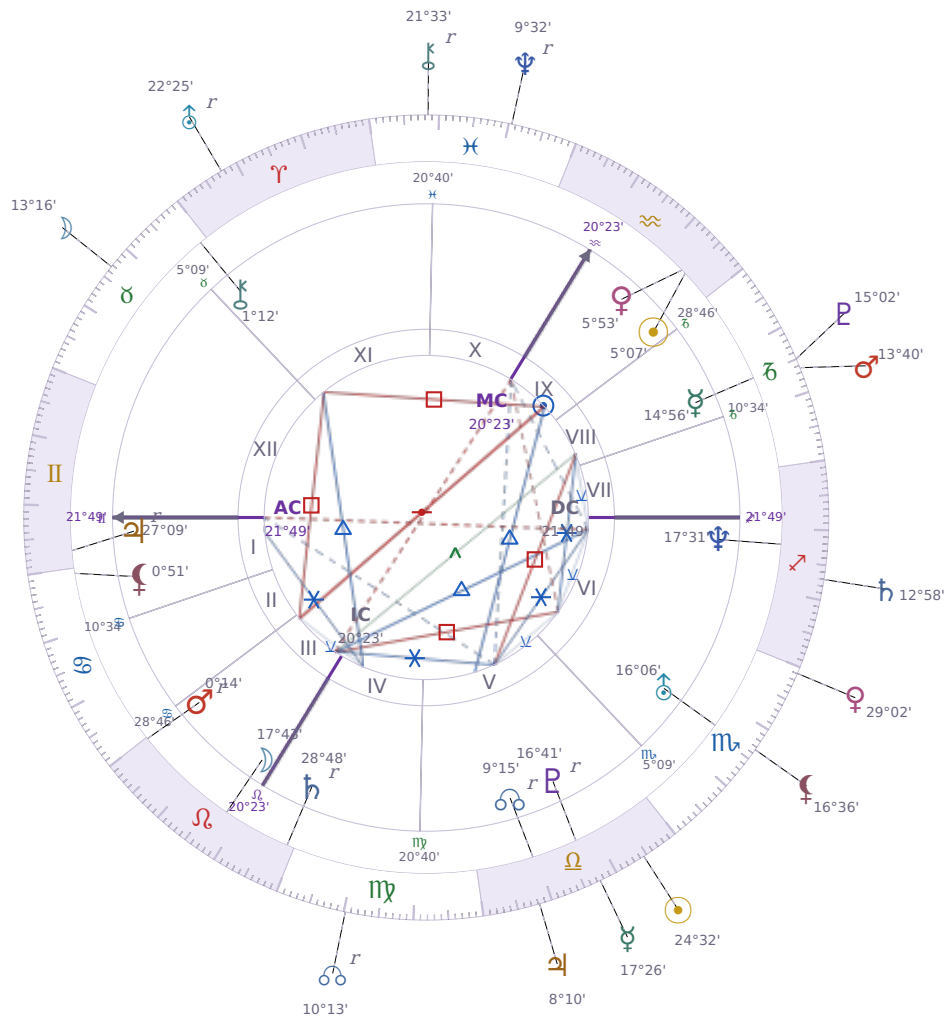

DAILY HOROSCOPE

**Volodymyr Zelenskyy**

President of Ukraine since 2019

♈ Aquarius January 25, 1978 14:00 Kryvyi Rih

**Monday, 17 October 2016**

**TRANSITS FOR TODAY**

|           |                  |           |
|-----------|------------------|-----------|
| ☉ Sun     | in ♎ Libra       | 24°32'36" |
| ☾ Moon    | in ♉ Taurus      | 13°16'44" |
| ☿ Mercury | in ♎ Libra       | 17°26'37" |
| ♀ Venus   | in ♏ Scorpio     | 29°02'27" |
| ♂ Mars    | in ♐ Capricorn   | 13°40'29" |
| ♃ Jupiter | in ♎ Libra       | 8°10'29"  |
| ♄ Saturn  | in ♐ Sagittarius | 12°58'16" |

|           |                |           |
|-----------|----------------|-----------|
| ♅ Uranus  | in ♈ Aries Rx  | 22°25'25" |
| ♆ Neptune | in ♓ Pisces Rx | 9°32'53"  |
| ♇ Pluto   | in ♑ Capricorn | 15°02'14" |
| ♁ Chiron  | in ♓ Pisces Rx | 21°33'05" |
| ♁ NNode   | in ♍ Virgo Rx  | 10°13'27" |
| ♁ Lilith  | in ♏ Scorpio   | 16°36'55" |

## NATAL PLANETS

|              |                  |           |        |
|--------------|------------------|-----------|--------|
| ☉ Sun        | in ♒ Aquarius    | 5°07'26"  | IX     |
| ☾ Moon       | in ♌ Leo         | 17°43'06" | III    |
| ☿ Mercury    | in ♑ Capricorn   | 14°56'00" | VIII   |
| ♀ Venus      | in ♒ Aquarius    | 5°53'27"  | IX     |
| ♂ Mars       | in ♌ Leo         | 0°14'40"  | III Rx |
| ♃ Jupiter    | in ♊ Gemini      | 27°09'21" | I Rx   |
| ♄ Saturn     | in ♌ Leo         | 28°48'50" | IV Rx  |
| ♅ Uranus     | in ♏ Scorpio     | 16°06'59" | VI     |
| ♆ Neptune    | in ♐ Sagittarius | 17°31'24" | VI     |
| ♇ Pluto      | in ♎ Libra       | 16°41'02" | V Rx   |
| ♁ Chiron     | in ♉ Taurus      | 1°12'25"  | XI     |
| ♁ North Node | in ♎ Libra       | 9°15'38"  | V Rx   |
| ♁ Lilith     | in ♋ Cancer      | 0°51'45"  | I      |

## KEY TRANSIT FACTORS