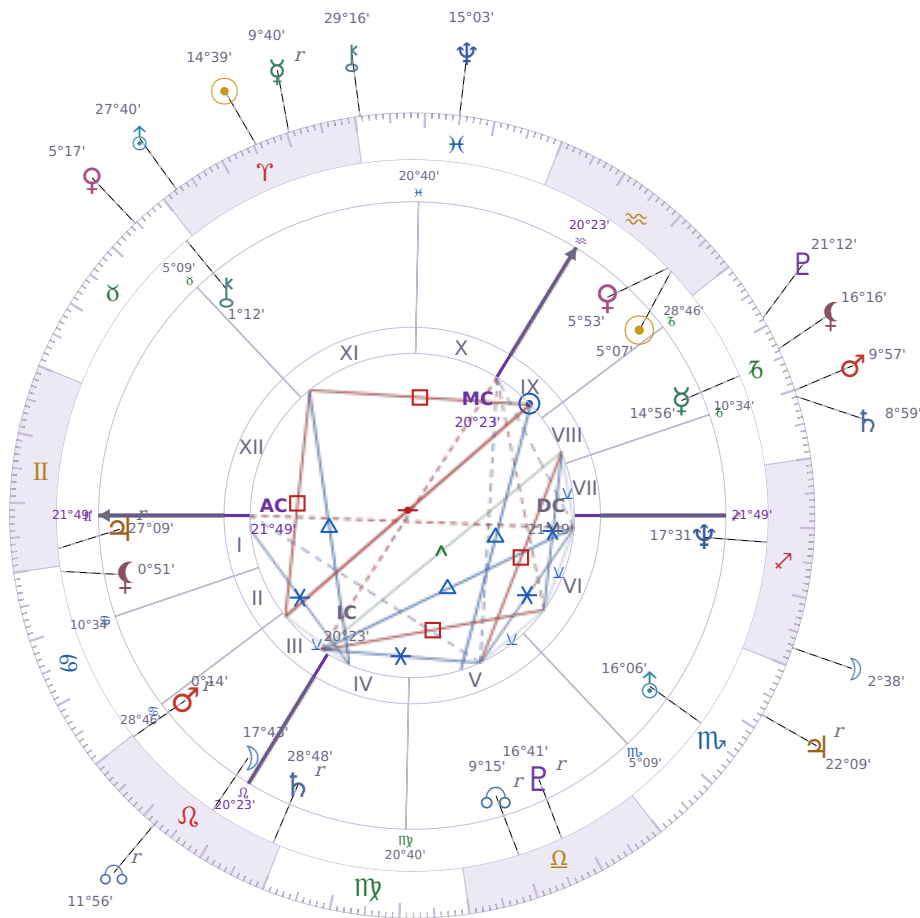

DAILY HOROSCOPE

## Volodymyr Zelenskyy

President of Ukraine since 2019

♈ Aquarius January 25, 1978 14:00 Kryvyi Rih

**Wednesday, 4 April 2018**