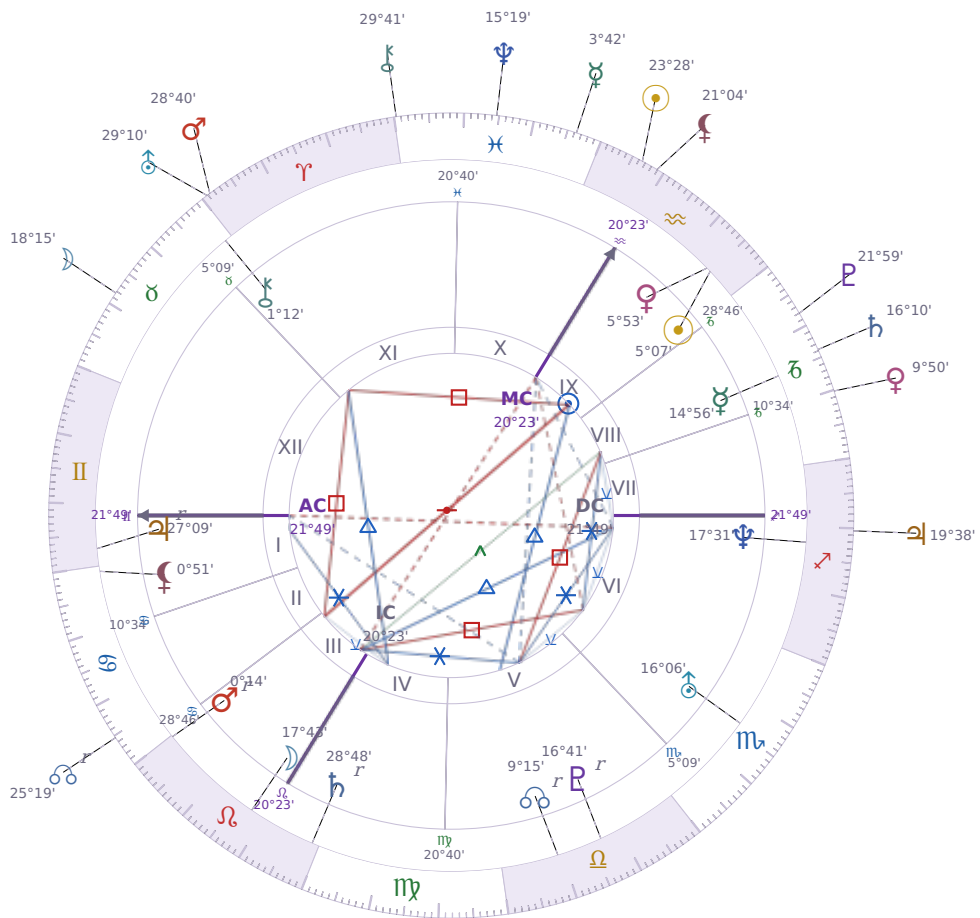

DAILY HOROSCOPE

**Volodymyr Zelenskyy**

President of Ukraine since 2019

♈ Aquarius January 25, 1978 14:00 Kryvyi Rih

**Tuesday, 12 February 2019**

**TRANSITS FOR TODAY**

☉ Sun	in ♒ Aquarius	23°28'30"
☾ Moon	in ♉ Taurus	18°15'43"
☿ Mercury	in ♊ Pisces	3°42'21"
♀ Venus	in ♐ Capricorn	9°50'39"
♂ Mars	in ♈ Aries	28°40'48"
♃ Jupiter	in ♏ Sagittarius	19°38'35"
♄ Saturn	in ♐ Capricorn	16°10'38"

♅ Uranus	in ♈ Aries	29°10'24"
♆ Neptune	in ♋ Pisces	15°19'21"
♇ Pluto	in ♏ Capricorn	21°59'10"
♁ Chiron	in ♋ Pisces	29°41'51"
♁ NNode	in ♋ Cancer Rx	25°19'02"
♁ Lilith	in ♒ Aquarius	21°04'39"

## KEY TRANSIT FACTORS