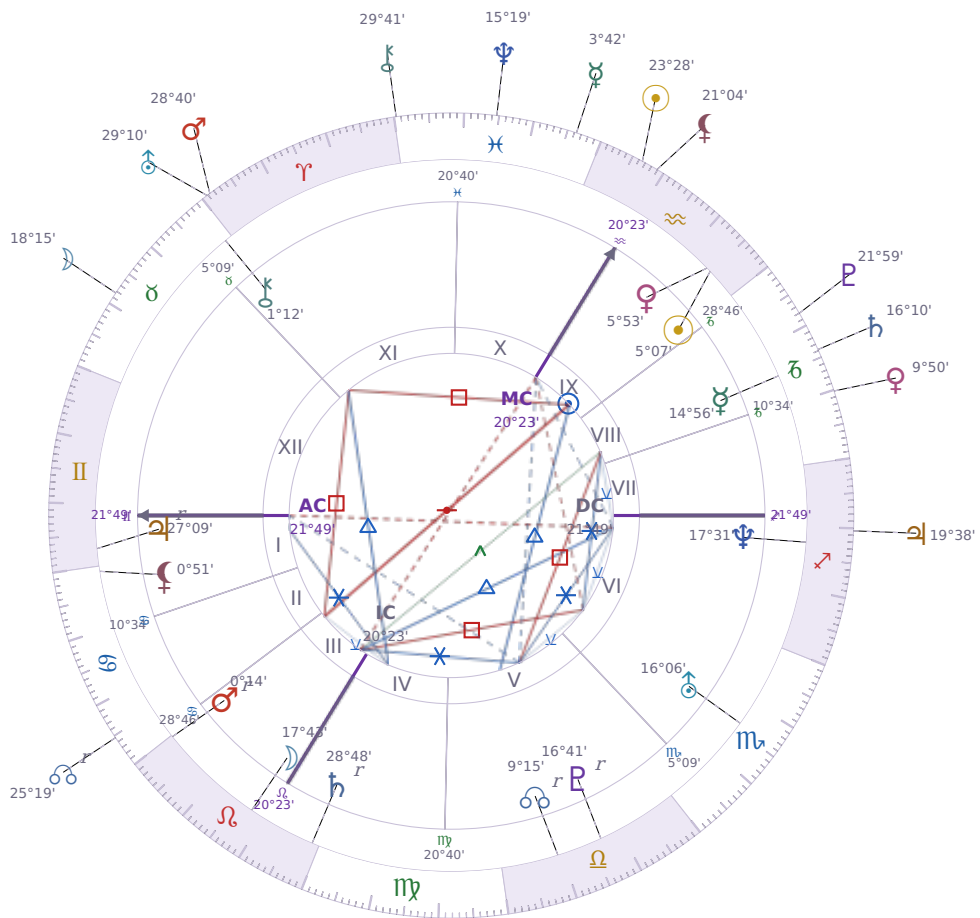

DAILY HOROSCOPE

Volodymyr Zelenskyy

President of Ukraine since 2019

♈ Aquarius January 25, 1978 14:00 Kryvyi Rih

Tuesday, 12 February 2019

TRANSITS FOR TODAY

☉ Sun	in ♈ Aquarius	23°28'30"
☾ Moon	in ♉ Taurus	18°15'43"
☿ Mercury	in ♊ Pisces	3°42'21"
♀ Venus	in ♑ Capricorn	9°50'39"
♂ Mars	in ♈ Aries	28°40'48"
♃ Jupiter	in ♏ Sagittarius	19°38'35"
♄ Saturn	in ♑ Capricorn	16°10'38"

♅ Uranus	in ♈ Aries	29°10'24"
♆ Neptune	in ♋ Pisces	15°19'21"
♇ Pluto	in ♏ Capricorn	21°59'10"
♁ Chiron	in ♋ Pisces	29°41'51"
♁ NNode	in ♋ Cancer Rx	25°19'02"
♁ Lilith	in ♒ Aquarius	21°04'39"

NATAL PLANETS