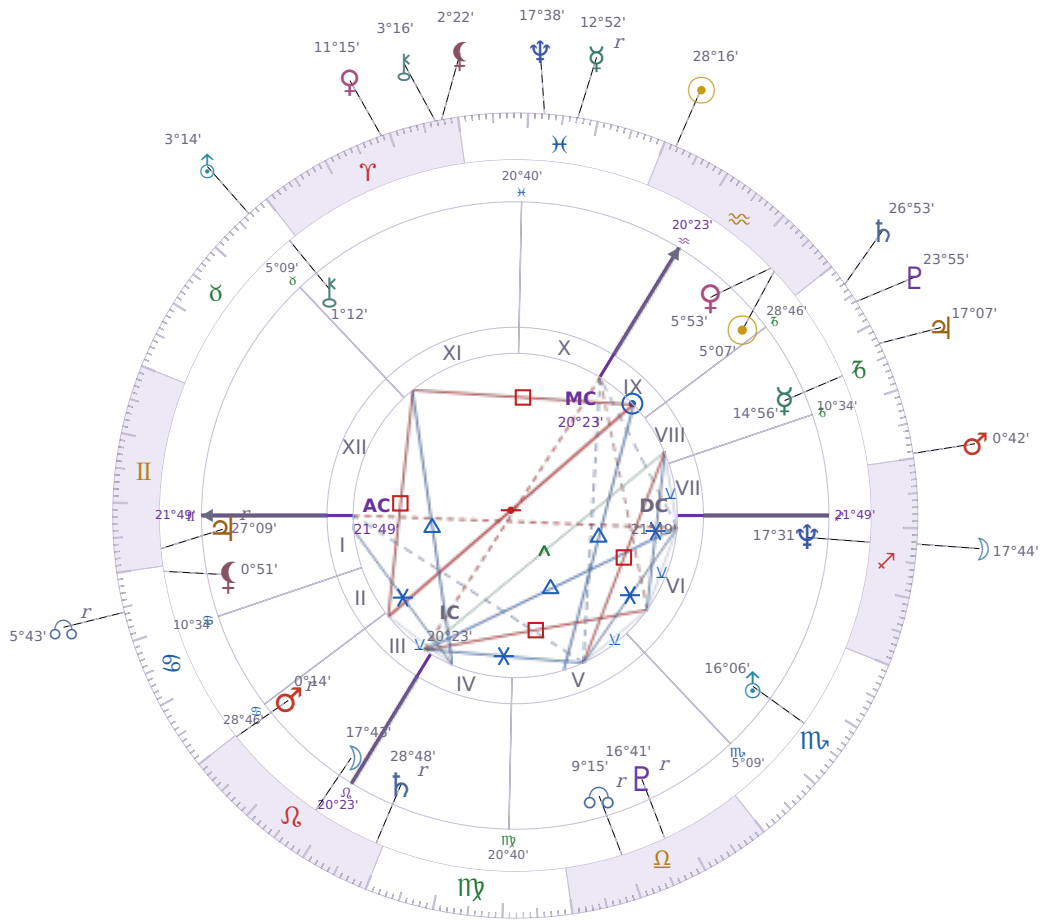

DAILY HOROSCOPE

Volodymyr Zelenskyy

President of Ukraine since 2019

♈ Aquarius January 25, 1978 14:00 Kryvyi Rih

Monday, 17 February 2020

TRANSITS FOR TODAY

☉ Sun	in ♈ Aquarius	28°16'40"
☾ Moon	in ♐ Sagittarius	17°44'50"
☿ Mercury	in ♉ Pisces Rx	12°52'16"
♀ Venus	in ♈ Aries	11°15'16"
♂ Mars	in ♐ Capricorn	0°42'02"
♃ Jupiter	in ♐ Capricorn	17°07'53"
♄ Saturn	in ♐ Capricorn	26°53'04"

♅ Uranus	in ♉ Taurus	3°14'50"
♆ Neptune	in ♓ Pisces	17°38'47"
♇ Pluto	in ♑ Capricorn	23°55'17"
♁ Chiron	in ♈ Aries	3°16'59"
♊ NNode	in ♋ Cancer Rx	5°43'27"
♁ Lilith	in ♈ Aries	2°22'25"

NATAL PLANETS

☉ Sun	in ♒ Aquarius	5°07'26"	IX
☾ Moon	in ♌ Leo	17°43'06"	III
☿ Mercury	in ♑ Capricorn	14°56'00"	VIII
♀ Venus	in ♒ Aquarius	5°53'27"	IX
♂ Mars	in ♌ Leo	0°14'40"	III Rx
♃ Jupiter	in ♊ Gemini	27°09'21"	I Rx
♄ Saturn	in ♌ Leo	28°48'50"	IV Rx
♅ Uranus	in ♏ Scorpio	16°06'59"	VI
♆ Neptune	in ♐ Sagittarius	17°31'24"	VI
♇ Pluto	in ♎ Libra	16°41'02"	V Rx
♁ Chiron	in ♉ Taurus	1°12'25"	XI
♊ North Node	in ♎ Libra	9°15'38"	V Rx
♁ Lilith	in ♋ Cancer	0°51'45"	I