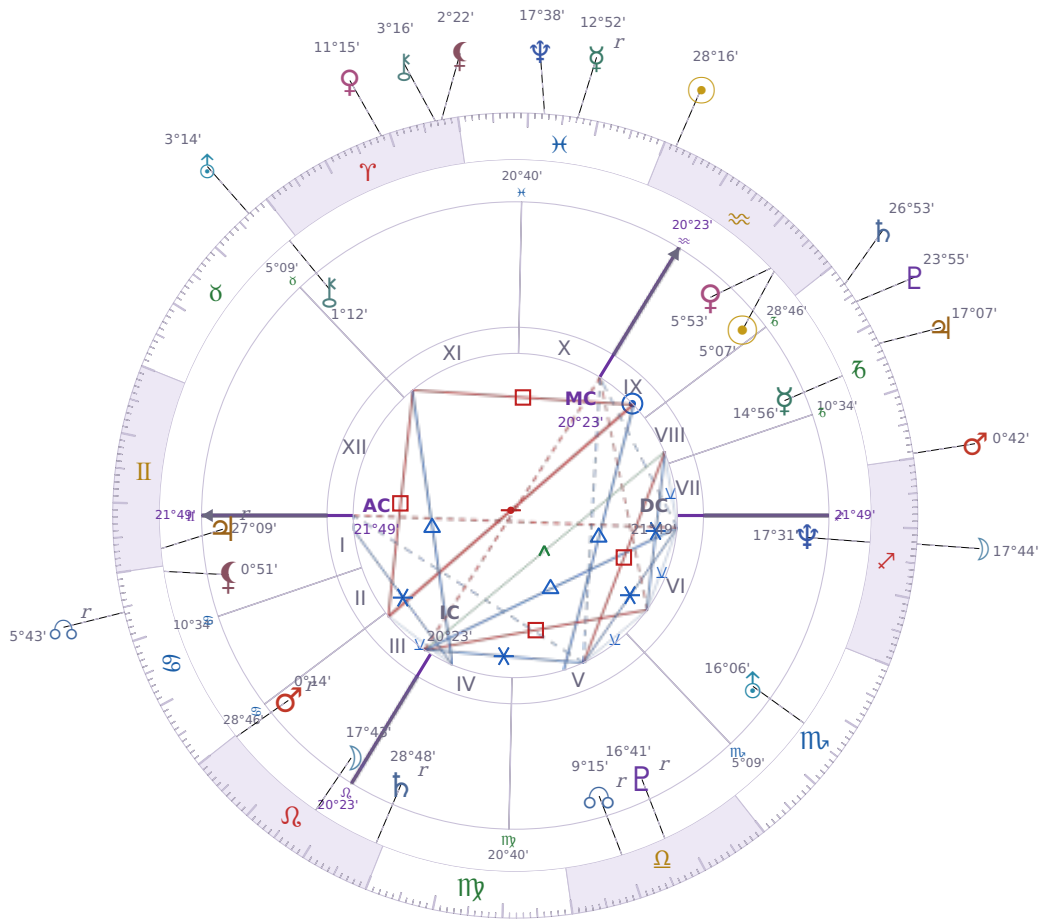

DAILY HOROSCOPE

Volodymyr Zelenskyy

President of Ukraine since 2019

♈ Aquarius January 25, 1978 14:00 Kryvyi Rih

Monday, 17 February 2020

TRANSITS FOR TODAY

☉ Sun	in ♈ Aquarius	28°16'40"
☾ Moon	in ♏ Sagittarius	17°44'50"
☿ Mercury	in ♉ Pisces Rx	12°52'16"
♀ Venus	in ♈ Aries	11°15'16"
♂ Mars	in ♐ Capricorn	0°42'02"
♃ Jupiter	in ♐ Capricorn	17°07'53"
♄ Saturn	in ♐ Capricorn	26°53'04"

♅ Uranus	in ♉ Taurus	3°14'50"
♆ Neptune	in ♓ Pisces	17°38'47"
♇ Pluto	in ♑ Capricorn	23°55'17"
♁ Chiron	in ♈ Aries	3°16'59"
♁ NNode	in ♋ Cancer Rx	5°43'27"
♁ Lilith	in ♈ Aries	2°22'25"

NATAL PLANETS

☉ Sun	in ♒ Aquarius	5°07'26"	IX
☾ Moon	in ♌ Leo	17°43'06"	III
☿ Mercury	in ♑ Capricorn	14°56'00"	VIII
♀ Venus	in ♒ Aquarius	5°53'27"	IX
♂ Mars	in ♌ Leo	0°14'40"	III Rx
♃ Jupiter	in ♊ Gemini	27°09'21"	I Rx
♄ Saturn	in ♌ Leo	28°48'50"	IV Rx
♅ Uranus	in ♏ Scorpio	16°06'59"	VI
♆ Neptune	in ♐ Sagittarius	17°31'24"	VI
♇ Pluto	in ♎ Libra	16°41'02"	V Rx
♁ Chiron	in ♉ Taurus	1°12'25"	XI
♁ North Node	in ♎ Libra	9°15'38"	V Rx
♁ Lilith	in ♋ Cancer	0°51'45"	I