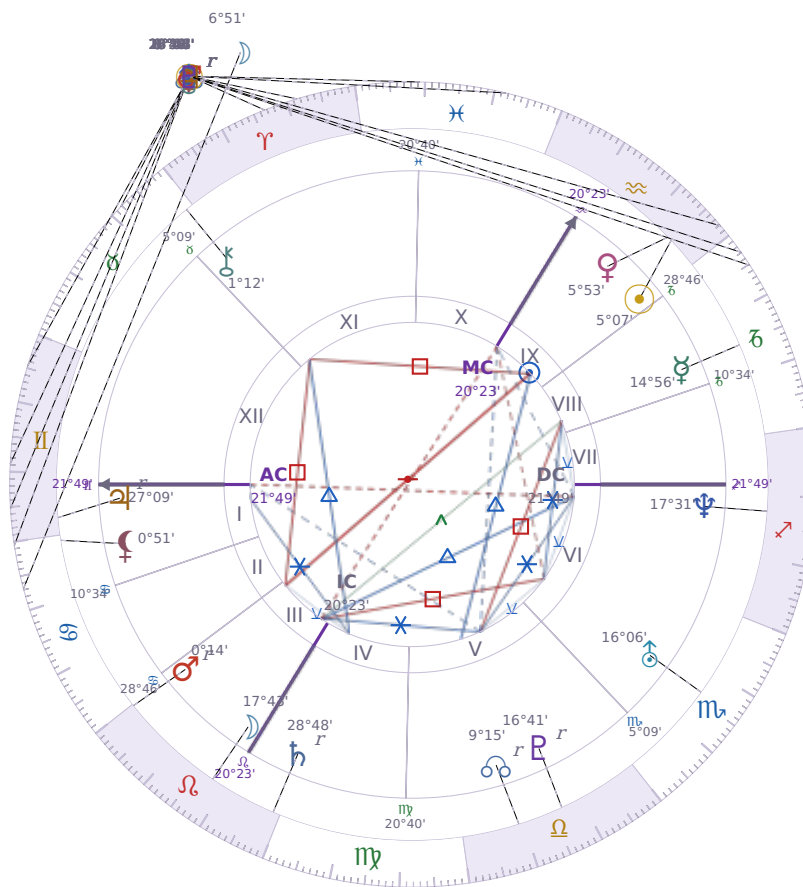

DAILY HOROSCOPE

Volodymyr Zelenskyy

President of Ukraine since 2019

♈ Aquarius January 25, 1978 14:00 Kryvyi Rih

Monday, 25 May 2020

TRANSITS FOR TODAY

☉ Sun	in ♊ Gemini	4°44'07"
☾ Moon	in ♋ Cancer	6°51'12"
☿ Mercury	in ♊ Gemini	25°16'44"
♀ Venus	in ♊ Gemini Rx	18°53'38"
♂ Mars	in ♋ Pisces	8°21'26"
♃ Jupiter	in ♑ Capricorn Rx	27°03'09"
♄ Saturn	in ♈ Aquarius Rx	1°47'27"

♅ Uranus	in ♉ Taurus	8°13'23"
♆ Neptune	in ♋ Pisces	20°44'17"
♇ Pluto	in ♏ Capricorn Rx	24°47'14"
♁ Chiron	in ♈ Aries	8°30'18"
♊ NNode	in ♋ Cancer Rx	0°32'02"
♁ Lilith	in ♈ Aries	13°21'15"

NATAL PLANETS