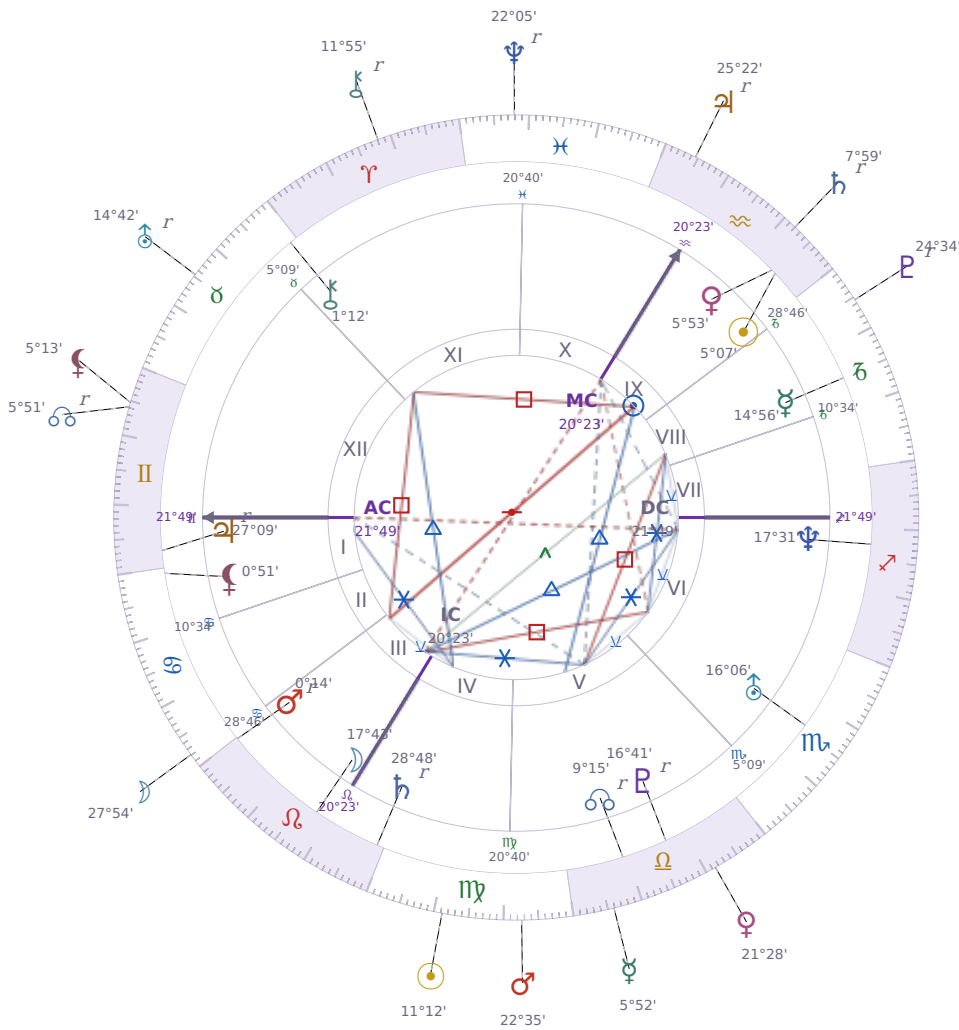

DAILY HOROSCOPE

Volodymyr Zelenskyy

President of Ukraine since 2019

♈ Aquarius January 25, 1978 14:00 Kryvyi Rih

Friday, 3 September 2021

TRANSITS FOR TODAY

☉ Sun	in ♍ Virgo	11°12'21"
☾ Moon	in ♋ Cancer	27°54'37"
☿ Mercury	in ♎ Libra	5°52'44"
♀ Venus	in ♎ Libra	21°28'44"
♂ Mars	in ♍ Virgo	22°35'33"
♃ Jupiter	in ♈ Aquarius Rx	25°22'33"
♄ Saturn	in ♈ Aquarius Rx	7°59'30"

♅ Uranus	in ♉ Taurus Rx	14°42'26"
♆ Neptune	in ♓ Pisces Rx	22°05'02"
♇ Pluto	in ♑ Capricorn Rx	24°34'08"
♁ Chiron	in ♈ Aries Rx	11°55'58"
♊ NNode	in ♊ Gemini Rx	5°51'31"
♁ Lilith	in ♊ Gemini	5°13'18"

NATAL PLANETS

☉ Sun	in ♒ Aquarius	5°07'26"	IX
☾ Moon	in ♌ Leo	17°43'06"	III
☿ Mercury	in ♑ Capricorn	14°56'00"	VIII
♀ Venus	in ♒ Aquarius	5°53'27"	IX
♂ Mars	in ♌ Leo	0°14'40"	III Rx
♃ Jupiter	in ♊ Gemini	27°09'21"	I Rx
♄ Saturn	in ♌ Leo	28°48'50"	IV Rx
♅ Uranus	in ♏ Scorpio	16°06'59"	VI
♆ Neptune	in ♏ Sagittarius	17°31'24"	VI
♇ Pluto	in ♎ Libra	16°41'02"	V Rx
♁ Chiron	in ♉ Taurus	1°12'25"	XI
♊ North Node	in ♎ Libra	9°15'38"	V Rx
♁ Lilith	in ♋ Cancer	0°51'45"	I