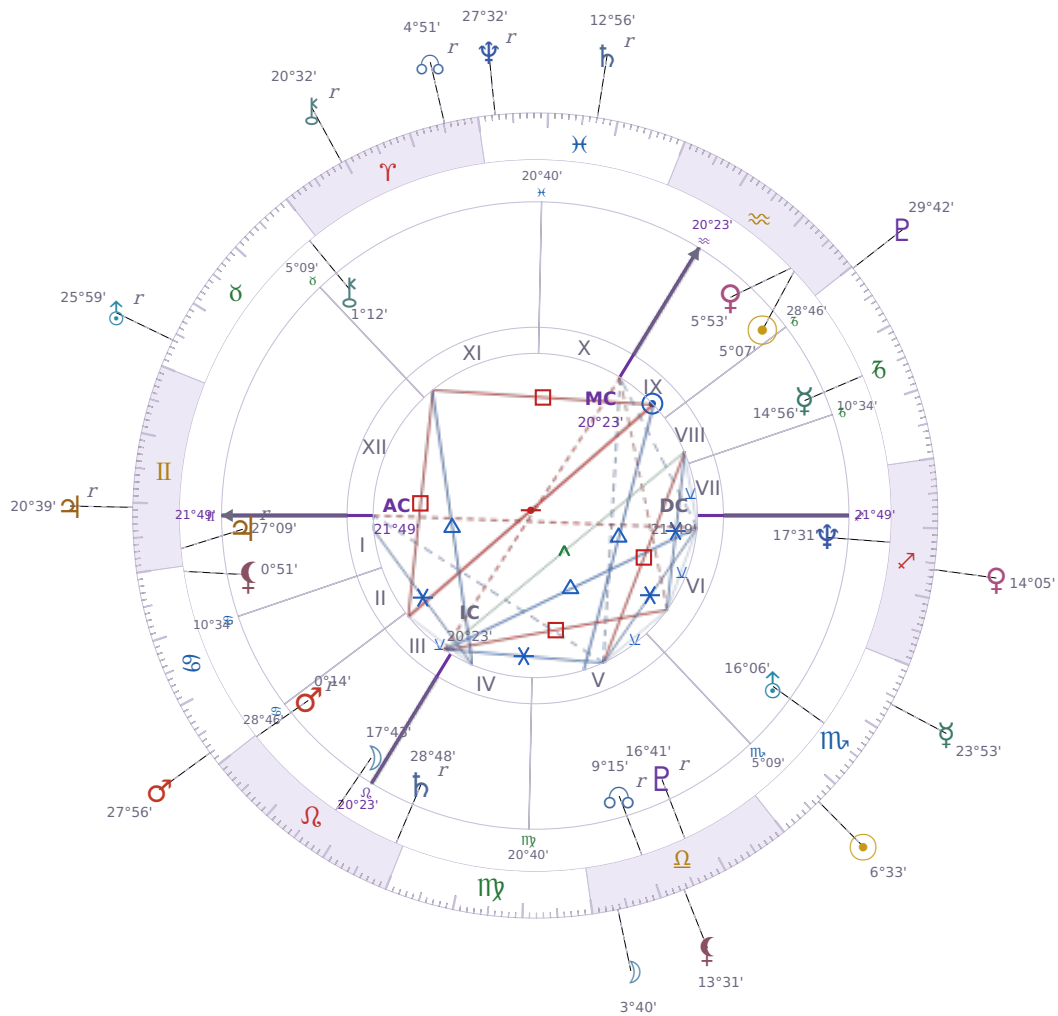

DAILY HOROSCOPE

Volodymyr Zelenskyy

President of Ukraine since 2019

♈ Aquarius January 25, 1978 14:00 Kryvyi Rih

Tuesday, 29 October 2024

TRANSITS FOR TODAY

☉ Sun	in ♏ Scorpio	6°33'22"
☾ Moon	in ♎ Libra	3°40'51"
☿ Mercury	in ♏ Scorpio	23°53'40"
♀ Venus	in ♏ Sagittarius	14°05'55"
♂ Mars	in ♋ Cancer	27°56'47"
♃ Jupiter	in ♊ Gemini Rx	20°39'33"
♄ Saturn	in ♋ Pisces Rx	12°56'48"

♅ Uranus	in	♉ Taurus Rx	25°59'53"
♆ Neptune	in	♓ Pisces Rx	27°33'00"
♇ Pluto	in	♑ Capricorn	29°42'54"
♁ Chiron	in	♈ Aries Rx	20°32'48"
♊ NNode	in	♈ Aries Rx	4°51'33"
♁ Lilith	in	♎ Libra	13°31'28"

NATAL PLANETS