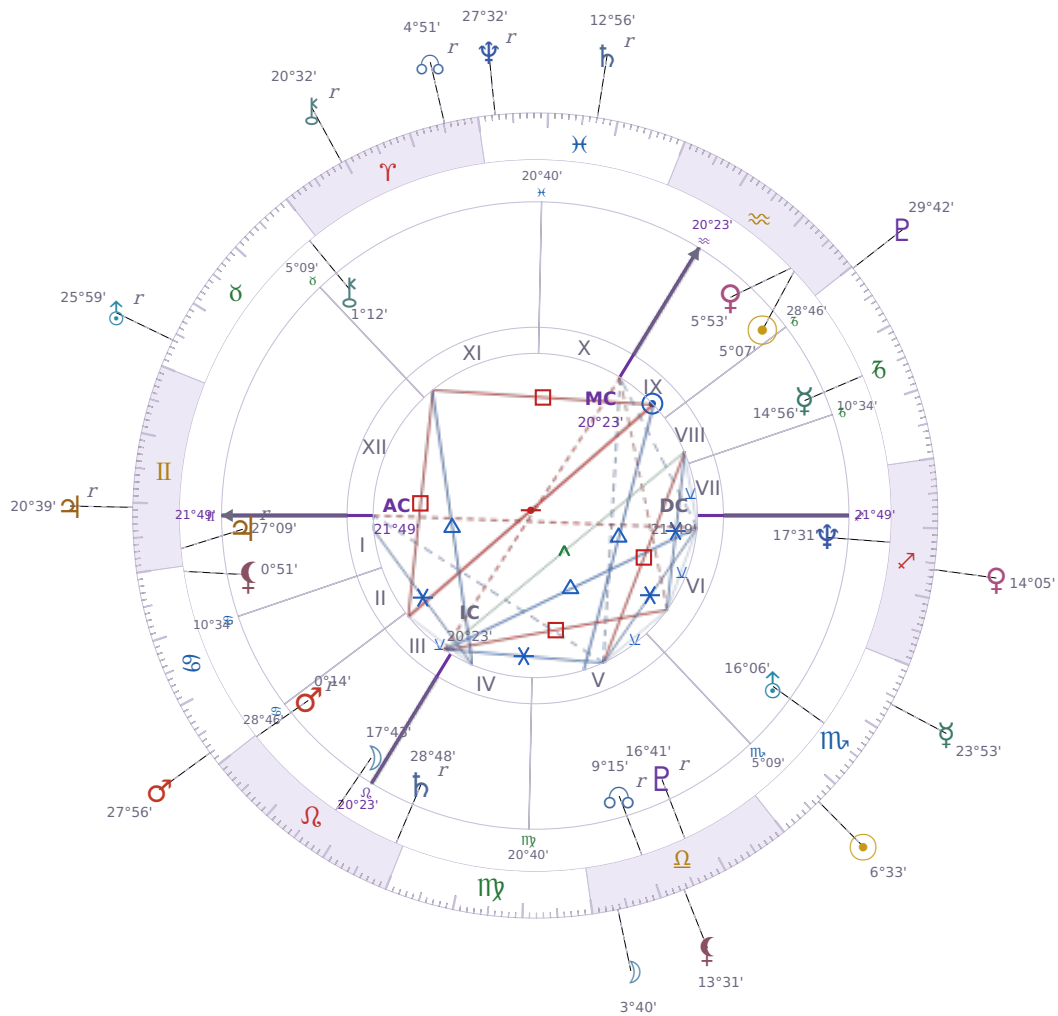

DAILY HOROSCOPE

Volodymyr Zelenskyy

President of Ukraine since 2019

♈ Aquarius January 25, 1978 14:00 Kryvyi Rih

Tuesday, 29 October 2024

TRANSITS FOR TODAY

☉ Sun	in ♏ Scorpio	6°33'22"
☾ Moon	in ♎ Libra	3°40'51"
☿ Mercury	in ♏ Scorpio	23°53'40"
♀ Venus	in ♐ Sagittarius	14°05'55"
♂ Mars	in ♋ Cancer	27°56'47"
♃ Jupiter	in ♊ Gemini Rx	20°39'33"
♄ Saturn	in ♓ Pisces Rx	12°56'48"

♅ Uranus	in	♉ Taurus Rx	25°59'53"
♆ Neptune	in	♓ Pisces Rx	27°33'00"
♇ Pluto	in	♑ Capricorn	29°42'54"
♁ Chiron	in	♈ Aries Rx	20°32'48"
♊ NNode	in	♈ Aries Rx	4°51'33"
♁ Lilith	in	♎ Libra	13°31'28"

NATAL PLANETS