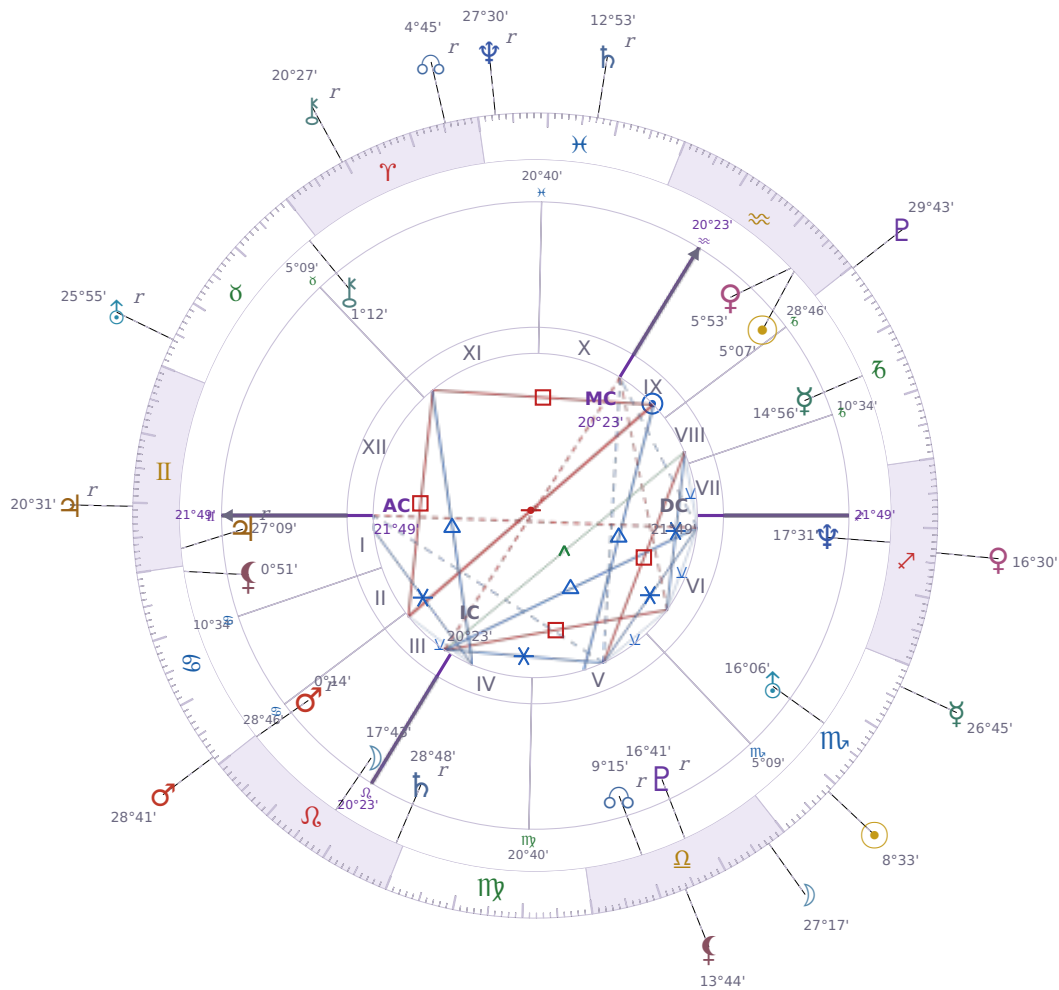

DAILY HOROSCOPE

## Volodymyr Zelenskyy

President of Ukraine since 2019

♈ Aquarius January 25, 1978 14:00 Kryvyi Rih

**Thursday, 31 October 2024**