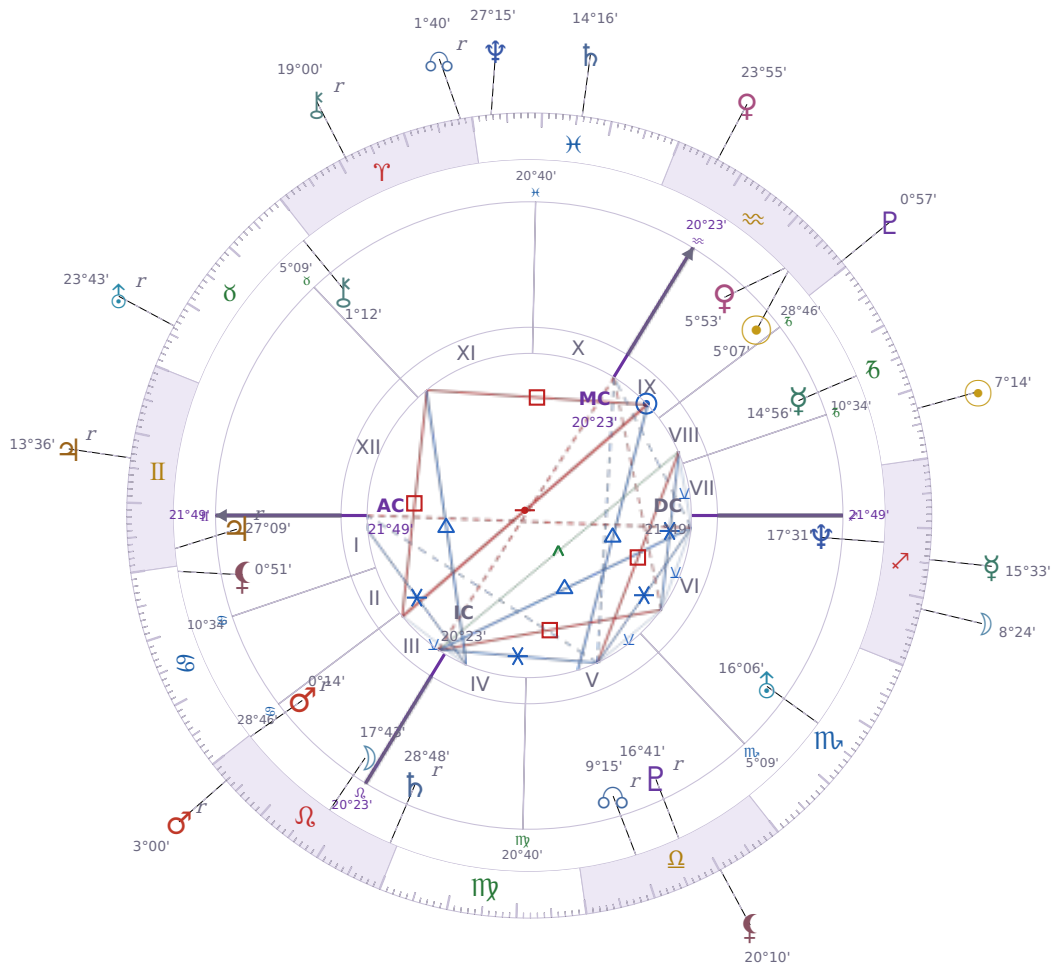

DAILY HOROSCOPE

Volodymyr Zelenskyy

President of Ukraine since 2019

♈ Aquarius January 25, 1978 14:00 Kryvyi Rih

Saturday, 28 December 2024

TRANSITS FOR TODAY

☉ Sun	in ♏ Capricorn	7°14'42"
☾ Moon	in ♏ Sagittarius	8°24'11"
☿ Mercury	in ♏ Sagittarius	15°33'02"
♀ Venus	in ♈ Aquarius	23°55'33"
♂ Mars	in ♌ Leo Rx	3°00'04"
♃ Jupiter	in ♊ Gemini Rx	13°36'07"
♄ Saturn	in ♋ Pisces	14°16'04"

♅ Uranus	in ♉ Taurus Rx	23°43'32"
♆ Neptune	in ♓ Pisces	27°15'10"
♇ Pluto	in ♒ Aquarius	0°57'30"
♁ Chiron	in ♈ Aries Rx	19°00'06"
♊ NNode	in ♈ Aries Rx	1°40'57"
♁ Lilith	in ♎ Libra	20°10'27"

## KEY TRANSIT FACTORS

### ♂ Mars ☐ Square ♁ natal Chiron ★

You're more irritable than usual right now, especially when someone points out a mistake or limitation of yours. **You push back harder and faster than normal**, defending yourself before you've even thought it through. Over the coming weeks, this defensive reaction will show you exactly where you're still tender about your own abilities or past failures.