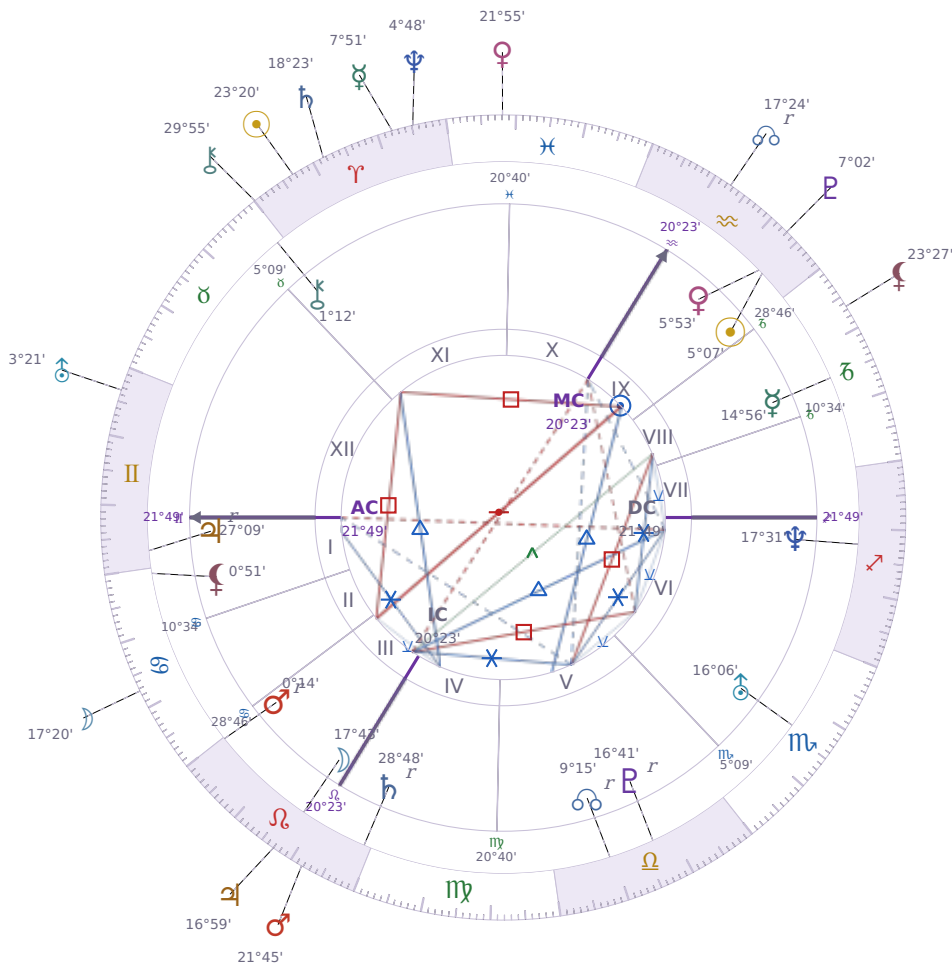

DAILY HOROSCOPE

Volodymyr Zelenskyy

President of Ukraine since 2019

♈ Aquarius January 25, 1978 14:00 Kryvyi Rih

Tuesday, 13 April 2027

TRANSITS FOR TODAY

☉ Sun	in ♈ Aries	23°20'38"
☾ Moon	in ♋ Cancer	17°20'57"
☿ Mercury	in ♈ Aries	7°51'18"
♀ Venus	in ♋ Pisces	21°55'44"
♂ Mars	in ♌ Leo	21°45'17"
♃ Jupiter	in ♌ Leo	16°59'45"
♄ Saturn	in ♈ Aries	18°23'48"

♅ Uranus	in ♊ Gemini	3°21'19"
♆ Neptune	in ♈ Aries	4°48'53"
♇ Pluto	in ♒ Aquarius	7°02'01"
♁ Chiron	in ♈ Aries	29°55'54"
♁ NNode	in ♒ Aquarius Rx	17°24'59"
♁ Lilith	in ♏ Capricorn	23°27'58"

NATAL PLANETS

☉ Sun	in ♒ Aquarius	5°07'26"	IX
☾ Moon	in ♌ Leo	17°43'06"	III
☿ Mercury	in ♏ Capricorn	14°56'00"	VIII
♀ Venus	in ♒ Aquarius	5°53'27"	IX
♂ Mars	in ♌ Leo	0°14'40"	III Rx
♃ Jupiter	in ♊ Gemini	27°09'21"	I Rx
♄ Saturn	in ♌ Leo	28°48'50"	IV Rx
♅ Uranus	in ♏ Scorpio	16°06'59"	VI
♆ Neptune	in ♐ Sagittarius	17°31'24"	VI
♇ Pluto	in ♎ Libra	16°41'02"	V Rx
♁ Chiron	in ♉ Taurus	1°12'25"	XI
♁ North Node	in ♎ Libra	9°15'38"	V Rx
♁ Lilith	in ♋ Cancer	0°51'45"	I

KEY DATE

♃ Jupiter stations Direct

Jupiter turning **direct again** means opportunities and decisions that felt stuck or unclear over the past months can finally move ahead with real momentum. What becomes **clearer now** is whether plans, applications, or deals are actually going to work — delays lift and you get actual answers instead of waiting. **Growth starts moving** in the areas where *Jupiter* sits in your chart, so watch for openings in money, work, relationships, or learning that were on pause during the retrograde.