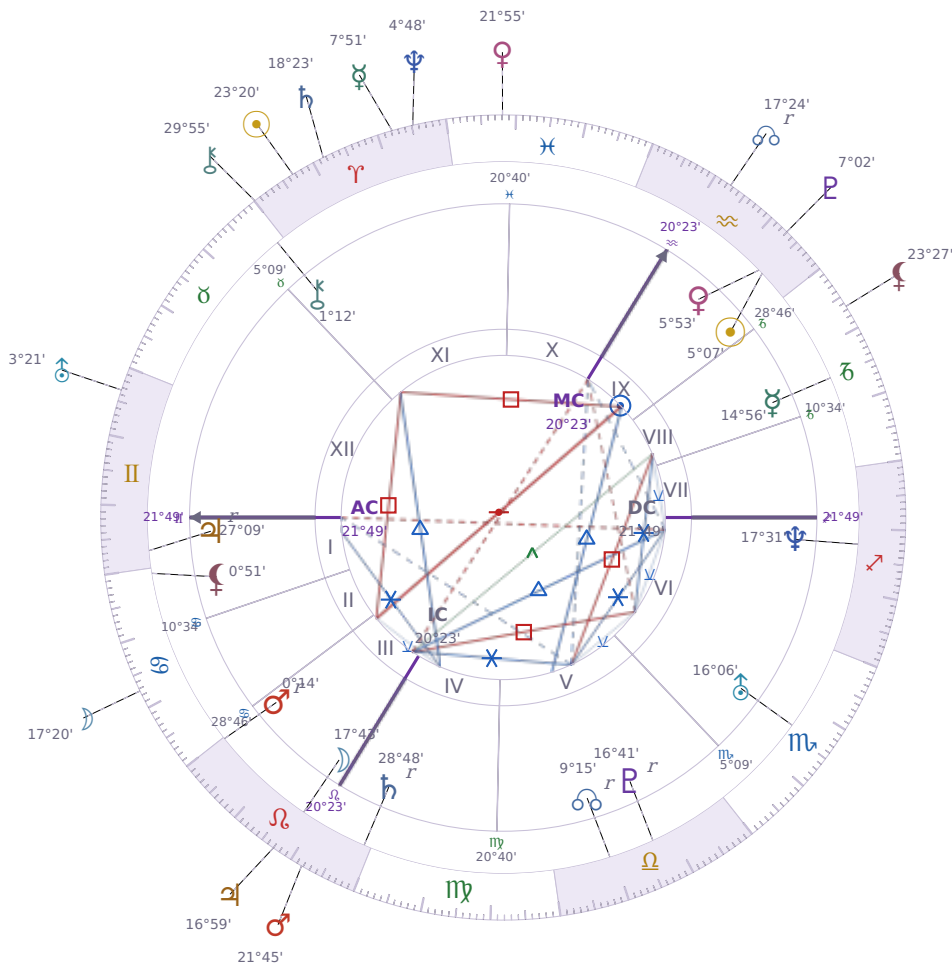

DAILY HOROSCOPE

Volodymyr Zelenskyy

President of Ukraine since 2019

♈ Aquarius January 25, 1978 14:00 Kryvyi Rih

Tuesday, 13 April 2027

TRANSITS FOR TODAY

☉ Sun	in ♈ Aries	23°20'38"
☾ Moon	in ♋ Cancer	17°20'57"
☿ Mercury	in ♈ Aries	7°51'18"
♀ Venus	in ♋ Pisces	21°55'44"
♂ Mars	in ♌ Leo	21°45'17"
♃ Jupiter	in ♌ Leo	16°59'45"
♄ Saturn	in ♈ Aries	18°23'48"

♅ Uranus	in ♊ Gemini	3°21'19"
♆ Neptune	in ♈ Aries	4°48'53"
♇ Pluto	in ♒ Aquarius	7°02'01"
♁ Chiron	in ♈ Aries	29°55'54"
♁ NNode	in ♒ Aquarius Rx	17°24'59"
♁ Lilith	in ♐ Capricorn	23°27'58"

NATAL PLANETS

☉ Sun	in ♒ Aquarius	5°07'26"	IX
☾ Moon	in ♌ Leo	17°43'06"	III
☿ Mercury	in ♐ Capricorn	14°56'00"	VIII
♀ Venus	in ♒ Aquarius	5°53'27"	IX
♂ Mars	in ♌ Leo	0°14'40"	III Rx
♃ Jupiter	in ♊ Gemini	27°09'21"	I Rx
♄ Saturn	in ♌ Leo	28°48'50"	IV Rx
♅ Uranus	in ♏ Scorpio	16°06'59"	VI
♆ Neptune	in ♐ Sagittarius	17°31'24"	VI
♇ Pluto	in ♎ Libra	16°41'02"	V Rx
♁ Chiron	in ♉ Taurus	1°12'25"	XI
♁ North Node	in ♎ Libra	9°15'38"	V Rx
♁ Lilith	in ♋ Cancer	0°51'45"	I

KEY DATE

♃ Jupiter stations Direct

Jupiter turning **direct again** means opportunities and decisions that felt stuck or unclear over the past months can finally move ahead with real momentum. What becomes **clearer now** is whether plans, applications, or deals are actually going to work — delays lift and you get actual answers instead of waiting. **Growth starts moving** in the areas where *Jupiter* sits in your chart, so watch for openings in money, work, relationships, or learning that were on pause during the retrograde.