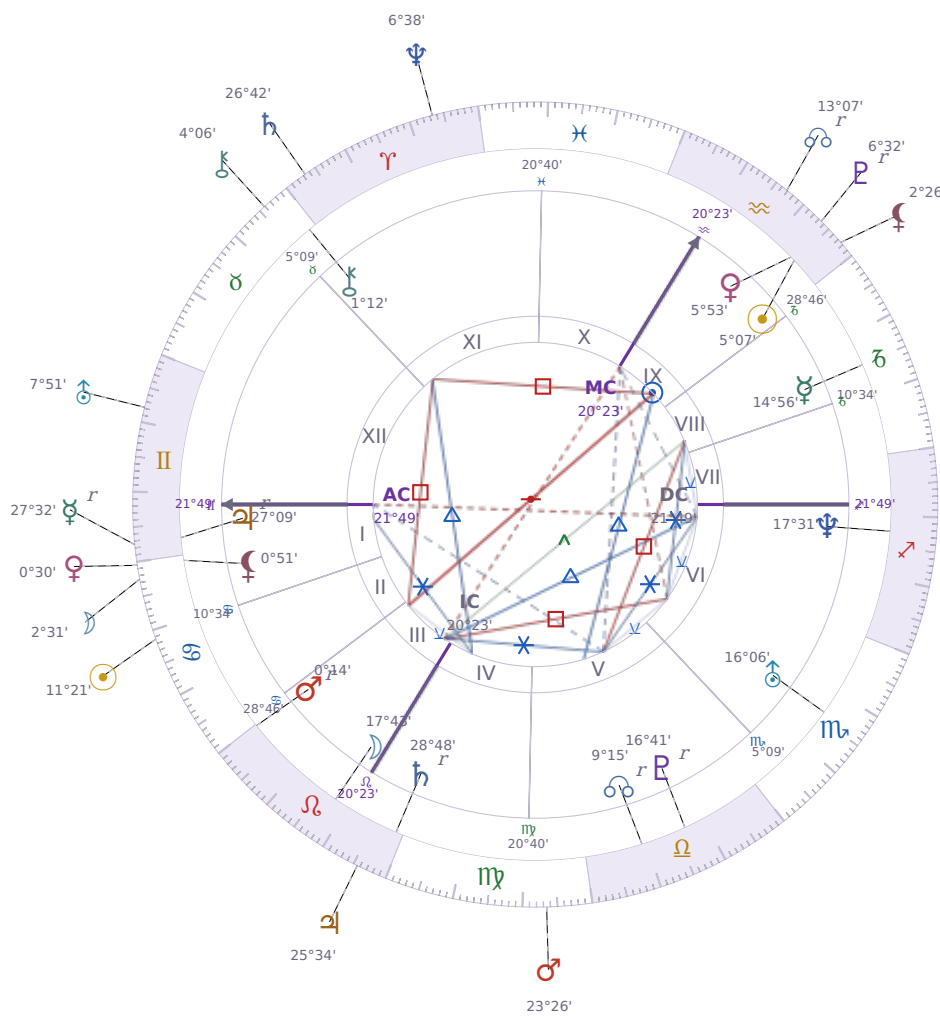

DAILY HOROSCOPE

## Volodymyr Zelenskyy

President of Ukraine since 2019

♈ Aquarius January 25, 1978 14:00 Kryvyi Rih

**Saturday, 3 July 2027**