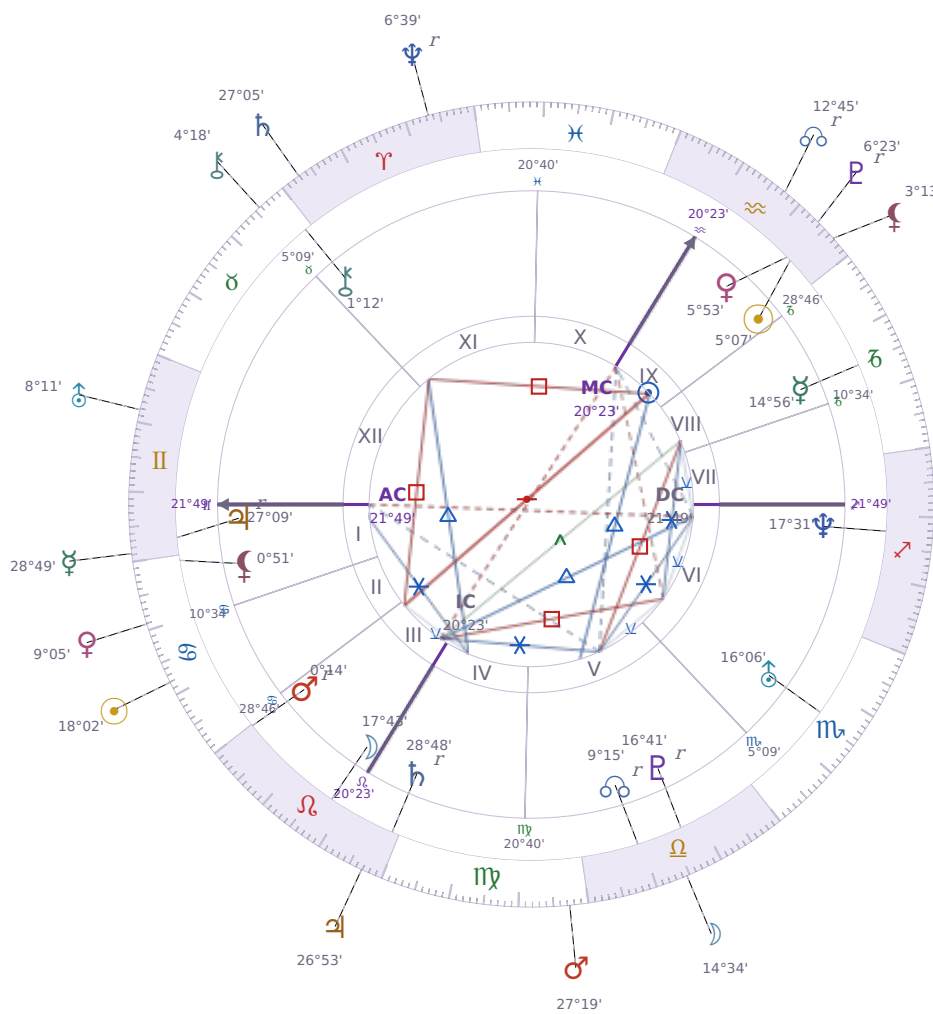

DAILY HOROSCOPE

## Volodymyr Zelenskyy

President of Ukraine since 2019

♈ Aquarius January 25, 1978 14:00 Kryvyi Rih

**Saturday, 10 July 2027**

### TRANSITS FOR TODAY

☉ Sun	in ♋ Cancer	18°02'06"
☾ Moon	in ♎ Libra	14°34'56"
☿ Mercury	in ♊ Gemini	28°49'14"
♀ Venus	in ♋ Cancer	9°05'14"
♂ Mars	in ♍ Virgo	27°19'09"
♃ Jupiter	in ♌ Leo	26°53'26"
♄ Saturn	in ♈ Aries	27°05'58"