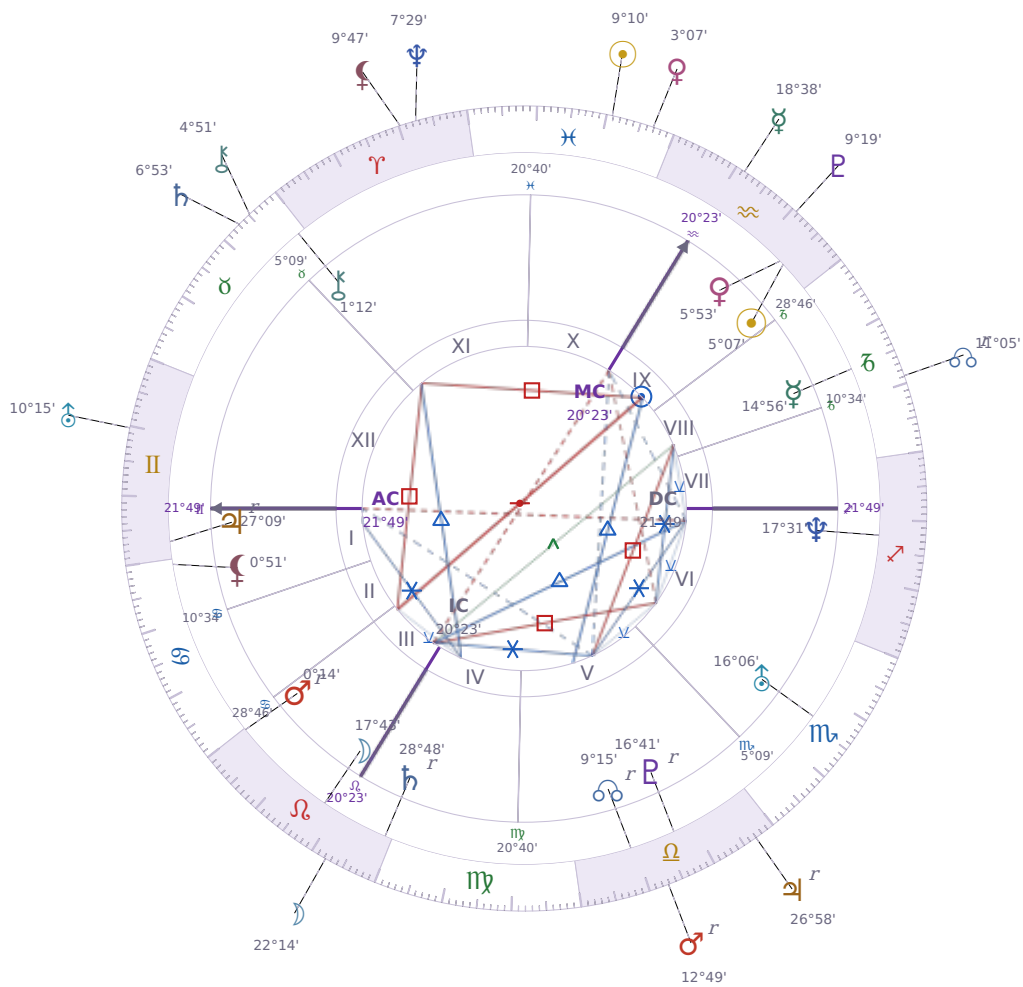

DAILY HOROSCOPE

Volodymyr Zelenskyy

President of Ukraine since 2019

♈ Aquarius January 25, 1978 14:00 Kryvyi Rih

Tuesday, 27 February 2029

TRANSITS FOR TODAY

☉ Sun	in ♓ Pisces	9°10'47"
☾ Moon	in ♌ Leo	22°14'22"
☿ Mercury	in ♈ Aquarius	18°38'47"
♀ Venus	in ♓ Pisces	3°07'19"
♂ Mars	in ♎ Libra Rx	12°49'25"
♃ Jupiter	in ♎ Libra Rx	26°58'17"
♄ Saturn	in ♉ Taurus	6°53'28"

♅ Uranus	in ♊ Gemini	10°15'37"
♆ Neptune	in ♈ Aries	7°29'03"
♇ Pluto	in ♒ Aquarius	9°19'52"
♁ Chiron	in ♉ Taurus	4°51'05"
♁ NNode	in ♑ Capricorn Rx	11°05'31"
♁ Lilith	in ♈ Aries	9°47'59"

NATAL PLANETS

☉ Sun	in ♒ Aquarius	5°07'26"	IX
☾ Moon	in ♌ Leo	17°43'06"	III
☿ Mercury	in ♑ Capricorn	14°56'00"	VIII
♀ Venus	in ♒ Aquarius	5°53'27"	IX
♂ Mars	in ♌ Leo	0°14'40"	III Rx
♃ Jupiter	in ♊ Gemini	27°09'21"	I Rx
♄ Saturn	in ♌ Leo	28°48'50"	IV Rx
♅ Uranus	in ♏ Scorpio	16°06'59"	VI
♆ Neptune	in ♐ Sagittarius	17°31'24"	VI
♇ Pluto	in ♎ Libra	16°41'02"	V Rx
♁ Chiron	in ♉ Taurus	1°12'25"	XI
♁ North Node	in ♎ Libra	9°15'38"	V Rx
♁ Lilith	in ♋ Cancer	0°51'45"	I

KEY TRANSIT FACTORS

♁ Chiron ☐ Square ☉ natal Sun ★

Over the coming weeks, you'll feel **self-doubt creeping into situations where you'd normally feel confident**. Small failures or critical feedback will sting more than usual, and you may withdraw from activities where you typically lead. This is *Chiron* square your *Sun* forcing you to notice where your confidence is fragile or built on shaky ground.