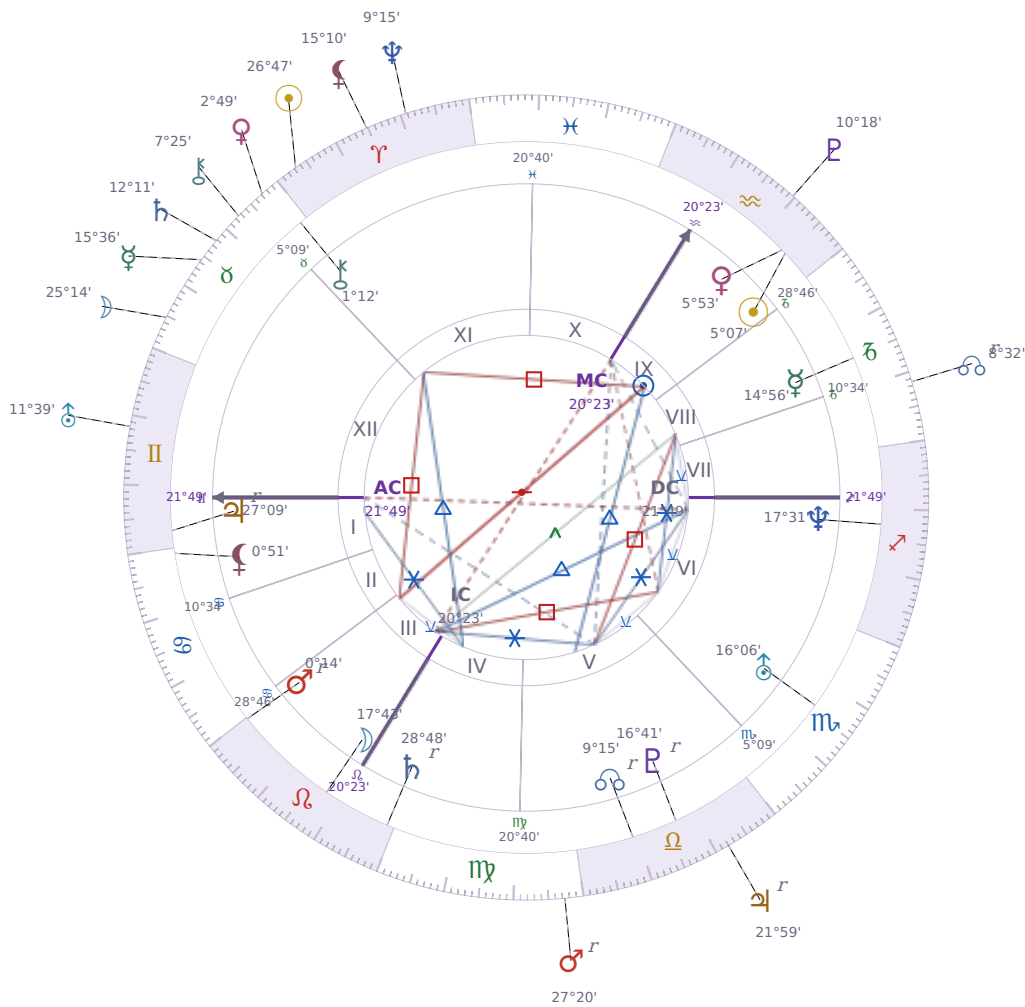

DAILY HOROSCOPE

Volodymyr Zelenskyy

President of Ukraine since 2019

♈ Aquarius January 25, 1978 14:00 Kryvyi Rih

Monday, 16 April 2029

TRANSITS FOR TODAY

☉ Sun	in ♈ Aries	26°47'04"
☾ Moon	in ♉ Taurus	25°14'38"
☿ Mercury	in ♉ Taurus	15°36'54"
♀ Venus	in ♉ Taurus	2°49'49"
♂ Mars	in ♍ Virgo Rx	27°20'09"
♃ Jupiter	in ♎ Libra Rx	21°59'11"
♄ Saturn	in ♉ Taurus	12°11'07"

♅ Uranus	in ♊ Gemini	11°39'11"
♆ Neptune	in ♈ Aries	9°15'26"
♇ Pluto	in ♒ Aquarius	10°18'48"
♁ Chiron	in ♉ Taurus	7°26'00"
♁ NNode	in ♑ Capricorn Rx	8°32'59"
♁ Lilith	in ♈ Aries	15°10'41"

NATAL PLANETS

★ = natal resonance — this transit echoes your birth chart, amplifying its influence

LUNAR DAY

Moon in ♉ Taurus · Day 3 / 30 · New Moon

The pace slows considerably during this transit as comfort and familiar surroundings take priority over efficiency. Resistance to change hardens, and any disruption to routine tends to provoke stubborn pushback.