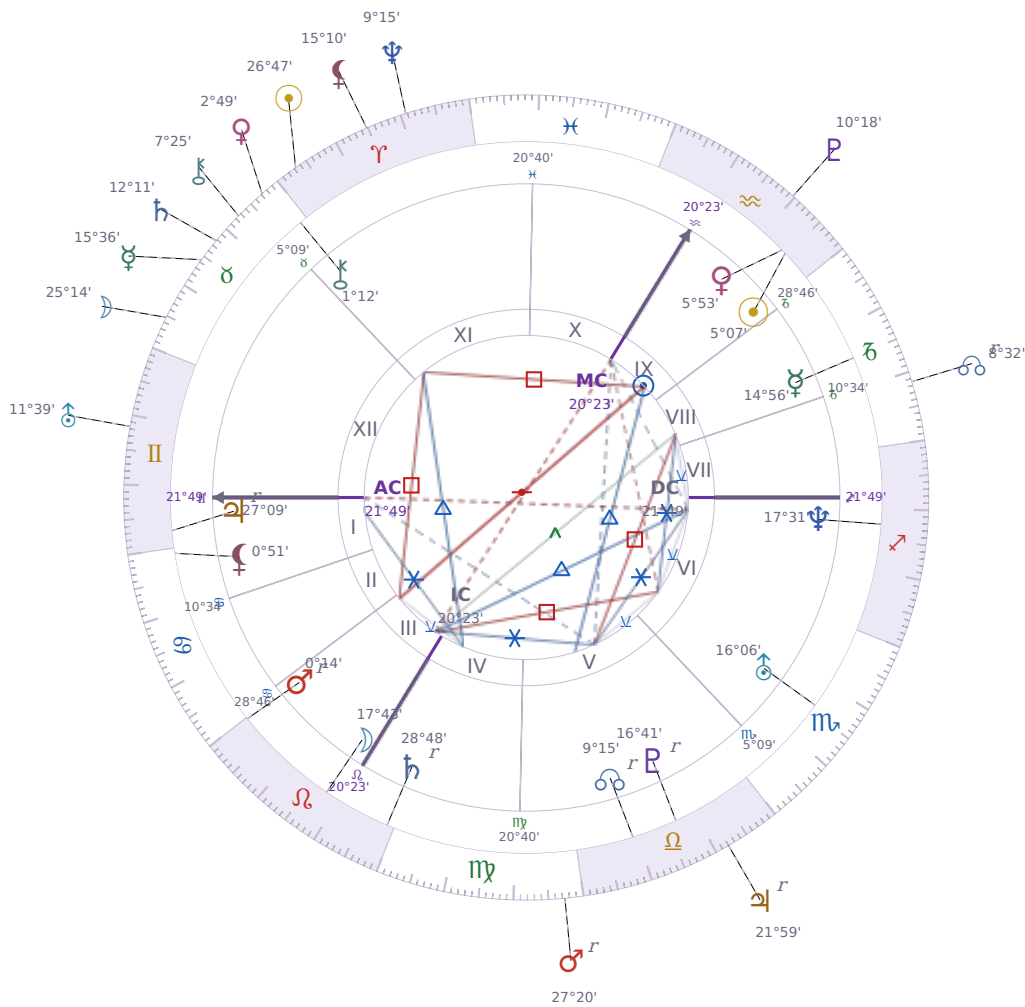

DAILY HOROSCOPE

## Volodymyr Zelenskyy

President of Ukraine since 2019

♈ Aquarius January 25, 1978 14:00 Kryvyi Rih

**Monday, 16 April 2029**