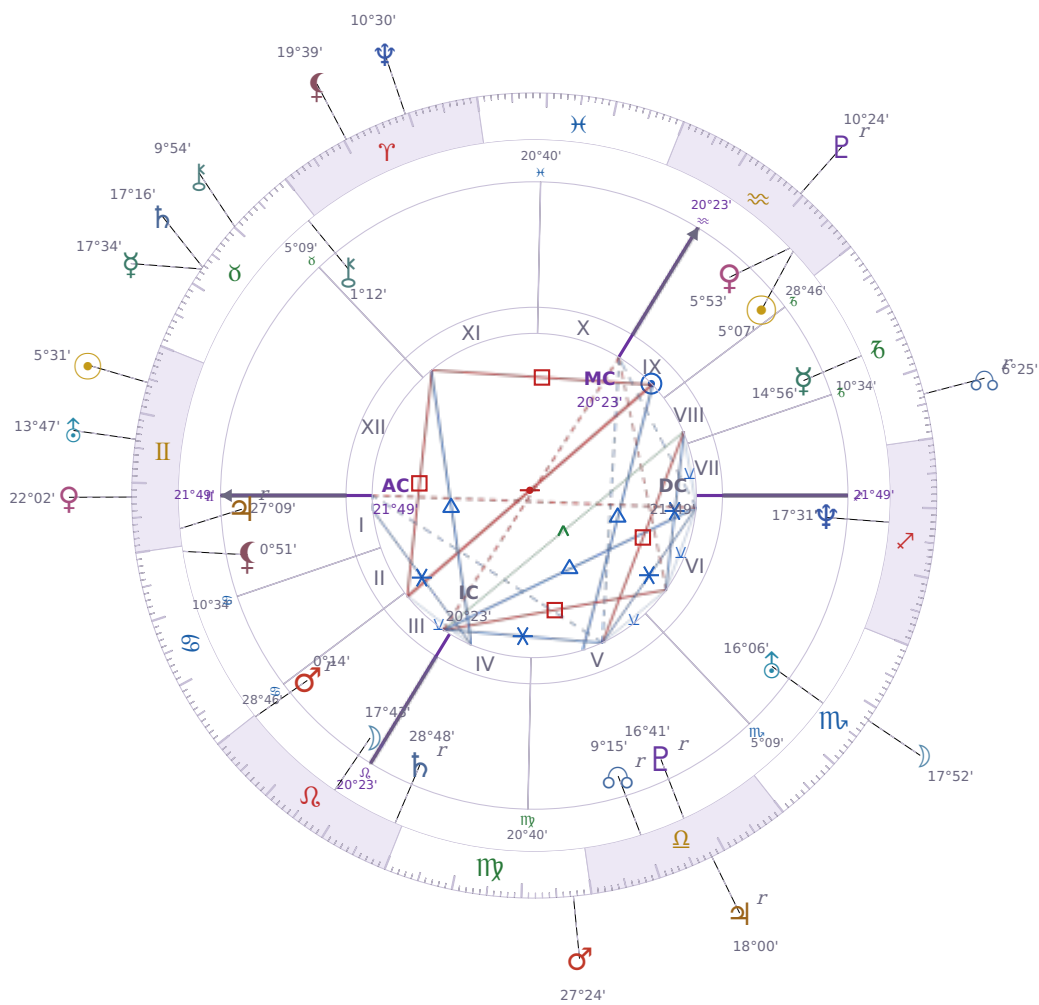

DAILY HOROSCOPE

Volodymyr Zelenskyy

President of Ukraine since 2019

♈ Aquarius January 25, 1978 14:00 Kryvyi Rih

Saturday, 26 May 2029

TRANSITS FOR TODAY

☉ Sun	in ♊ Gemini	5°31'42"
☾ Moon	in ♏ Scorpio	17°52'23"
☿ Mercury	in ♉ Taurus	17°34'44"
♀ Venus	in ♊ Gemini	22°02'38"
♂ Mars	in ♍ Virgo	27°24'18"
♃ Jupiter	in ♎ Libra Rx	18°00'46"
♄ Saturn	in ♉ Taurus	17°16'50"

♅ Uranus	in ♊ Gemini	13°47'26"
♆ Neptune	in ♈ Aries	10°30'59"
♇ Pluto	in ♒ Aquarius Rx	10°24'01"
♁ Chiron	in ♉ Taurus	9°54'48"
♋ NNode	in ♑ Capricorn Rx	6°25'54"
♁ Lilith	in ♈ Aries	19°39'34"

NATAL PLANETS