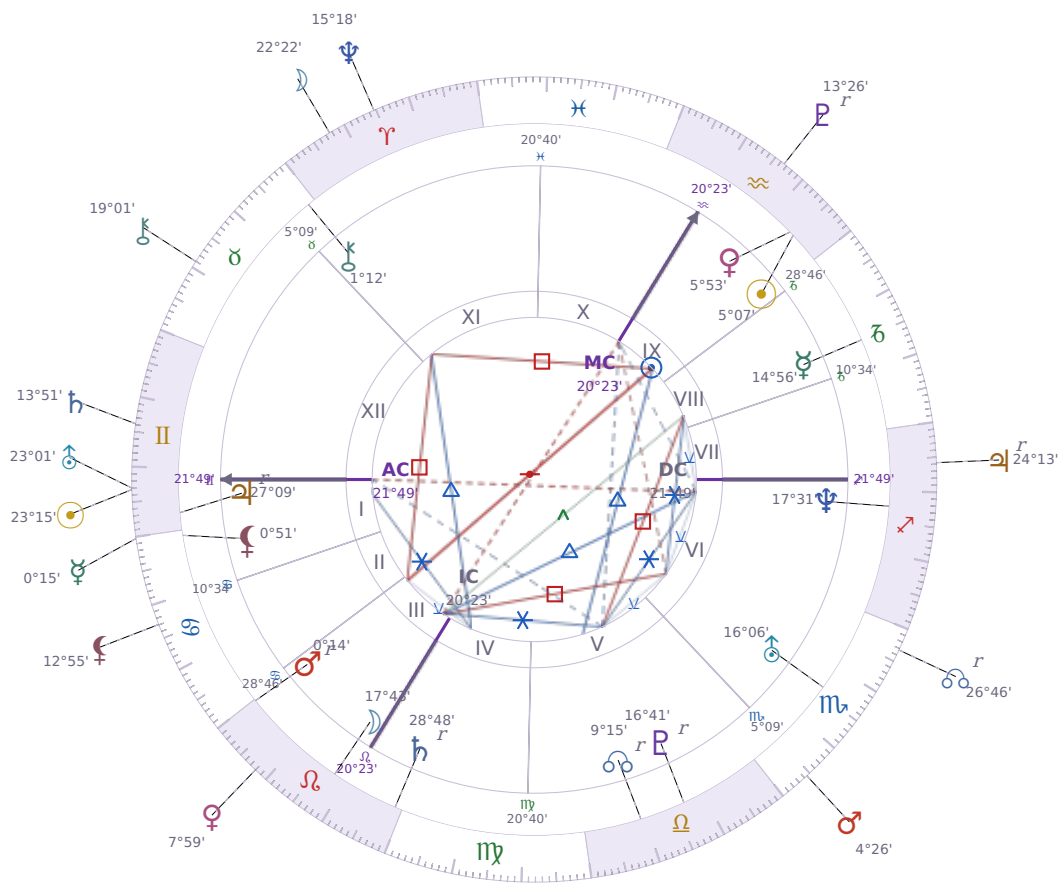

DAILY HOROSCOPE

## Volodymyr Zelenskyy

President of Ukraine since 2019

♈ Aquarius January 25, 1978 14:00 Kryvyi Rih

**Saturday, 14 June 2031**