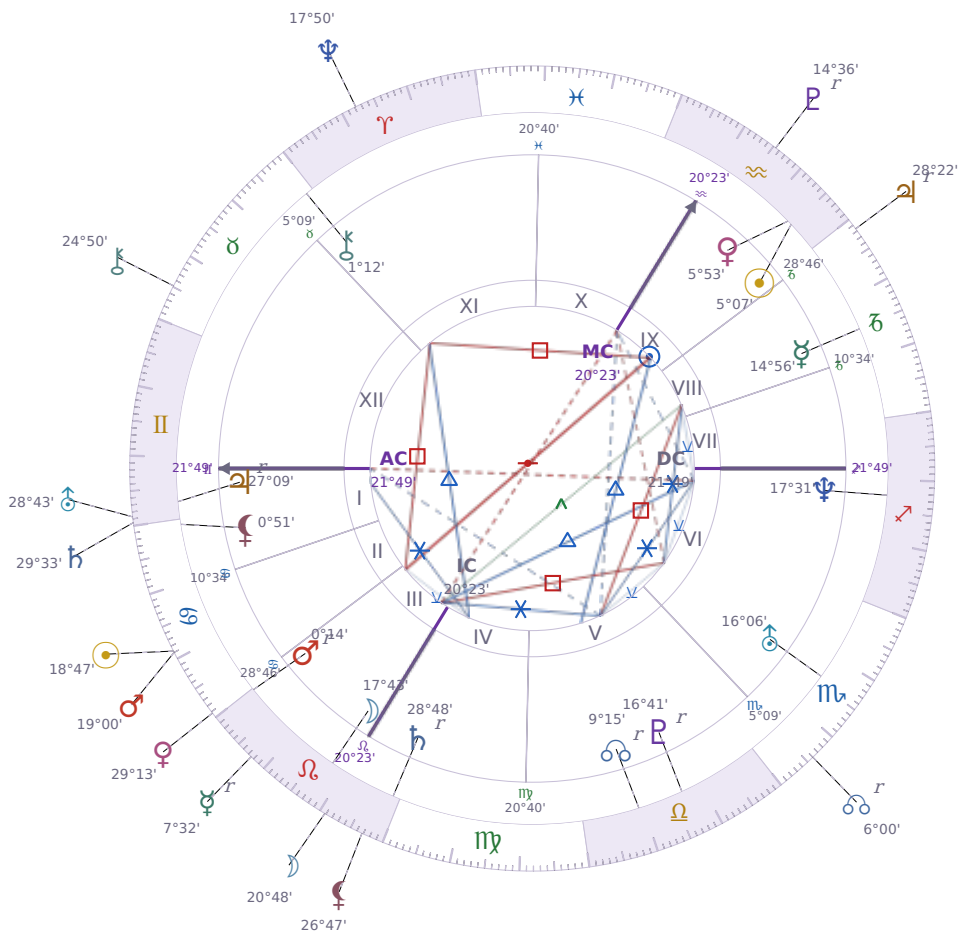

DAILY HOROSCOPE

## Volodymyr Zelenskyy

President of Ukraine since 2019

♈ Aquarius January 25, 1978 14:00 Kryvyi Rih

**Saturday, 10 July 2032**