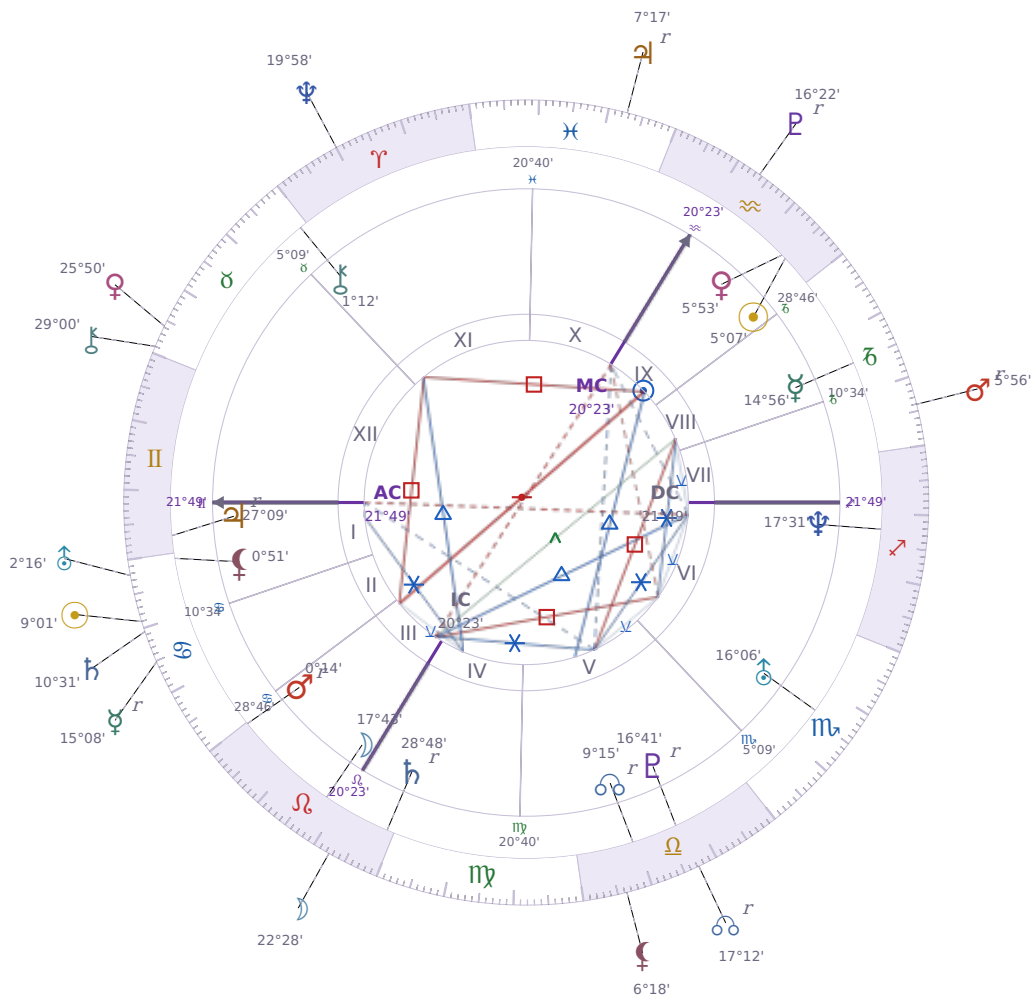

DAILY HOROSCOPE

## Volodymyr Zelenskyy

President of Ukraine since 2019

♈ Aquarius January 25, 1978 14:00 Kryvyi Rih

**Thursday, 30 June 2023**