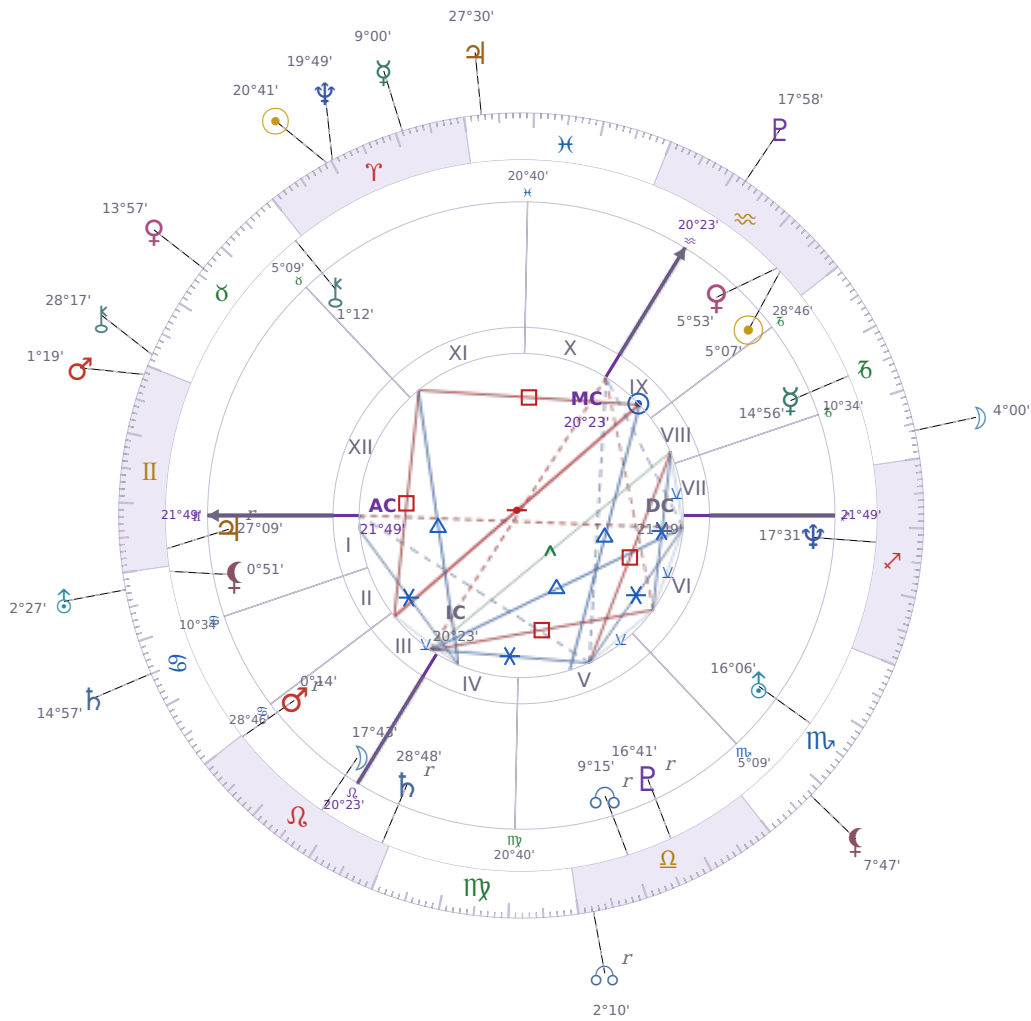

DAILY HOROSCOPE

## Volodymyr Zelenskyy

President of Ukraine since 2019

♈ Aquarius January 25, 1978 14:00 Kryvyi Rih

**Monday, 10 April 2024**