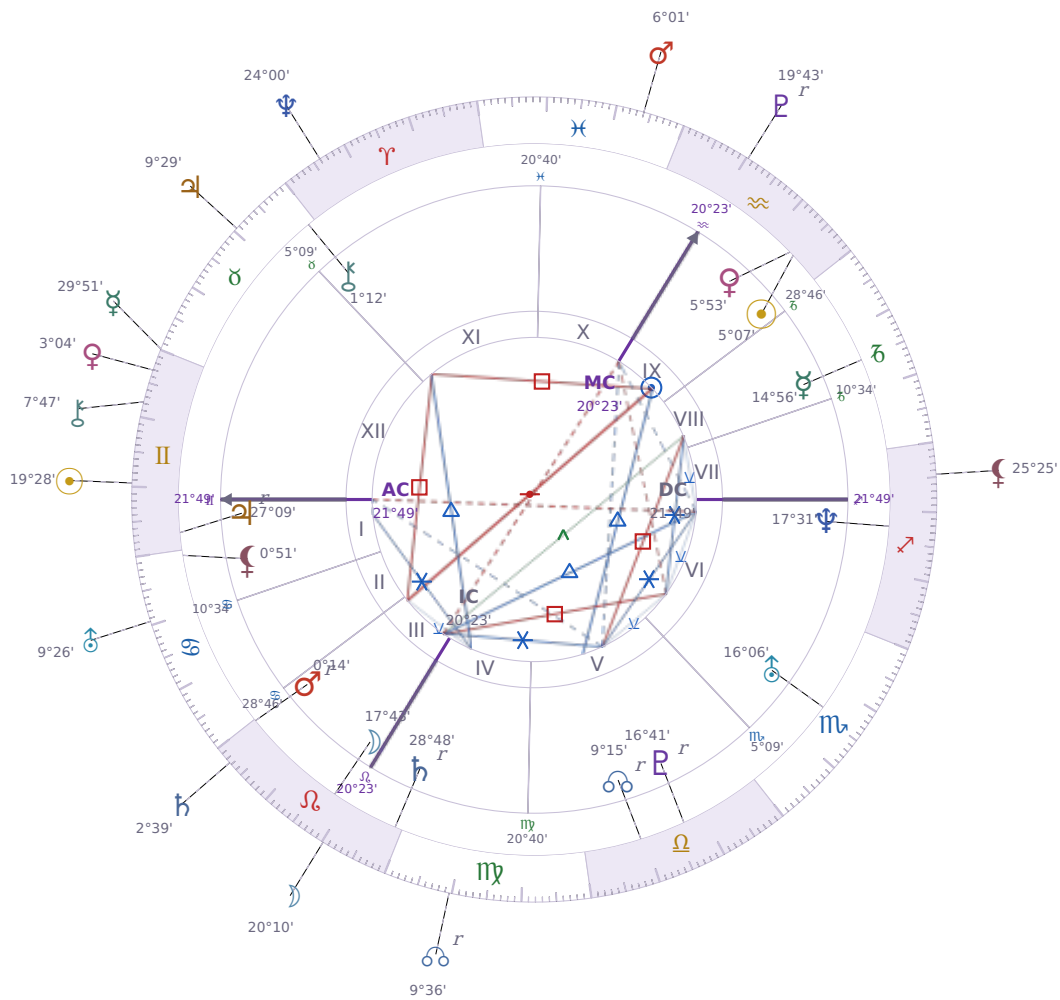

DAILY HOROSCOPE

## Volodymyr Zelenskyy

President of Ukraine since 2019

♈ Aquarius January 25, 1978 14:00 Kryvyi Rih

**Sunday, 10 June 2035**