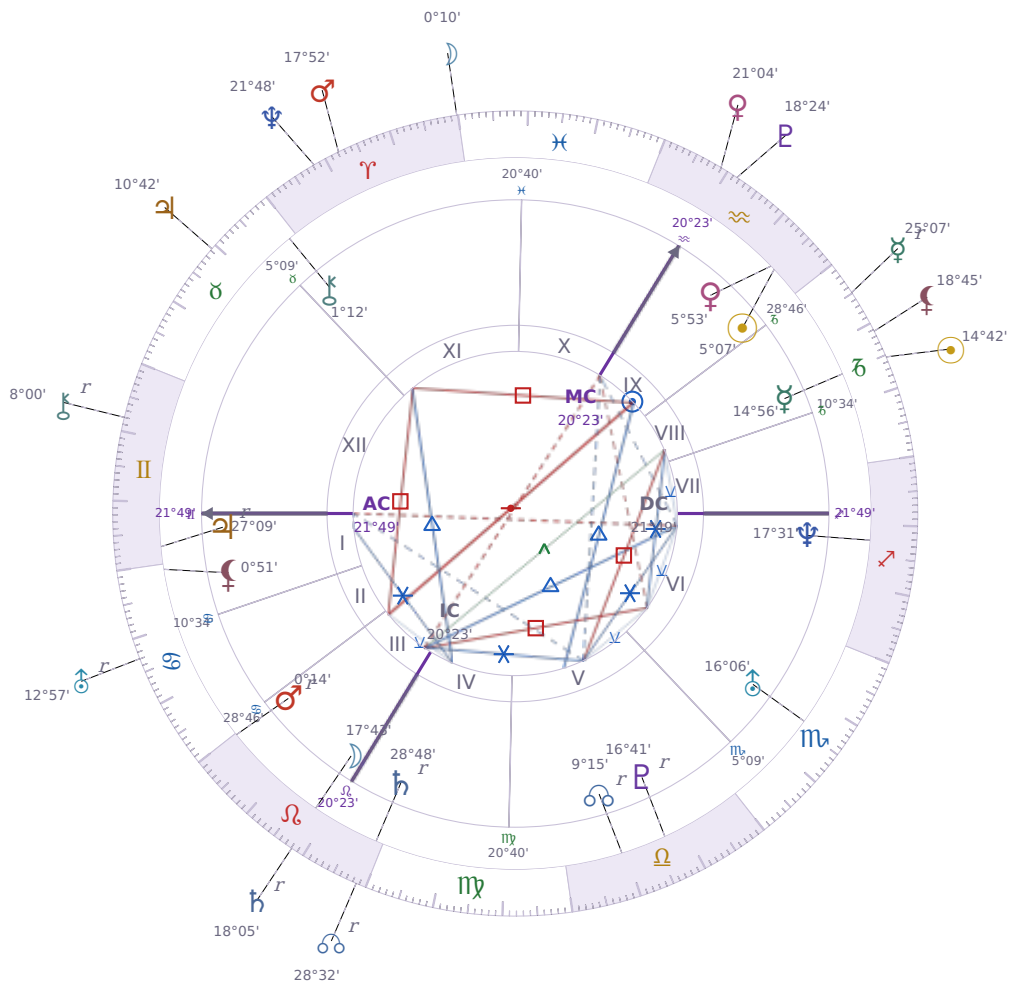

DAILY HOROSCOPE

Volodymyr Zelenskyy

President of Ukraine since 2019

♈ Aquarius January 25, 1978 14:00 Kryvyi Rih

Saturday, 5 January 2036

TRANSITS FOR TODAY

☉ Sun	in ♐ Capricorn	14°42'52"
☾ Moon	in ♈ Aries	0°10'53"
☿ Mercury	in ♐ Capricorn Rx	25°07'08"
♀ Venus	in ♈ Aquarius	21°04'29"
♂ Mars	in ♈ Aries	17°52'25"
♃ Jupiter	in ♉ Taurus	10°42'21"
♄ Saturn	in ♌ Leo Rx	18°05'29"

♅ Uranus	in ♋ Cancer	Rx	12°57'57"
♆ Neptune	in ♈ Aries		21°48'56"
♇ Pluto	in ♒ Aquarius		18°24'10"
♁ Chiron	in ♊ Gemini	Rx	8°00'24"
♁ NNode	in ♌ Leo	Rx	28°32'29"
♁ Lilith	in ♏ Capricorn		18°45'14"

NATAL PLANETS

KEY DATE

♃ Jupiter stations Direct

Jupiter turning **direct again** means opportunities and decisions that felt stuck or unclear over the past months can finally move ahead with real momentum. What becomes **clearer now** is whether plans, applications, or deals are actually going to work — delays lift and you get actual answers instead of waiting. **Growth starts moving** in the areas where *Jupiter* sits in your chart, so watch for openings in money, work, relationships, or learning that were on pause during the retrograde.