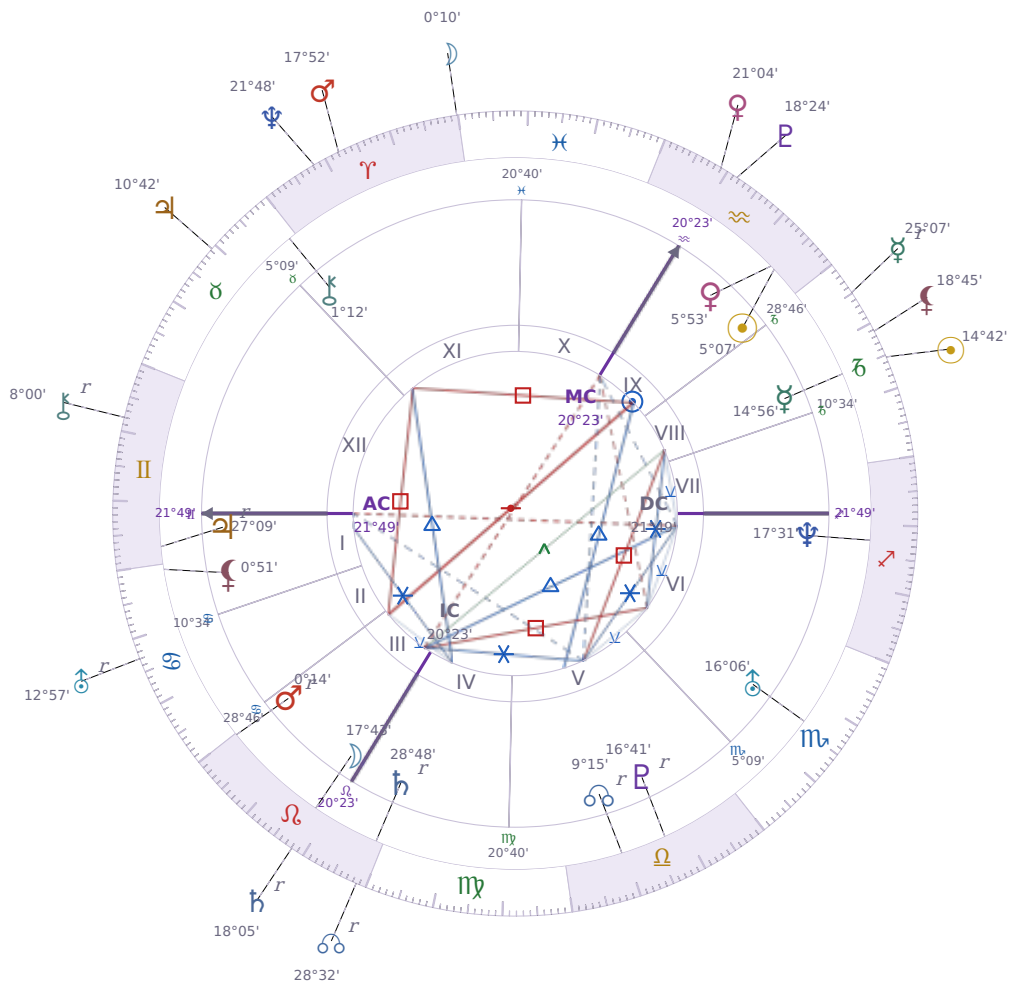

DAILY HOROSCOPE

Volodymyr Zelenskyy

President of Ukraine since 2019

♈ Aquarius January 25, 1978 14:00 Kryvyi Rih

Saturday, 5 January 2036

TRANSITS FOR TODAY

☉ Sun	in ♑ Capricorn	14°42'52"
☾ Moon	in ♈ Aries	0°10'53"
☿ Mercury	in ♑ Capricorn Rx	25°07'08"
♀ Venus	in ♈ Aquarius	21°04'29"
♂ Mars	in ♈ Aries	17°52'25"
♃ Jupiter	in ♉ Taurus	10°42'21"
♄ Saturn	in ♌ Leo Rx	18°05'29"

♅ Uranus	in ♋ Cancer	Rx	12°57'57"
♆ Neptune	in ♈ Aries		21°48'56"
♇ Pluto	in ♒ Aquarius		18°24'10"
♁ Chiron	in ♊ Gemini	Rx	8°00'24"
♁ NNode	in ♌ Leo	Rx	28°32'29"
♁ Lilith	in ♐ Capricorn		18°45'14"

NATAL PLANETS

KEY DATE

♃ Jupiter stations Direct

Jupiter turning **direct again** means opportunities and decisions that felt stuck or unclear over the past months can finally move ahead with real momentum. What becomes **clearer now** is whether plans, applications, or deals are actually going to work — delays lift and you get actual answers instead of waiting. **Growth starts moving** in the areas where *Jupiter* sits in your chart, so watch for openings in money, work, relationships, or learning that were on pause during the retrograde.