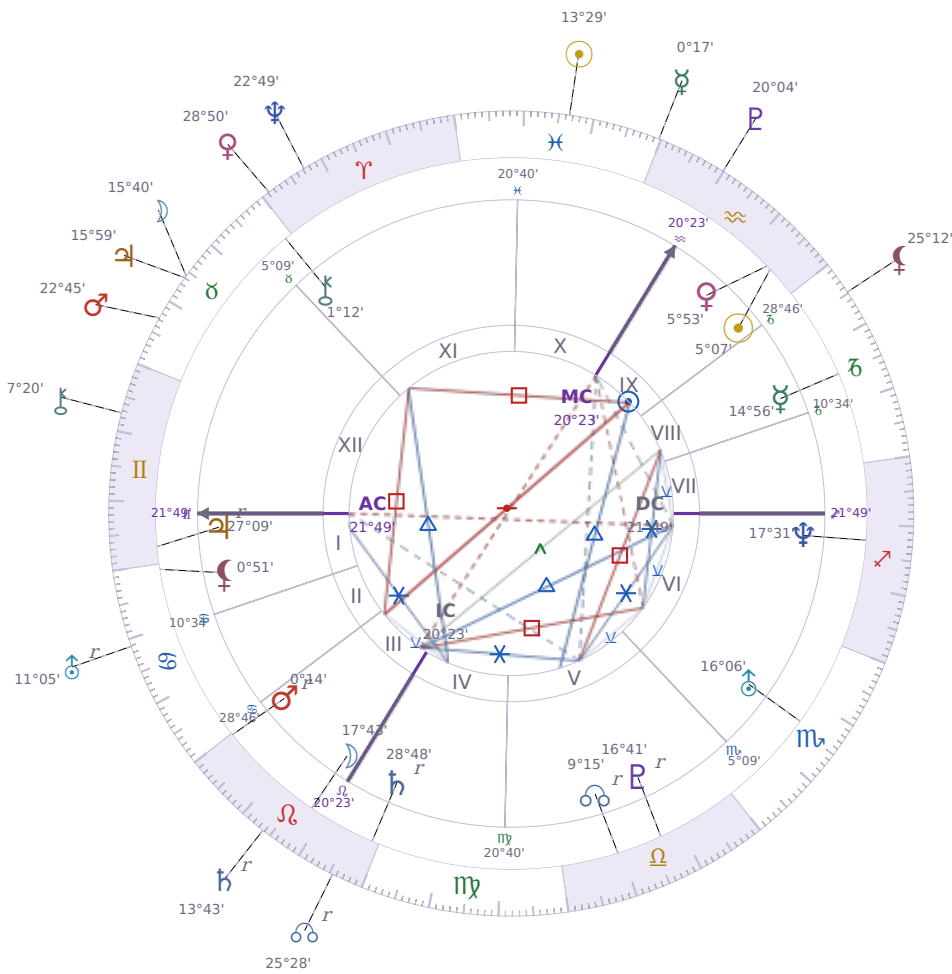

DAILY HOROSCOPE

Volodymyr Zelenskyy

President of Ukraine since 2019

♈ Aquarius January 25, 1978 14:00 Kryvyi Rih

Monday, 3 March 2036

TRANSITS FOR TODAY

☉ Sun	in ♓ Pisces	13°29'18"
☾ Moon	in ♉ Taurus	15°40'05"
☿ Mercury	in ♓ Pisces	0°17'41"
♀ Venus	in ♈ Aries	28°50'42"
♂ Mars	in ♉ Taurus	22°45'59"
♃ Jupiter	in ♉ Taurus	15°59'17"
♄ Saturn	in ♌ Leo Rx	13°43'30"

♅ Uranus	in ♋ Cancer	Rx	11°05'16"
♆ Neptune	in ♈ Aries		22°49'59"
♇ Pluto	in ♒ Aquarius		20°04'16"
♁ Chiron	in ♊ Gemini		7°20'17"
♁ NNode	in ♌ Leo	Rx	25°28'12"
♁ Lilith	in ♏ Capricorn		25°12'08"

NATAL PLANETS

☉ Sun	in ♒ Aquarius		5°07'26"	IX
☾ Moon	in ♌ Leo		17°43'06"	III
☿ Mercury	in ♏ Capricorn		14°56'00"	VIII
♀ Venus	in ♒ Aquarius		5°53'27"	IX
♂ Mars	in ♌ Leo		0°14'40"	III Rx
♃ Jupiter	in ♊ Gemini		27°09'21"	I Rx
♄ Saturn	in ♌ Leo		28°48'50"	IV Rx
♅ Uranus	in ♏ Scorpio		16°06'59"	VI
♆ Neptune	in ♐ Sagittarius		17°31'24"	VI
♇ Pluto	in ♎ Libra		16°41'02"	V Rx
♁ Chiron	in ♉ Taurus		1°12'25"	XI
♁ North Node	in ♎ Libra		9°15'38"	V Rx
♁ Lilith	in ♋ Cancer		0°51'45"	I

KEY DATE

☿ Mercury enters ♋ Pisces

Mercury in *Pisces* makes your thinking **slower and less direct** — you'll notice yourself taking longer to find the right words, or changing your mind mid-conversation. In work and daily tasks, this transit rewards **intuition and pattern-spotting** over step-by-step logic, so you might solve problems by sensing what feels right rather than working through details. Relationships often improve because you're more **willing to listen without interrupting** and pick up on what people aren't saying aloud, though you may struggle to explain your own point clearly.