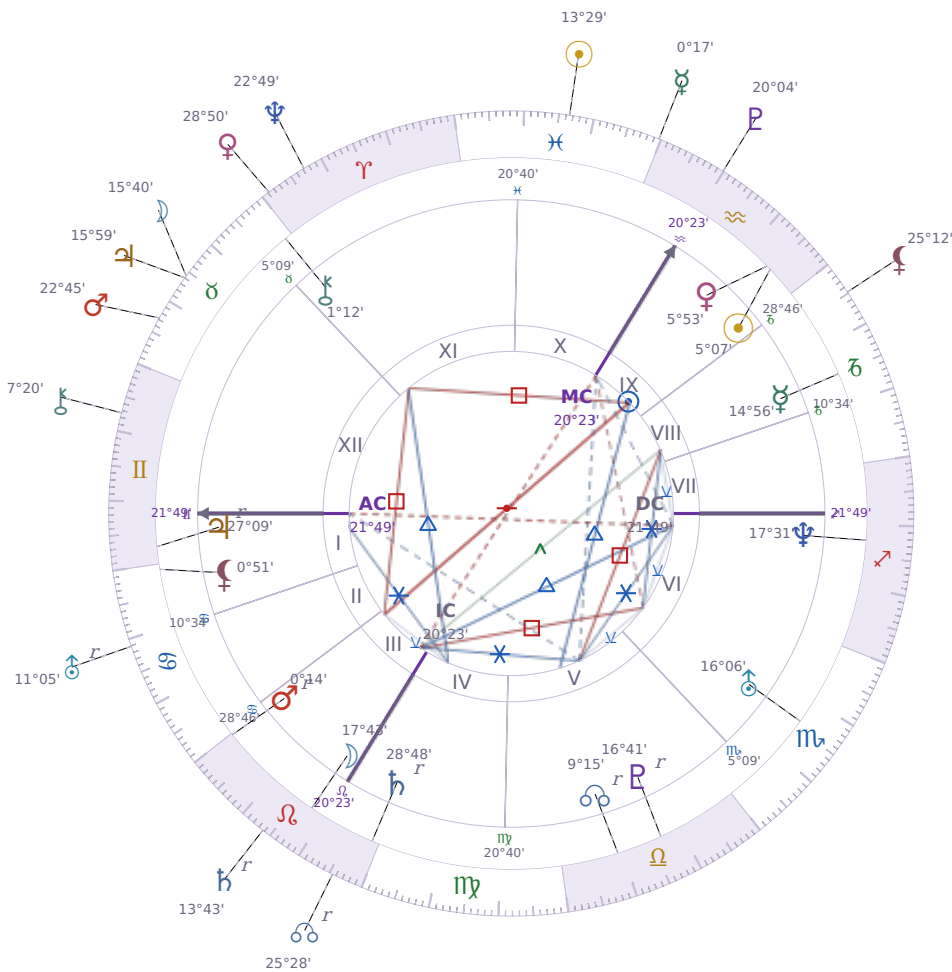

DAILY HOROSCOPE

Volodymyr Zelenskyy

President of Ukraine since 2019

♈ Aquarius January 25, 1978 14:00 Kryvyi Rih

Monday, 3 March 2036

TRANSITS FOR TODAY

☉ Sun	in ♓ Pisces	13°29'18"
☾ Moon	in ♉ Taurus	15°40'05"
☿ Mercury	in ♓ Pisces	0°17'41"
♀ Venus	in ♈ Aries	28°50'42"
♂ Mars	in ♉ Taurus	22°45'59"
♃ Jupiter	in ♉ Taurus	15°59'17"
♄ Saturn	in ♌ Leo Rx	13°43'30"

♅ Uranus	in ♋ Cancer	Rx	11°05'16"
♆ Neptune	in ♈ Aries		22°49'59"
♇ Pluto	in ♒ Aquarius		20°04'16"
♁ Chiron	in ♊ Gemini		7°20'17"
♁ NNode	in ♌ Leo	Rx	25°28'12"
♁ Lilith	in ♏ Capricorn		25°12'08"

NATAL PLANETS

☉ Sun	in ♒ Aquarius		5°07'26"	IX
☾ Moon	in ♌ Leo		17°43'06"	III
☿ Mercury	in ♏ Capricorn		14°56'00"	VIII
♀ Venus	in ♒ Aquarius		5°53'27"	IX
♂ Mars	in ♌ Leo		0°14'40"	III Rx
♃ Jupiter	in ♊ Gemini		27°09'21"	I Rx
♄ Saturn	in ♌ Leo		28°48'50"	IV Rx
♅ Uranus	in ♏ Scorpio		16°06'59"	VI
♆ Neptune	in ♐ Sagittarius		17°31'24"	VI
♇ Pluto	in ♎ Libra		16°41'02"	V Rx
♁ Chiron	in ♉ Taurus		1°12'25"	XI
♁ North Node	in ♎ Libra		9°15'38"	V Rx
♁ Lilith	in ♋ Cancer		0°51'45"	I

KEY DATE

☿ Mercury enters ♋ Pisces

Mercury in *Pisces* makes your thinking **slower and less direct** — you'll notice yourself taking longer to find the right words, or changing your mind mid-conversation. In work and daily tasks, this transit rewards **intuition and pattern-spotting** over step-by-step logic, so you might solve problems by sensing what feels right rather than working through details. Relationships often improve because you're more **willing to listen without interrupting** and pick up on what people aren't saying aloud, though you may struggle to explain your own point clearly.