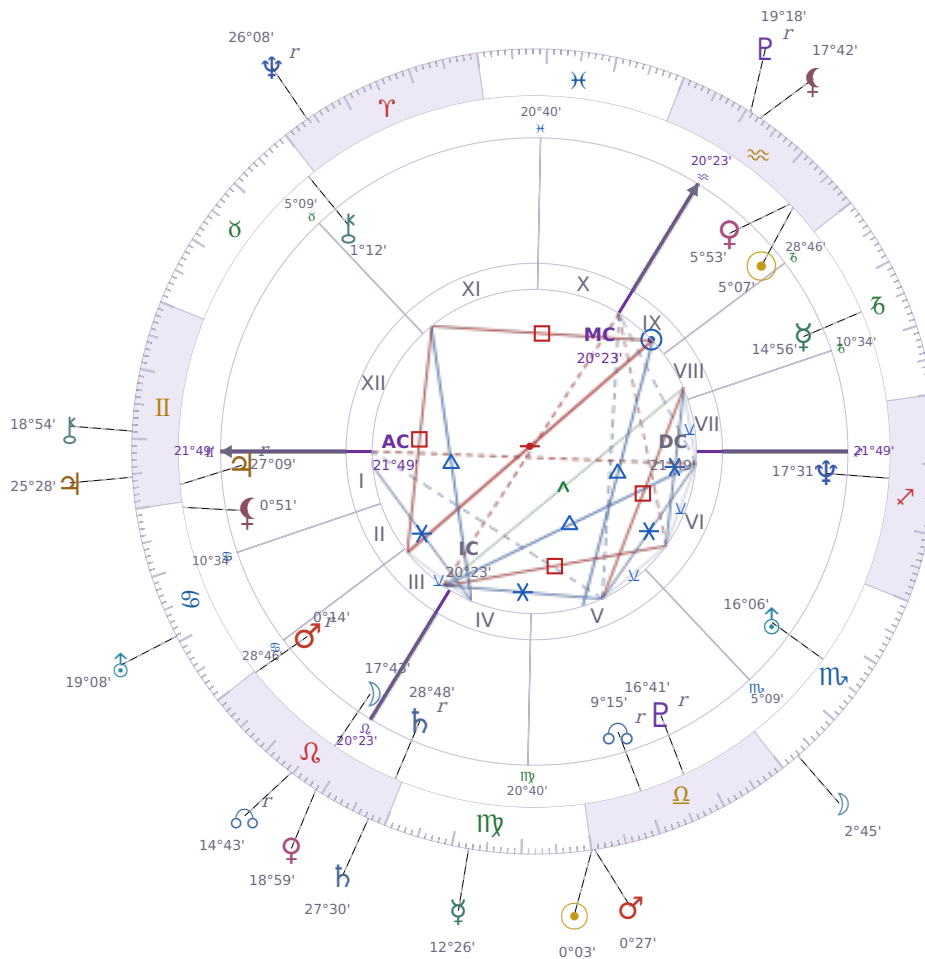

DAILY HOROSCOPE

Volodymyr Zelenskyy

President of Ukraine since 2019

♈ Aquarius January 25, 1978 14:00 Kryvyi Rih

Monday, 22 September 2036

TRANSITS FOR TODAY

☉ Sun	in ♏ Libra	0°03'57"
☾ Moon	in ♏ Scorpio	2°45'05"
☿ Mercury	in ♏ Virgo	12°26'27"
♀ Venus	in ♏ Leo	18°59'23"
♂ Mars	in ♏ Libra	0°27'01"
♃ Jupiter	in ♏ Gemini	25°28'39"
♄ Saturn	in ♏ Leo	27°30'40"

♅ Uranus	in ♋ Cancer	19°08'44"
♆ Neptune	in ♈ Aries Rx	26°08'28"
♇ Pluto	in ♒ Aquarius Rx	19°18'41"
♁ Chiron	in ♊ Gemini	18°54'25"
♁ NNode	in ♌ Leo Rx	14°43'10"
♁ Lilith	in ♒ Aquarius	17°42'11"

NATAL PLANETS