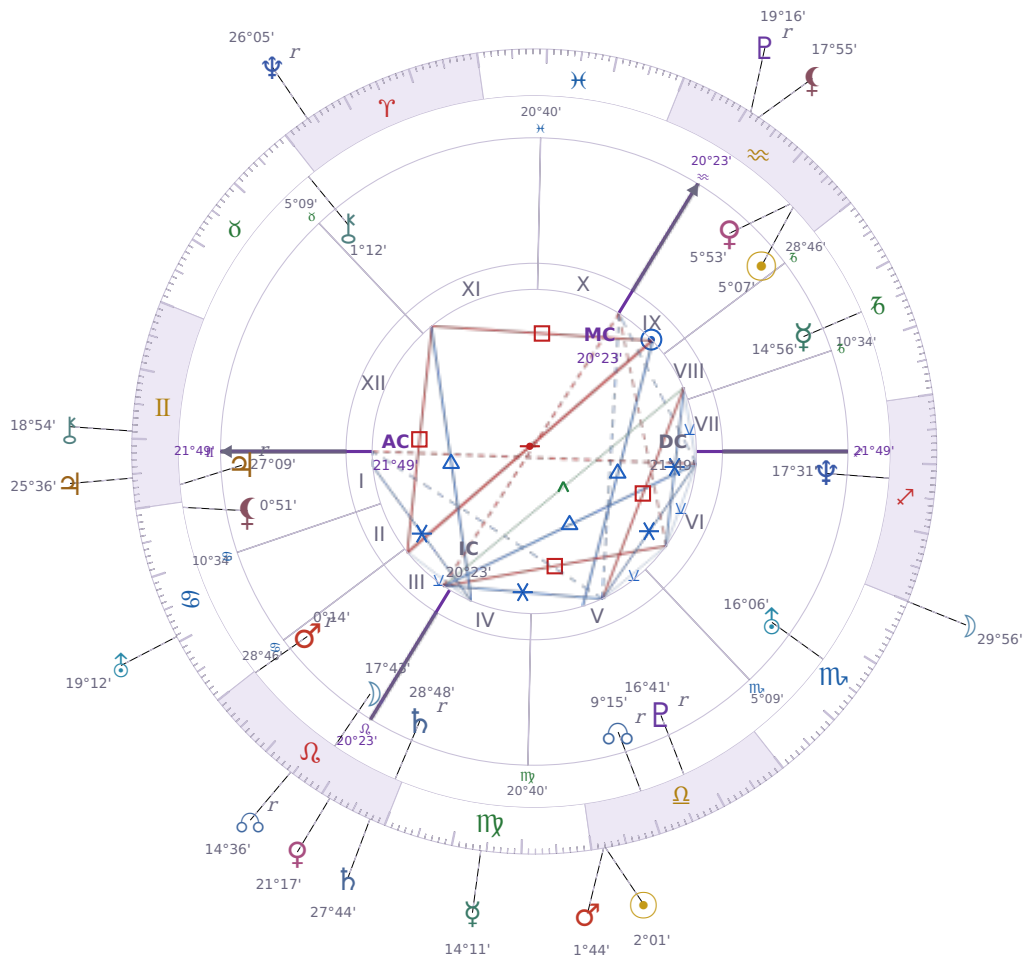

DAILY HOROSCOPE

Volodymyr Zelenskyy

President of Ukraine since 2019

♈ Aquarius January 25, 1978 14:00 Kryvyi Rih

Wednesday, 24 September 2036

TRANSITS FOR TODAY

☉ Sun	in ♎ Libra	2°01'27"
☾ Moon	in ♏ Scorpio	29°56'21"
☿ Mercury	in ♍ Virgo	14°11'31"
♀ Venus	in ♌ Leo	21°17'38"
♂ Mars	in ♎ Libra	1°44'37"
♃ Jupiter	in ♊ Gemini	25°36'34"
♄ Saturn	in ♌ Leo	27°44'20"

♅ Uranus	in ♋ Cancer	19°12'02"
♆ Neptune	in ♈ Aries Rx	26°05'31"
♇ Pluto	in ♒ Aquarius Rx	19°16'50"
♁ Chiron	in ♊ Gemini	18°54'41"
♁ NNode	in ♌ Leo Rx	14°36'49"
♁ Lilith	in ♒ Aquarius	17°55'29"

NATAL PLANETS

☉ Sun	in ♒ Aquarius	5°07'26"	IX
☾ Moon	in ♌ Leo	17°43'06"	III
☿ Mercury	in ♐ Capricorn	14°56'00"	VIII
♀ Venus	in ♒ Aquarius	5°53'27"	IX
♂ Mars	in ♌ Leo	0°14'40"	III Rx
♃ Jupiter	in ♊ Gemini	27°09'21"	I Rx
♄ Saturn	in ♌ Leo	28°48'50"	IV Rx
♅ Uranus	in ♏ Scorpio	16°06'59"	VI
♆ Neptune	in ♐ Sagittarius	17°31'24"	VI
♇ Pluto	in ♎ Libra	16°41'02"	V Rx
♁ Chiron	in ♉ Taurus	1°12'25"	XI
♁ North Node	in ♎ Libra	9°15'38"	V Rx
♁ Lilith	in ♋ Cancer	0°51'45"	I