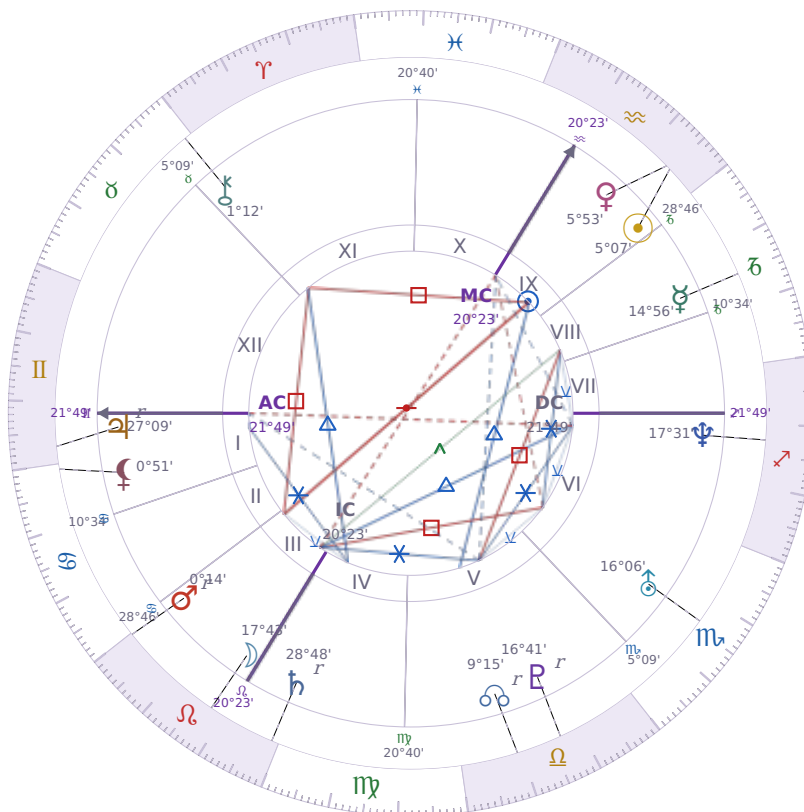

BIRTHDAY YEAR CHART

Volodymyr Zelenskyy

President of Ukraine since 2019

♈ Aquarius January 25, 1978 14:00 Kryvyy Rih

25 January 1802 · 00:28 (22:26 UTC) · Kryvyy Rih

Solar ASC ♋ Cancer · MC ♊ Pisces

NATAL PLANETS

☉ Sun	in	♈	Aquarius	5°07'
☾ Moon	in	♌	Leo	17°43'
☿ Mercury	in	♐	Capricorn	14°56'
♀ Venus	in	♈	Aquarius	5°53'
♂ Mars	in	♌	Leo	0°14'
♃ Jupiter	in	♊	Gemini	27°09'
♄ Saturn	in	♌	Leo	28°48'

BIRTHDAY YEAR CHART PLANETS

☉ Sun	in	♈	Aquarius	5°07'
☾ Moon	in	♌	Leo	17°43'
☿ Mercury	in	♐	Capricorn	14°56'
♀ Venus	in	♈	Aquarius	5°53'
♂ Mars	in	♌	Leo	0°14'
♃ Jupiter	in	♊	Gemini	27°09'
♄ Saturn	in	♌	Leo	28°48'

♅ Uranus	in	♏	Scorpio	16°06'
♆ Neptune	in	♐	Sagittarius	17°31'
♇ Pluto	in	♎	Libra	16°41'
♄ Chiron	in	♉	Taurus	1°12'
♁ North Node	in	♎	Libra	9°15'
♁ Lilith	in	♋	Cancer	0°51'

KEY TRANSITS BY QUARTER

Q1 · Jan-Mar

Q2 · Apr-Jun

Q3 · Jul-Sep

Q4 · Oct-Dec