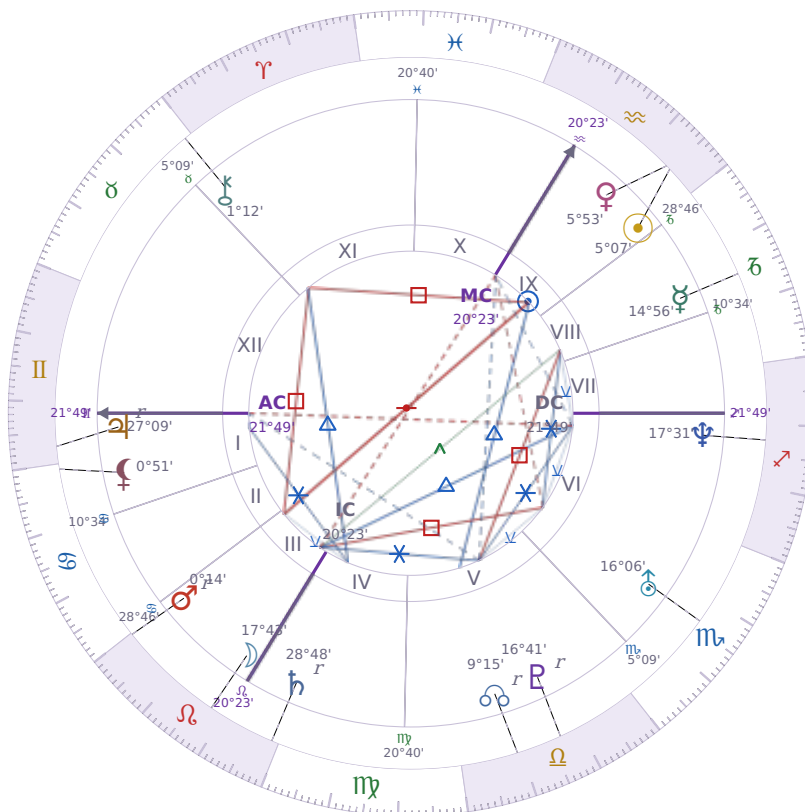

BIRTHDAY YEAR CHART

Volodymyr Zelenskyy

President of Ukraine since 2019

♈ Aquarius January 25, 1978 14:00 Kryvyy Rih

25 January 1805 · 00:28 (22:26 UTC) · Kryvyy Rih

Solar ASC ♋ Cancer · MC ♊ Pisces

NATAL PLANETS

☉ Sun	in	♈	Aquarius	5°07'
☾ Moon	in	♌	Leo	17°43'
☿ Mercury	in	♏	Capricorn	14°56'
♀ Venus	in	♈	Aquarius	5°53'
♂ Mars	in	♌	Leo	0°14'
♃ Jupiter	in	♊	Gemini	27°09'
♄ Saturn	in	♌	Leo	28°48'

BIRTHDAY YEAR CHART PLANETS

☉ Sun	in	♈	Aquarius	5°07'
☾ Moon	in	♌	Leo	17°43'
☿ Mercury	in	♏	Capricorn	14°56'
♀ Venus	in	♈	Aquarius	5°53'
♂ Mars	in	♌	Leo	0°14'
♃ Jupiter	in	♊	Gemini	27°09'
♄ Saturn	in	♌	Leo	28°48'

♅ Uranus	in	♏	Scorpio	16°06'
♆ Neptune	in	♐	Sagittarius	17°31'
♇ Pluto	in	♎	Libra	16°41'
♄ Chiron	in	♉	Taurus	1°12'
♁ North Node	in	♎	Libra	9°15'
♁ Lilith	in	♋	Cancer	0°51'

KEY TRANSITS BY QUARTER

Q1 · Jan-Mar

Q2 · Apr-Jun

Q3 · Jul-Sep

Q4 · Oct-Dec