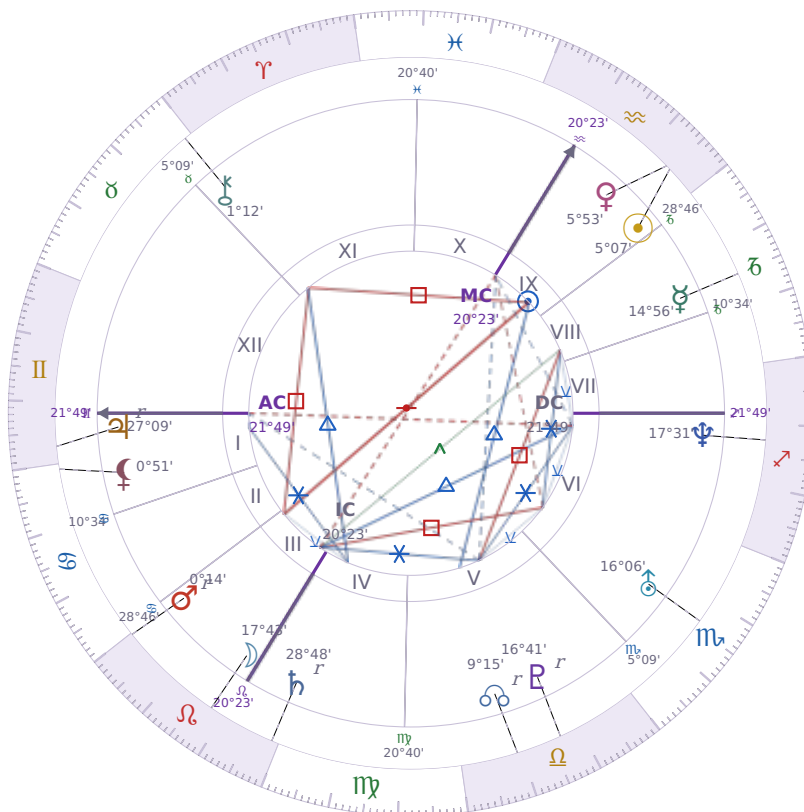

BIRTHDAY YEAR CHART

Volodymyr Zelenskyy

President of Ukraine since 2019

♈ Aquarius January 25, 1978 14:00 Kryvyy Rih

25 January 1820 · 00:28 (22:26 UTC) · Kryvyy Rih

Solar ASC ♋ Cancer · MC ♊ Pisces

NATAL PLANETS

☉ Sun	in	♈	Aquarius	5°07'
☾ Moon	in	♌	Leo	17°43'
☿ Mercury	in	♐	Capricorn	14°56'
♀ Venus	in	♈	Aquarius	5°53'
♂ Mars	in	♌	Leo	0°14'
♃ Jupiter	in	♊	Gemini	27°09'
♄ Saturn	in	♌	Leo	28°48'

BIRTHDAY YEAR CHART PLANETS

☉ Sun	in	♈	Aquarius	5°07'
☾ Moon	in	♌	Leo	17°43'
☿ Mercury	in	♐	Capricorn	14°56'
♀ Venus	in	♈	Aquarius	5°53'
♂ Mars	in	♌	Leo	0°14'
♃ Jupiter	in	♊	Gemini	27°09'
♄ Saturn	in	♌	Leo	28°48'

♅ Uranus	in	♏	Scorpio	16°06'
♆ Neptune	in	♐	Sagittarius	17°31'
♇ Pluto	in	♎	Libra	16°41'
♄ Chiron	in	♉	Taurus	1°12'
♁ North Node	in	♎	Libra	9°15'
♁ Lilith	in	♋	Cancer	0°51'

KEY TRANSITS BY QUARTER

Q1 · Jan-Mar

Q2 · Apr-Jun

Q3 · Jul-Sep

Q4 · Oct-Dec