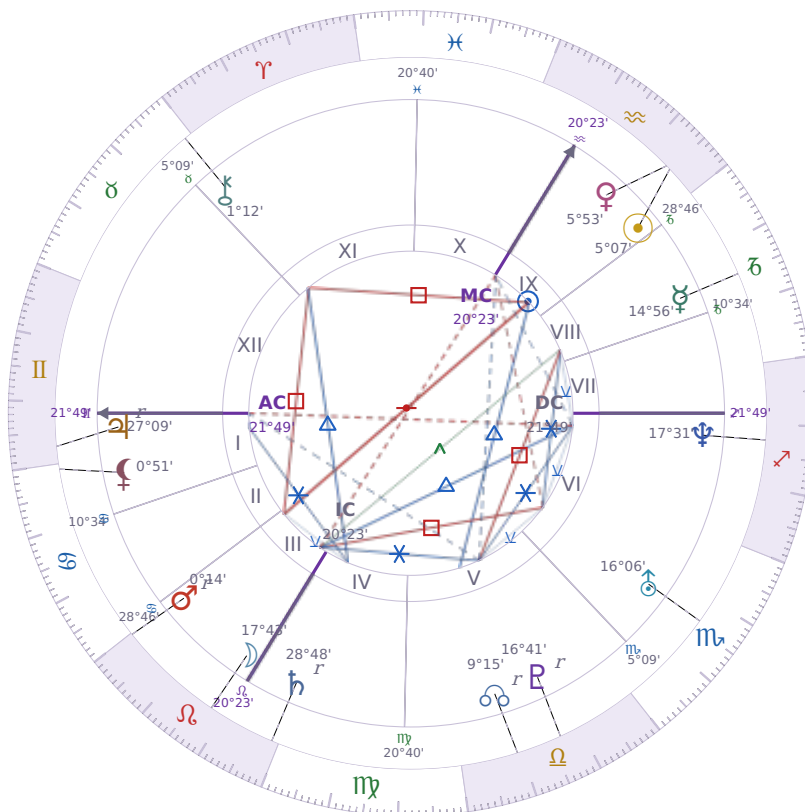

BIRTHDAY YEAR CHART

Volodymyr Zelenskyy

President of Ukraine since 2019

♈ Aquarius January 25, 1978 14:00 Kryvyy Rih

25 January 1830 · 00:28 (22:26 UTC) · Kryvyy Rih

Solar ASC ♋ Cancer · MC ♊ Pisces

NATAL PLANETS

☉ Sun	in	♈	Aquarius	5°07'
☾ Moon	in	♌	Leo	17°43'
☿ Mercury	in	♐	Capricorn	14°56'
♀ Venus	in	♈	Aquarius	5°53'
♂ Mars	in	♌	Leo	0°14'
♃ Jupiter	in	♊	Gemini	27°09'
♄ Saturn	in	♌	Leo	28°48'

BIRTHDAY YEAR CHART PLANETS

☉ Sun	in	♈	Aquarius	5°07'
☾ Moon	in	♌	Leo	17°43'
☿ Mercury	in	♐	Capricorn	14°56'
♀ Venus	in	♈	Aquarius	5°53'
♂ Mars	in	♌	Leo	0°14'
♃ Jupiter	in	♊	Gemini	27°09'
♄ Saturn	in	♌	Leo	28°48'

♅ Uranus	in	♏	Scorpio	16°06'
♆ Neptune	in	♐	Sagittarius	17°31'
♇ Pluto	in	♎	Libra	16°41'
♄ Chiron	in	♉	Taurus	1°12'
♁ North Node	in	♎	Libra	9°15'
♁ Lilith	in	♋	Cancer	0°51'

KEY TRANSITS BY QUARTER

Q1 · Jan-Mar

Q2 · Apr-Jun

Q3 · Jul-Sep

Q4 · Oct-Dec