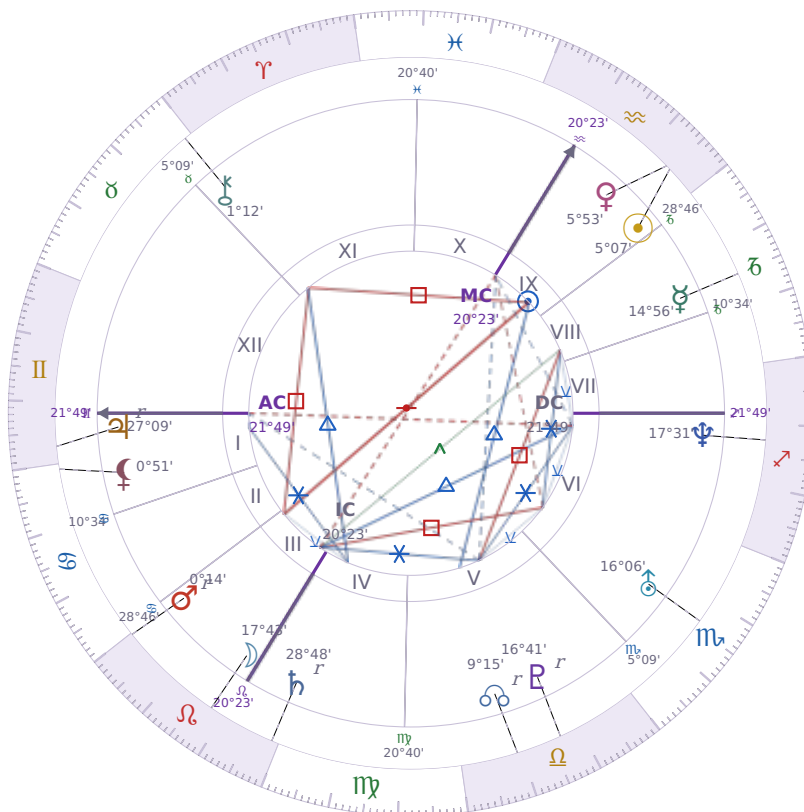

BIRTHDAY YEAR CHART

Volodymyr Zelenskyy

President of Ukraine since 2019

♈ Aquarius January 25, 1978 14:00 Kryvyy Rih

25 January 1837 · 00:28 (22:26 UTC) · Kryvyy Rih

Solar ASC ♋ Cancer · MC ♊ Pisces

NATAL PLANETS

☉ Sun	in	♈	Aquarius	5°07'
☾ Moon	in	♌	Leo	17°43'
☿ Mercury	in	♐	Capricorn	14°56'
♀ Venus	in	♈	Aquarius	5°53'
♂ Mars	in	♌	Leo	0°14'
♃ Jupiter	in	♊	Gemini	27°09'
♄ Saturn	in	♌	Leo	28°48'

BIRTHDAY YEAR CHART PLANETS

☉ Sun	in	♈	Aquarius	5°07'
☾ Moon	in	♌	Leo	17°43'
☿ Mercury	in	♐	Capricorn	14°56'
♀ Venus	in	♈	Aquarius	5°53'
♂ Mars	in	♌	Leo	0°14'
♃ Jupiter	in	♊	Gemini	27°09'
♄ Saturn	in	♌	Leo	28°48'

♅ Uranus	in	♏	Scorpio	16°06'
♆ Neptune	in	♐	Sagittarius	17°31'
♇ Pluto	in	♎	Libra	16°41'
♄ Chiron	in	♉	Taurus	1°12'
♁ North Node	in	♎	Libra	9°15'
♁ Lilith	in	♋	Cancer	0°51'

KEY TRANSITS BY QUARTER

Q1 · Jan-Mar

Q2 · Apr-Jun

Q3 · Jul-Sep

Q4 · Oct-Dec