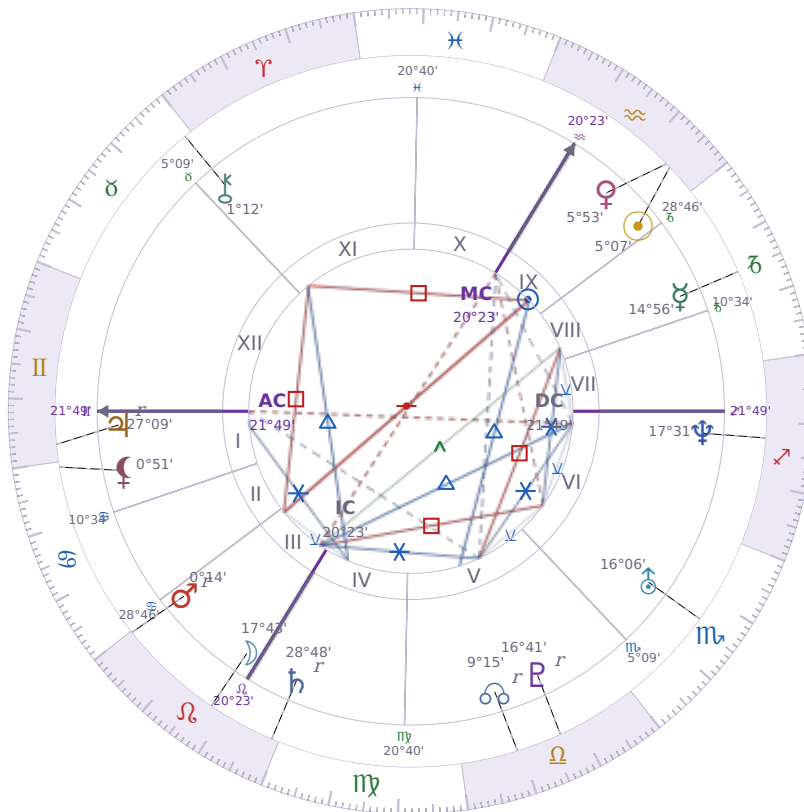

BIRTHDAY YEAR CHART

Volodymyr Zelenskyy

President of Ukraine since 2019

♈ Aquarius January 25, 1978 14:00 Kryvyy Rih

25 January 1857 · 00:28 (22:26 UTC) · Kryvyy Rih

Solar ASC ♋ Cancer · MC ♊ Pisces

NATAL PLANETS

☉ Sun	in	♈	Aquarius	5°07'
☾ Moon	in	♌	Leo	17°43'
☿ Mercury	in	♐	Capricorn	14°56'
♀ Venus	in	♈	Aquarius	5°53'
♂ Mars	in	♌	Leo	0°14'
♃ Jupiter	in	♊	Gemini	27°09'
♄ Saturn	in	♌	Leo	28°48'

BIRTHDAY YEAR CHART PLANETS

☉ Sun	in	♈	Aquarius	5°07'
☾ Moon	in	♌	Leo	17°43'
☿ Mercury	in	♐	Capricorn	14°56'
♀ Venus	in	♈	Aquarius	5°53'
♂ Mars	in	♌	Leo	0°14'
♃ Jupiter	in	♊	Gemini	27°09'
♄ Saturn	in	♌	Leo	28°48'

♅ Uranus	in	♏	Scorpio	16°06'
♆ Neptune	in	♐	Sagittarius	17°31'
♇ Pluto	in	♎	Libra	16°41'
♄ Chiron	in	♉	Taurus	1°12'
♁ North Node	in	♎	Libra	9°15'
♁ Lilith	in	♋	Cancer	0°51'

KEY TRANSITS BY QUARTER

Q1 · Jan-Mar

Q2 · Apr-Jun

Q3 · Jul-Sep

Q4 · Oct-Dec